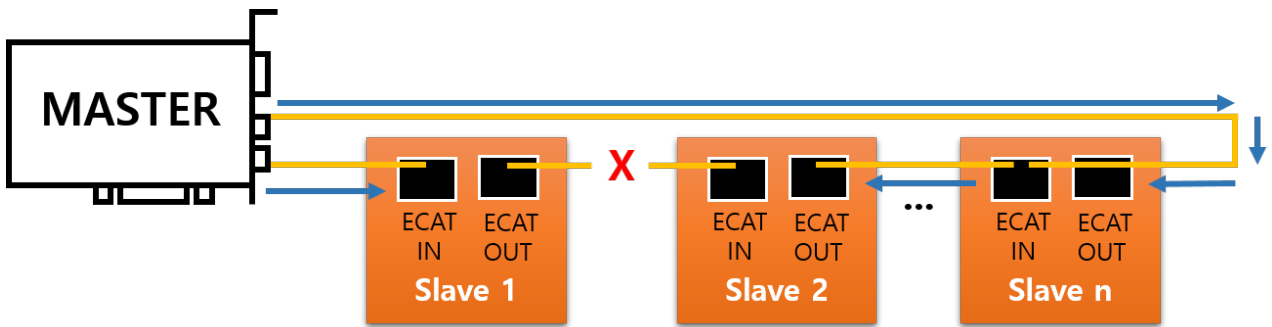

- () 1 1
..... 1

- () 1

x Master Device

가

가

From:

<https://www.comizoa.com/info/> - -

Permanent link:

https://www.comizoa.com/info/doku.php?id=platform:ethercat:1_setup:05_topology:30_ring&rev=1608094256

Last update: 2024/07/08 18:22