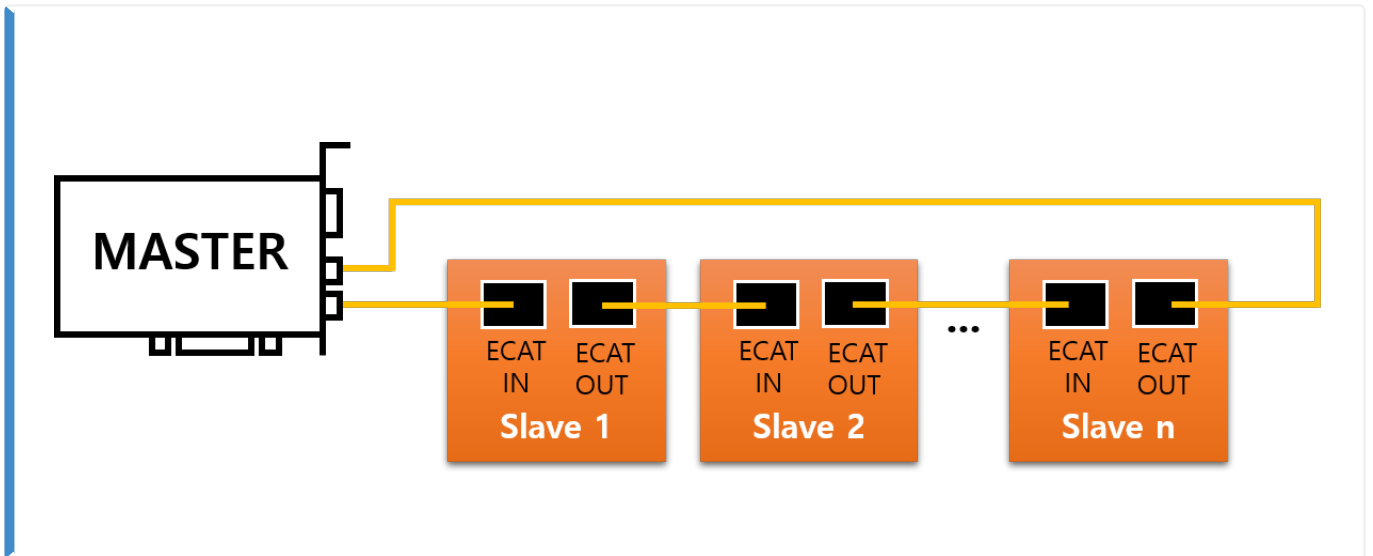

- () 1 1
..... 1

- () 1

x Master Device

가

가

From:

<https://www.comizoa.com/info/> - -

Permanent link:

https://www.comizoa.com/info/doku.php?id=platform:ethercat:1_setup:05_topology:30_ring&rev=1608094256

Last update: 2024/07/08 18:22