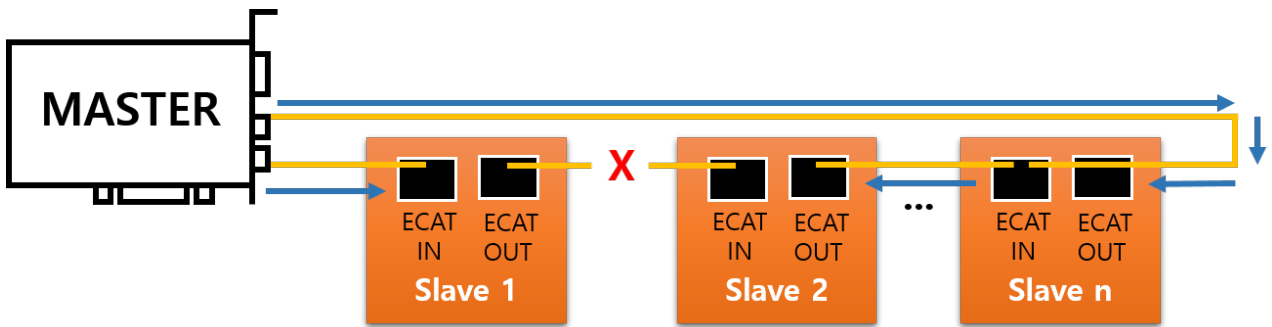

- ( ) 1 ..... 1  
..... 1

- ( ) 1

x Master Device

가

가

From:

<https://www.comizoa.com/info/> - -

Permanent link:

[https://www.comizoa.com/info/doku.php?id=platform:ethercat:1\\_setup:05\\_topology:30\\_ring&rev=1608094500](https://www.comizoa.com/info/doku.php?id=platform:ethercat:1_setup:05_topology:30_ring&rev=1608094500)