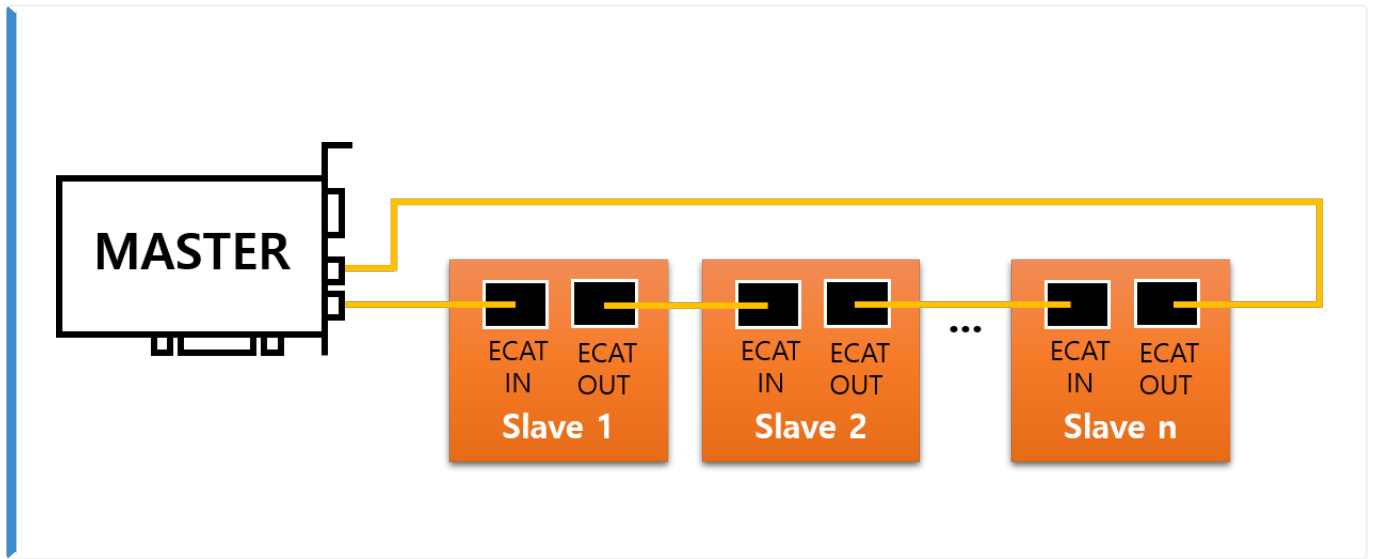

- ( ) 1 ..... 1  
..... 1

- ( ) 1

x Master Device

가

가

From:

<https://www.comizoa.com/info/> - -

Permanent link:

[https://www.comizoa.com/info/doku.php?id=platform:ethercat:1\\_setup:05\\_topology:30\\_ring&rev=1608094500](https://www.comizoa.com/info/doku.php?id=platform:ethercat:1_setup:05_topology:30_ring&rev=1608094500)