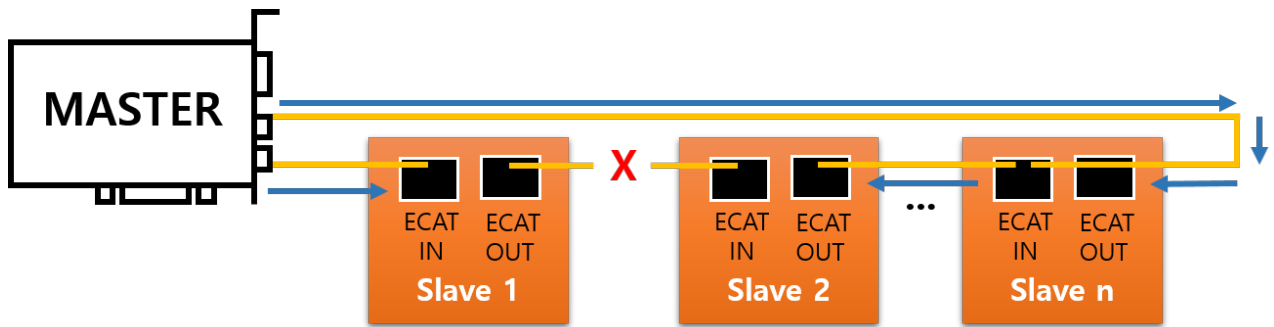

( ) 1 ..... 1  
..... 1

( ) 1

x Master Device

가

가

From:

<https://www.comizoa.com/info/> - -

Permanent link:

[https://www.comizoa.com/info/doku.php?id=platform:ethercat:1\\_setup:05\\_topology:30\\_ring&rev=1608095313](https://www.comizoa.com/info/doku.php?id=platform:ethercat:1_setup:05_topology:30_ring&rev=1608095313)