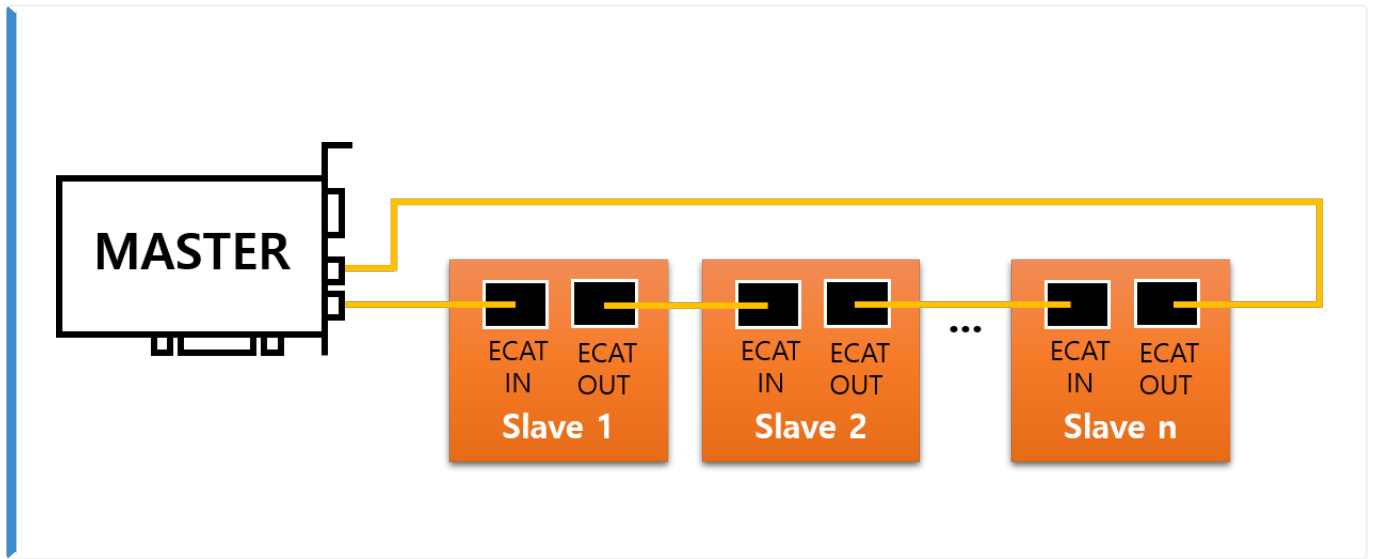

( ) 1 ..... 1  
..... 1

( ) 1

x Master Device

가

가

From:

<https://www.comizoa.com/info/> - -

Permanent link:

[https://www.comizoa.com/info/doku.php?id=platform:ethercat:1\\_setup:05\\_topology:30\\_ring&rev=1608095313](https://www.comizoa.com/info/doku.php?id=platform:ethercat:1_setup:05_topology:30_ring&rev=1608095313)