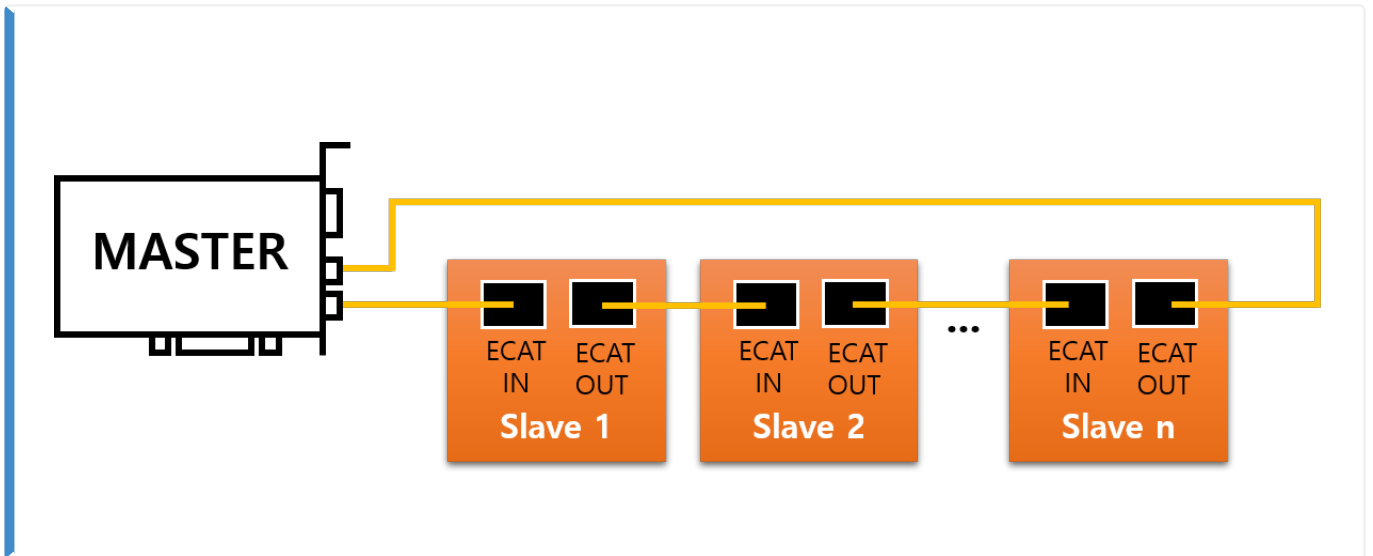

( ) ..... 1  
..... 1

( )

x Master Device

가

가

From:

<https://www.comizoa.com/info/> - -

Permanent link:

[https://www.comizoa.com/info/doku.php?id=platform:ethercat:1\\_setup:05\\_topology:30\\_ring&rev=1608095320](https://www.comizoa.com/info/doku.php?id=platform:ethercat:1_setup:05_topology:30_ring&rev=1608095320)