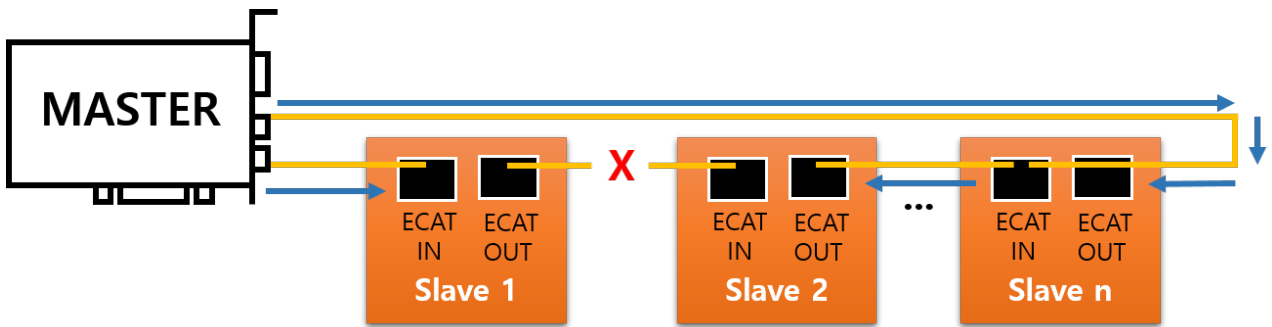

( ) ..... 1  
..... 1

( )

x Master Device

가

가

From:

<https://www.comizoa.com/info/> - -

Permanent link:

[https://www.comizoa.com/info/doku.php?id=platform:ethercat:1\\_setup:05\\_topology:30\\_ring&rev=1608095320](https://www.comizoa.com/info/doku.php?id=platform:ethercat:1_setup:05_topology:30_ring&rev=1608095320)