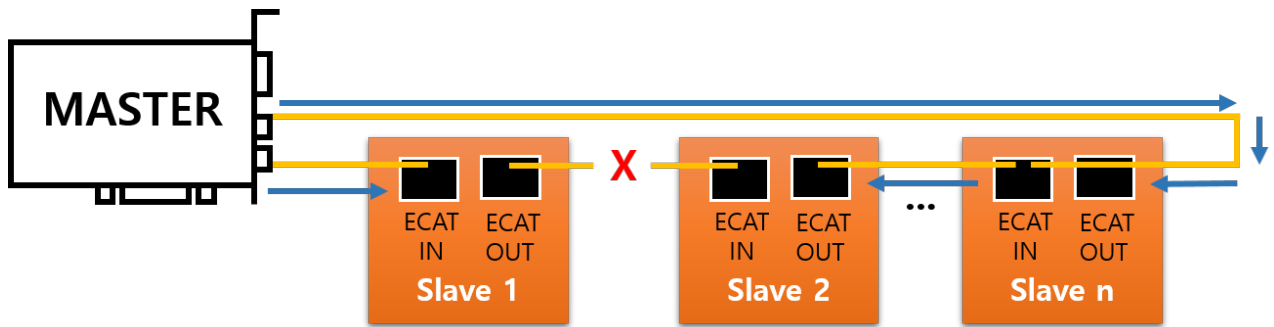

() 1
..... 1

()

x Master Device

가

가

From:

<https://www.comizoa.com/info/> - -

Permanent link:

https://www.comizoa.com/info/doku.php?id=platform:ethercat:1_setup:05_topology:30_ring&rev=1608095703

Last update: 2024/07/08 18:22