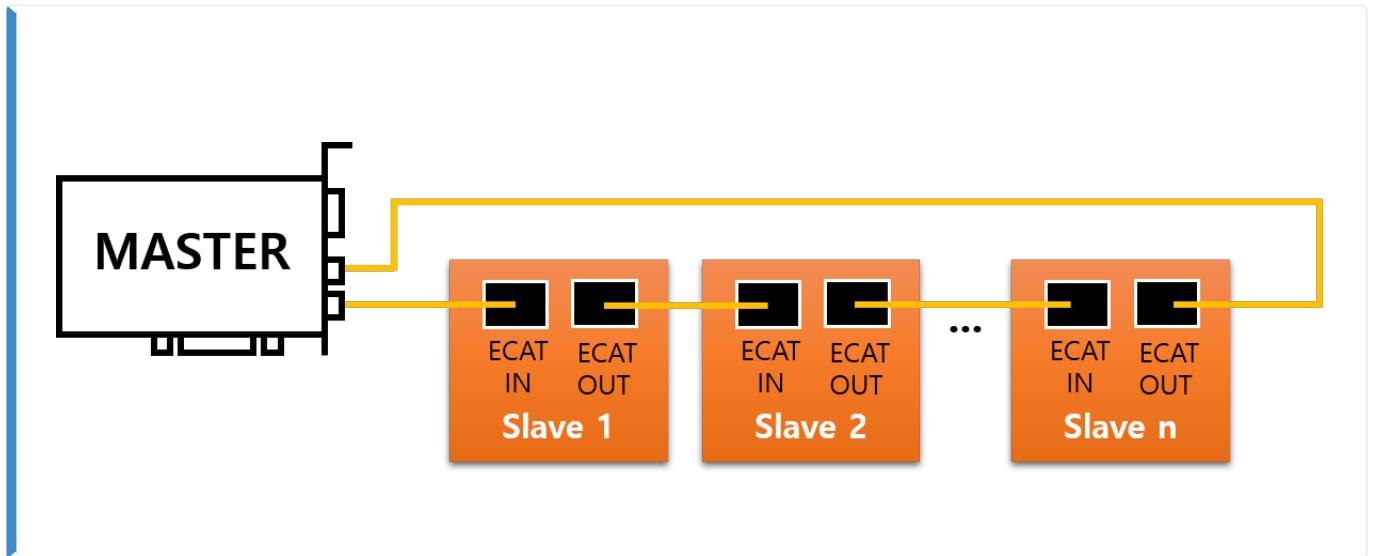

() 1
..... 1

()

x Master Device

가

가

From:

<https://www.comizoa.com/info/> - -

Permanent link:

https://www.comizoa.com/info/doku.php?id=platform:ethercat:1_setup:05_topology:30_ring&rev=1608095703

Last update: 2024/07/08 18:22