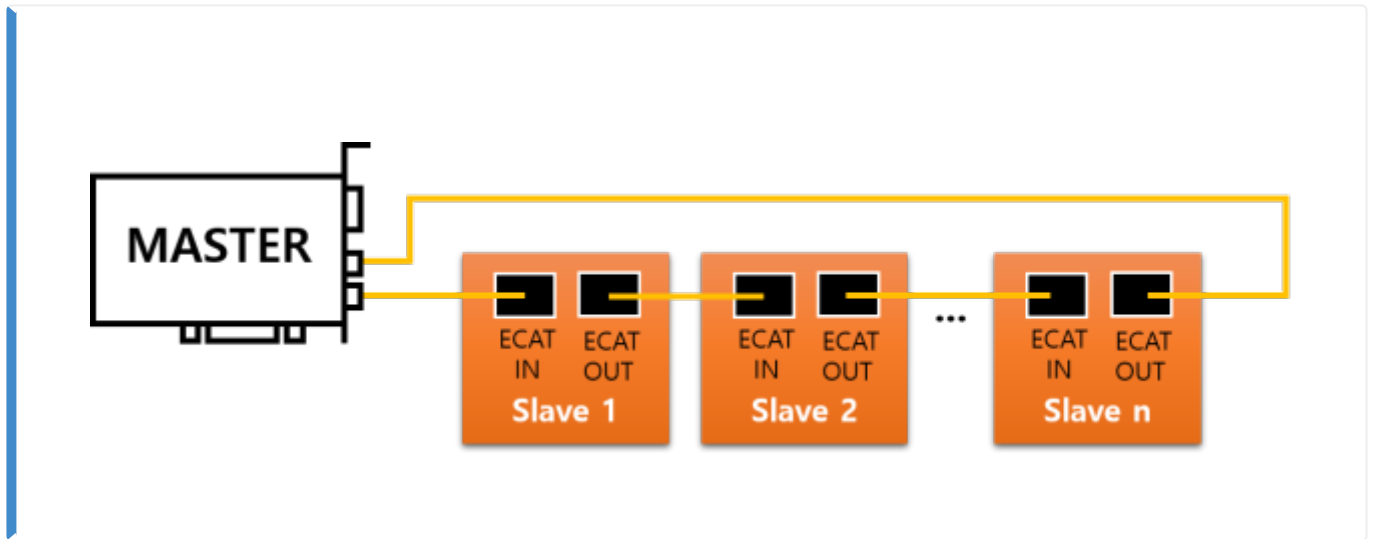

() 1
..... 1

()

x Master Device

가

가

From:

<https://www.comizoa.com/info/> - -

Permanent link:

https://www.comizoa.com/info/doku.php?id=platform:ethercat:1_setup:05_topology:30_ring&rev=1608096798

Last update: 2024/07/08 18:22