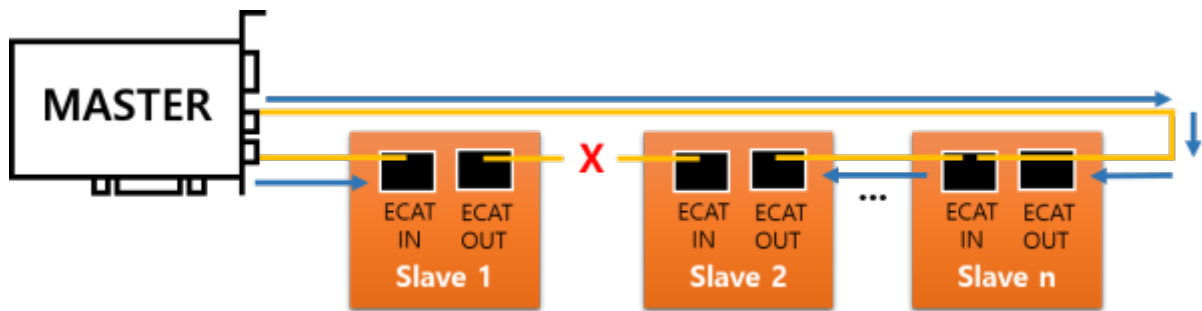

() 1
..... 1

()

x Master Device

가

가

From:

<https://www.comizoa.com/info/> - -

Permanent link:

https://www.comizoa.com/info/doku.php?id=platform:ethercat:1_setup:05_topology:30_ring&rev=1608096798

Last update: 2024/07/08 18:22