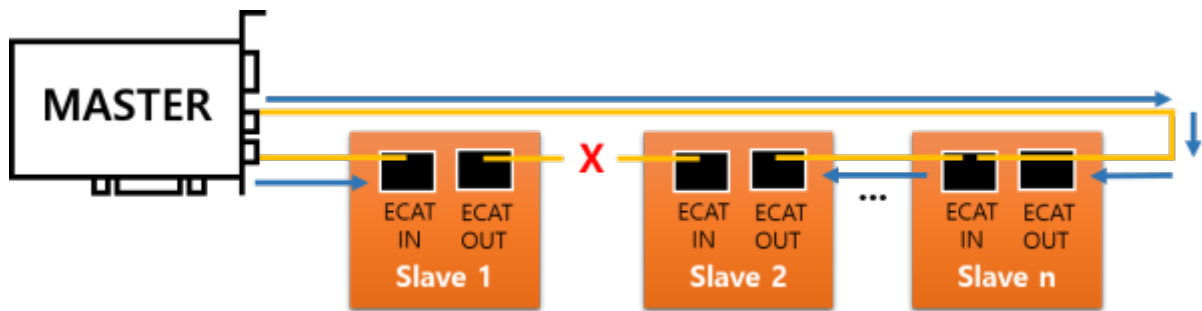

() 1
..... 1

()

x Master Device

가

가

x Disconnect

2

From: <https://www.comizoa.com/info/> - -

Permanent link: https://www.comizoa.com/info/doku.php?id=platform:ethercat:1_setup:05_topology:30_ring&rev=1608096933

Last update: 2024/07/08 18:22