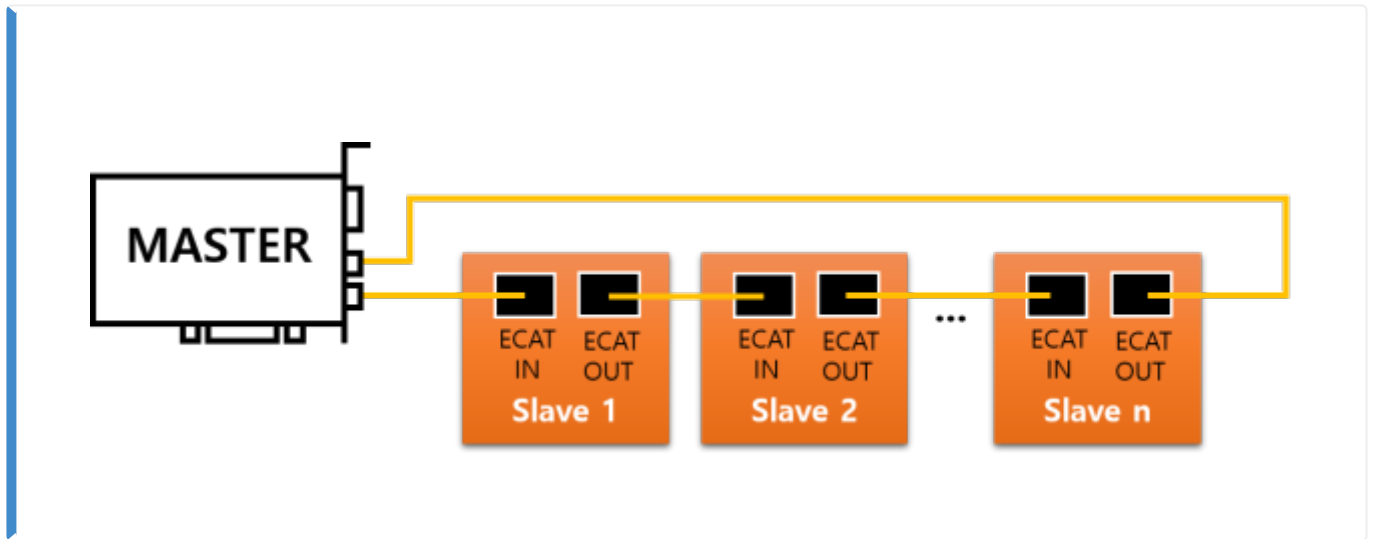

() 1
..... 1

()

x Master Device

가

가

x Disconnect

2

From: <https://www.comizoa.com/info/> - -

Permanent link: https://www.comizoa.com/info/doku.php?id=platform:ethercat:1_setup:05_topology:30_ring&rev=1608096933

Last update: 2024/07/08 18:22