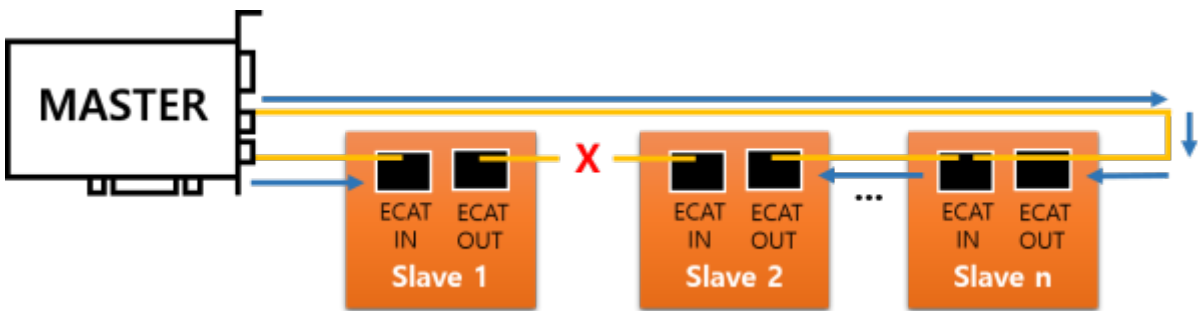

( ) ..... 1  
..... 1

( )

x Master Device

가

가

x Disconnect

, Master Data가

From: <https://www.comizoa.com/info/> - -

Permanent link: [https://www.comizoa.com/info/doku.php?id=platform:ethercat:1\\_setup:05\\_topology:30\\_ring&rev=1608096963](https://www.comizoa.com/info/doku.php?id=platform:ethercat:1_setup:05_topology:30_ring&rev=1608096963)