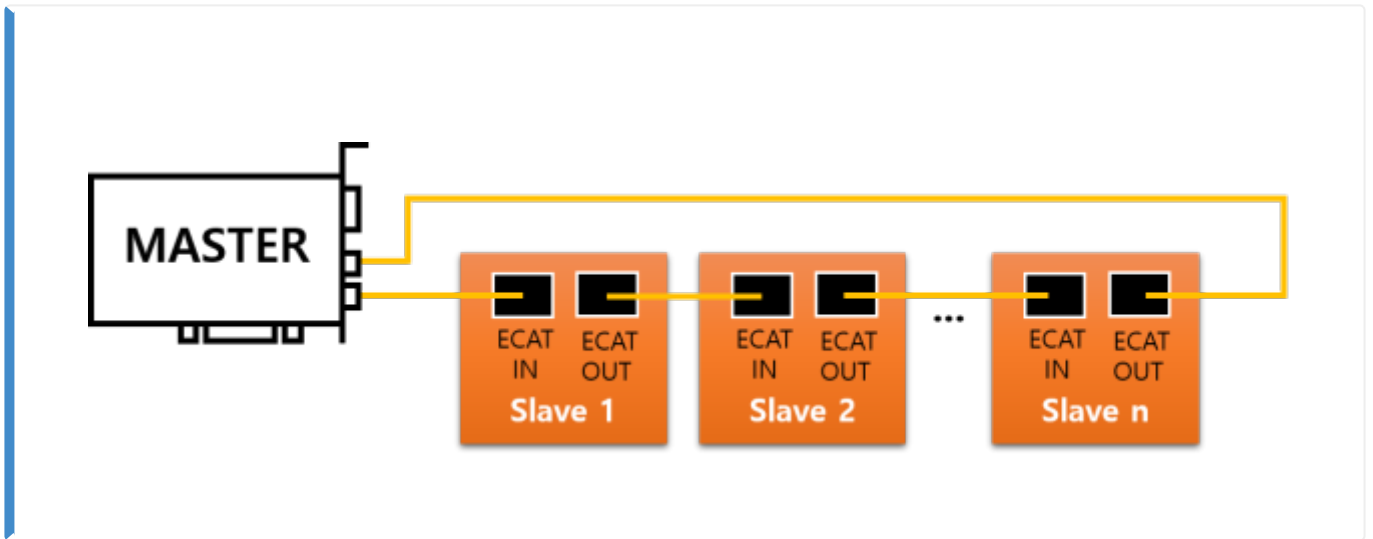

( ) ..... 1  
..... 1

( )

x Master Device

가

가

x Disconnect

, Master Data가

From: <https://www.comizoa.com/info/> - -

Permanent link: [https://www.comizoa.com/info/doku.php?id=platform:ethercat:1\\_setup:05\\_topology:30\\_ring&rev=1608096963](https://www.comizoa.com/info/doku.php?id=platform:ethercat:1_setup:05_topology:30_ring&rev=1608096963)