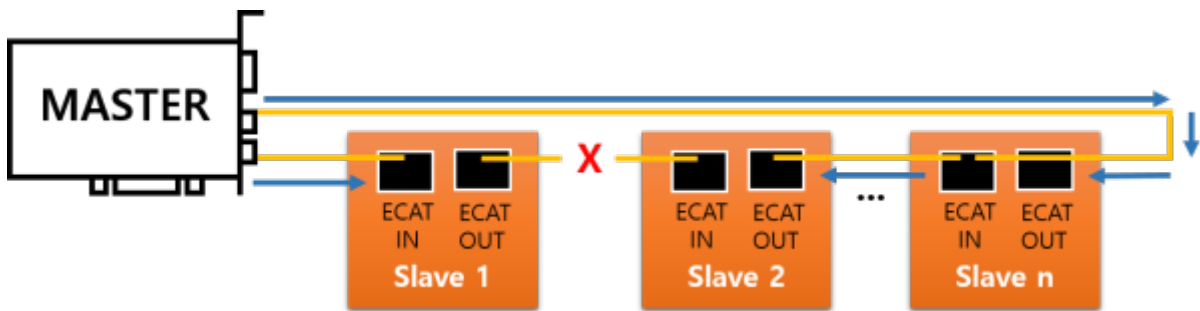

( ) ..... 1  
..... 1

( )

x Master Device

•

,

.

•

,

가

가

.

x Disconnect

, 2 , Master Data가

From:

<https://www.comizoa.com/info/> - -

Permanent link:

[https://www.comizoa.com/info/doku.php?id=platform:ethercat:1\\_setup:05\\_topology:30\\_ring&rev=1616052757](https://www.comizoa.com/info/doku.php?id=platform:ethercat:1_setup:05_topology:30_ring&rev=1616052757)