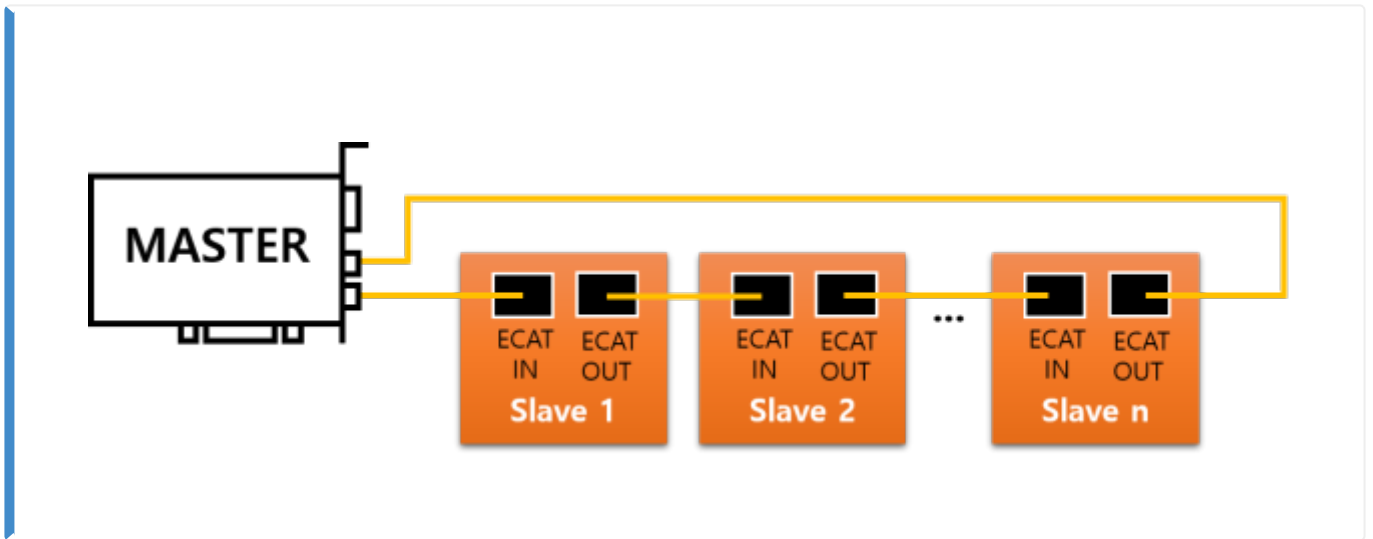

( ) ..... 1  
..... 1

( )

x Master Device

•

,

.

•

,

가

가

.

x Disconnect

, 2 , Master Data가

From:

<https://www.comizoa.com/info/> - -

Permanent link:

[https://www.comizoa.com/info/doku.php?id=platform:ethercat:1\\_setup:05\\_topology:30\\_ring&rev=1616052757](https://www.comizoa.com/info/doku.php?id=platform:ethercat:1_setup:05_topology:30_ring&rev=1616052757)