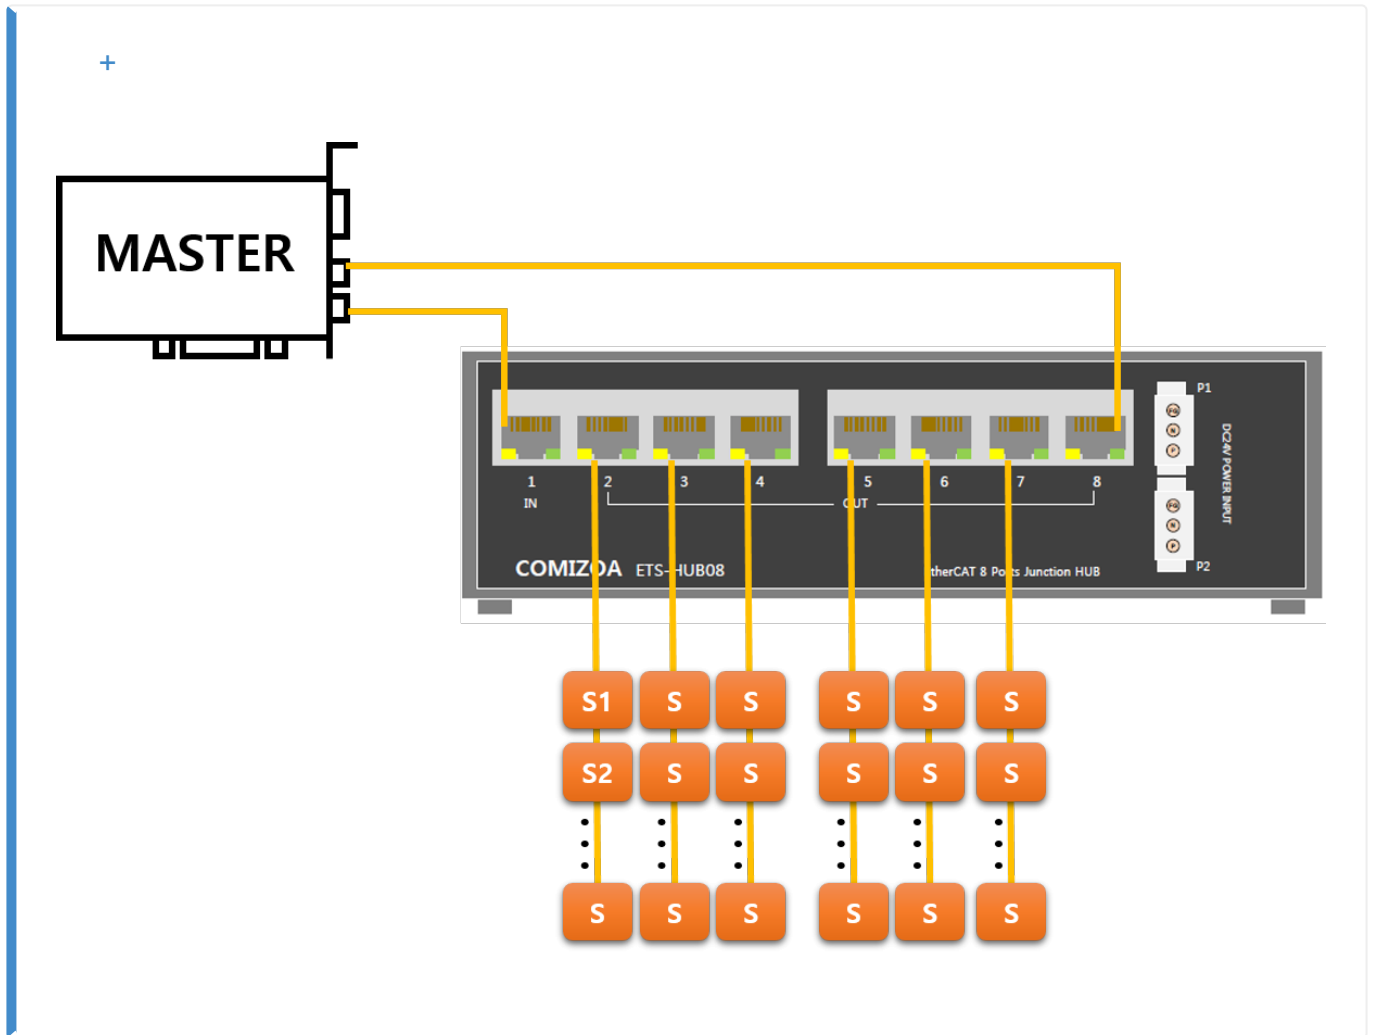

( ) + ..... 1  
+ ..... 1

( ) +

x Master Device

- Ring Topology Hub 가
- Hub Tree 가

- 1), 2)
- 3)

, S1 ~ Sn Disconnect .

From: <https://www.comizoa.com/info/> - -

Permanent link: [https://www.comizoa.com/info/doku.php?id=platform:ethercat:1\\_setup:05\\_topology:40\\_ringtree&rev=1608095219](https://www.comizoa.com/info/doku.php?id=platform:ethercat:1_setup:05_topology:40_ringtree&rev=1608095219)