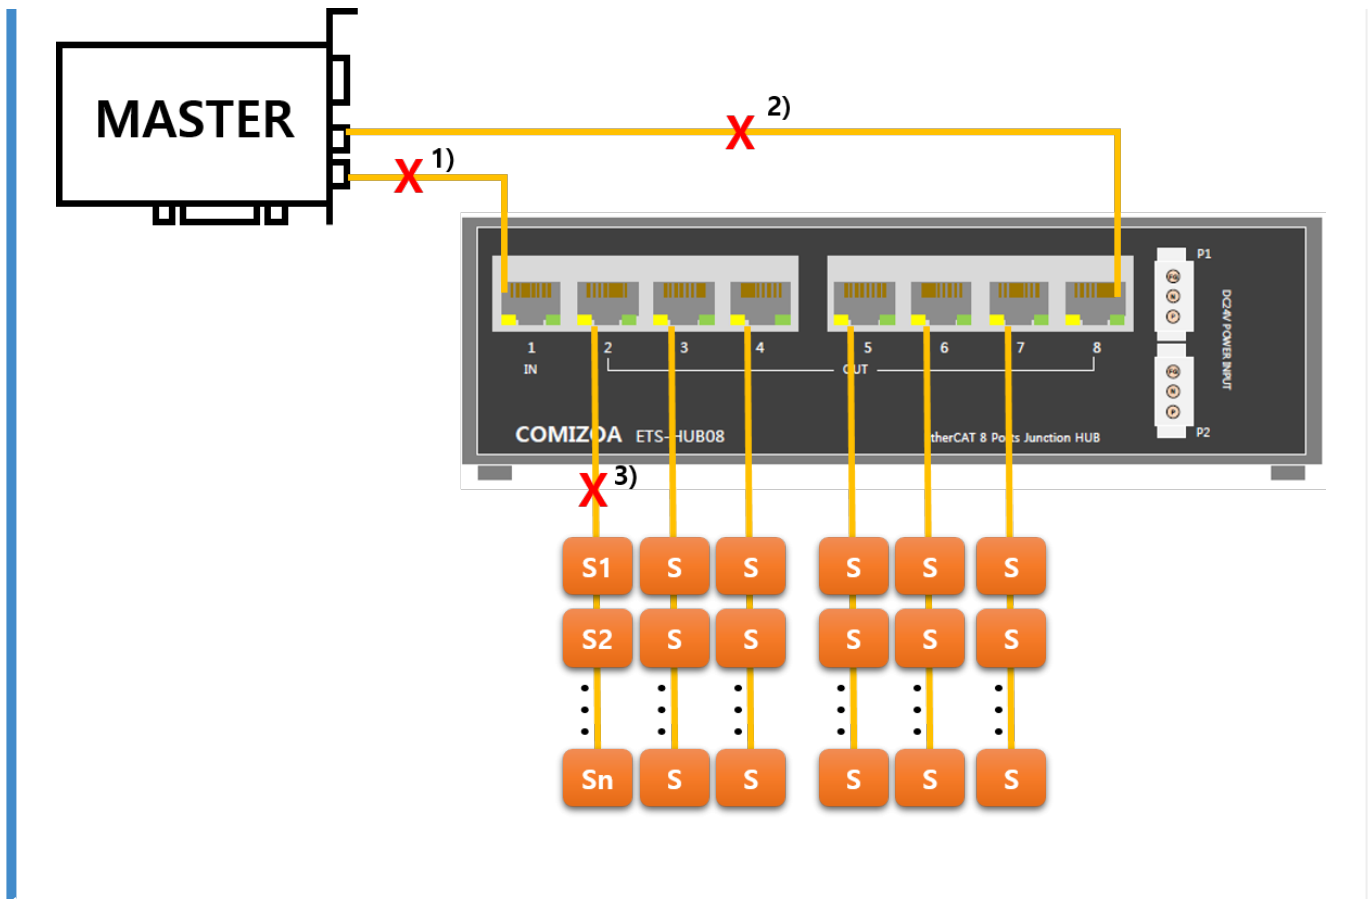

( ) + ..... 1  
+ ..... 1

( ) +

x Master Device

- Ring Topology Hub 가
- Hub Tree 가

- 1), 2)
- 3)

, S1 ~ Sn Disconnect .

From: <https://www.comizoa.com/info/> - -

Permanent link: [https://www.comizoa.com/info/doku.php?id=platform:ethercat:1\\_setup:05\\_topology:40\\_ringtree&rev=1608095219](https://www.comizoa.com/info/doku.php?id=platform:ethercat:1_setup:05_topology:40_ringtree&rev=1608095219)