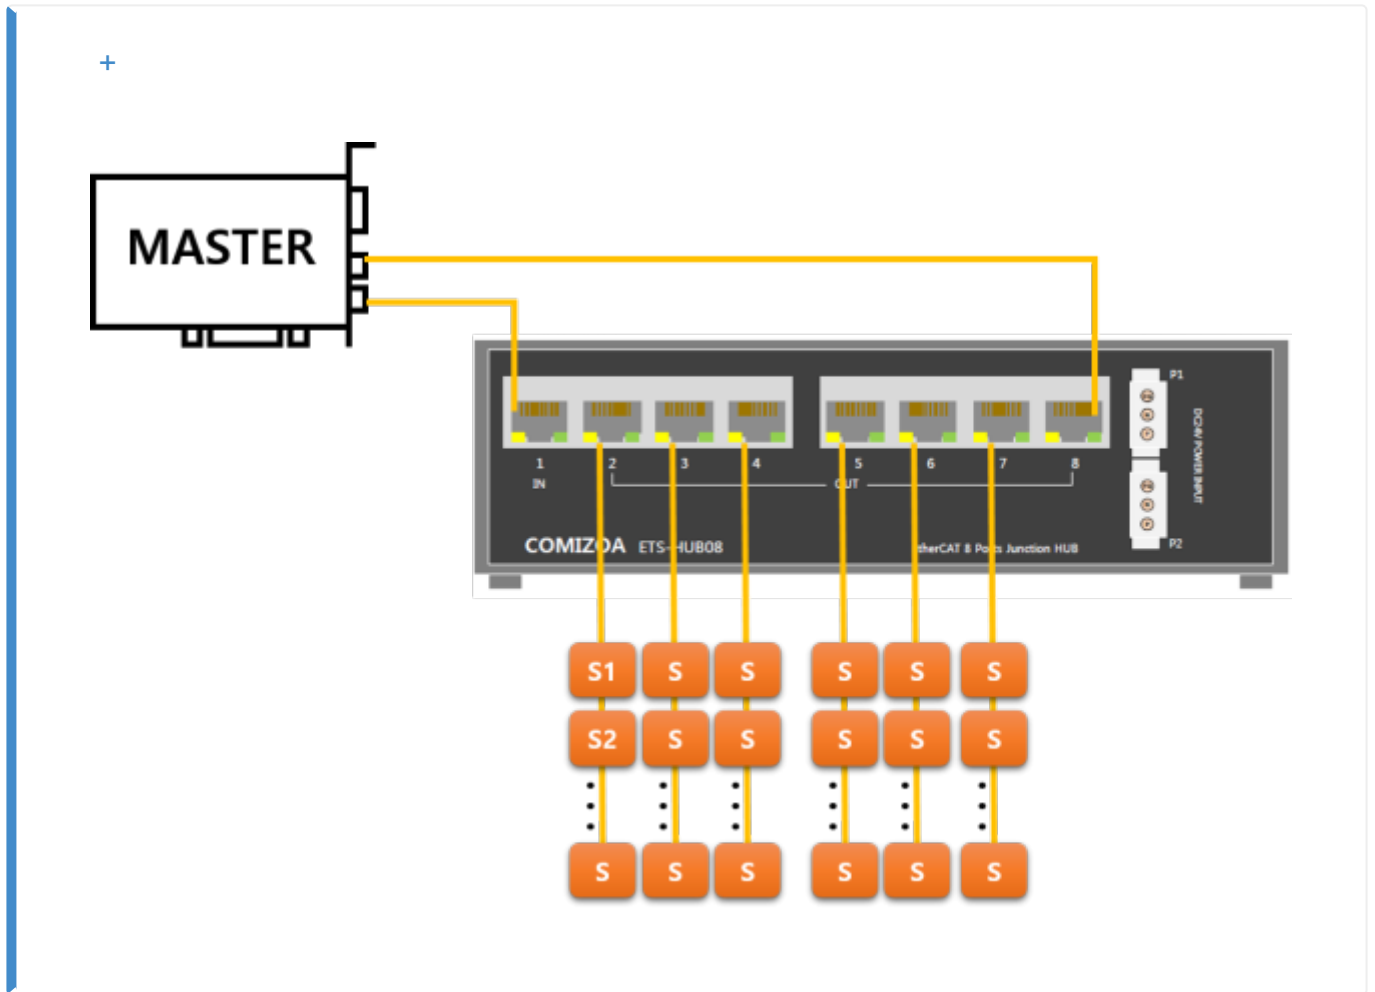

( ) + ..... 1  
+ ..... 1

( ) +

x Master Device

- Ring Topology Hub 가 Tree 가
- Hub

- 1), 2)
- 3) , S1 ~ Sn Disconnect .

From:  
<https://www.comizoa.com/info/> - -  
 Permanent link:  
[https://www.comizoa.com/info/doku.php?id=platform:ethercat:1\\_setup:05\\_topology:40\\_ringtree&rev=1608096777](https://www.comizoa.com/info/doku.php?id=platform:ethercat:1_setup:05_topology:40_ringtree&rev=1608096777)  
 Last update: 2024/07/08 18:22