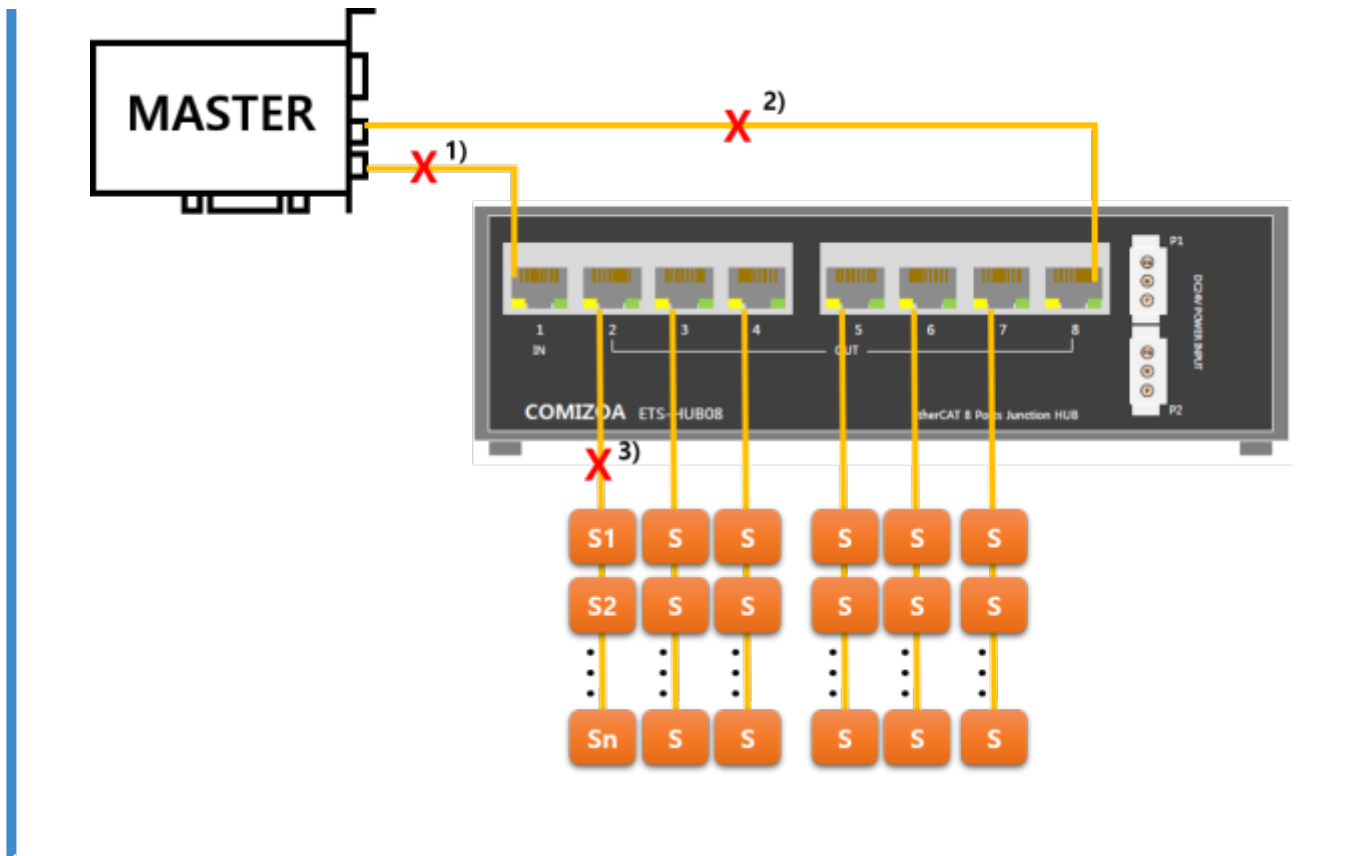

( ) + ..... 1  
+ ..... 1

( ) +

x Master Device

- Ring Topology Hub 가 Tree 가
- Hub

- 1), 2)
- 3) , S1 ~ Sn Disconnect .

From:  
<https://www.comizoa.com/info/> - -  
 Permanent link:  
[https://www.comizoa.com/info/doku.php?id=platform:ethercat:1\\_setup:05\\_topology:40\\_ringtree&rev=1608096777](https://www.comizoa.com/info/doku.php?id=platform:ethercat:1_setup:05_topology:40_ringtree&rev=1608096777)  
 Last update: 2024/07/08 18:22