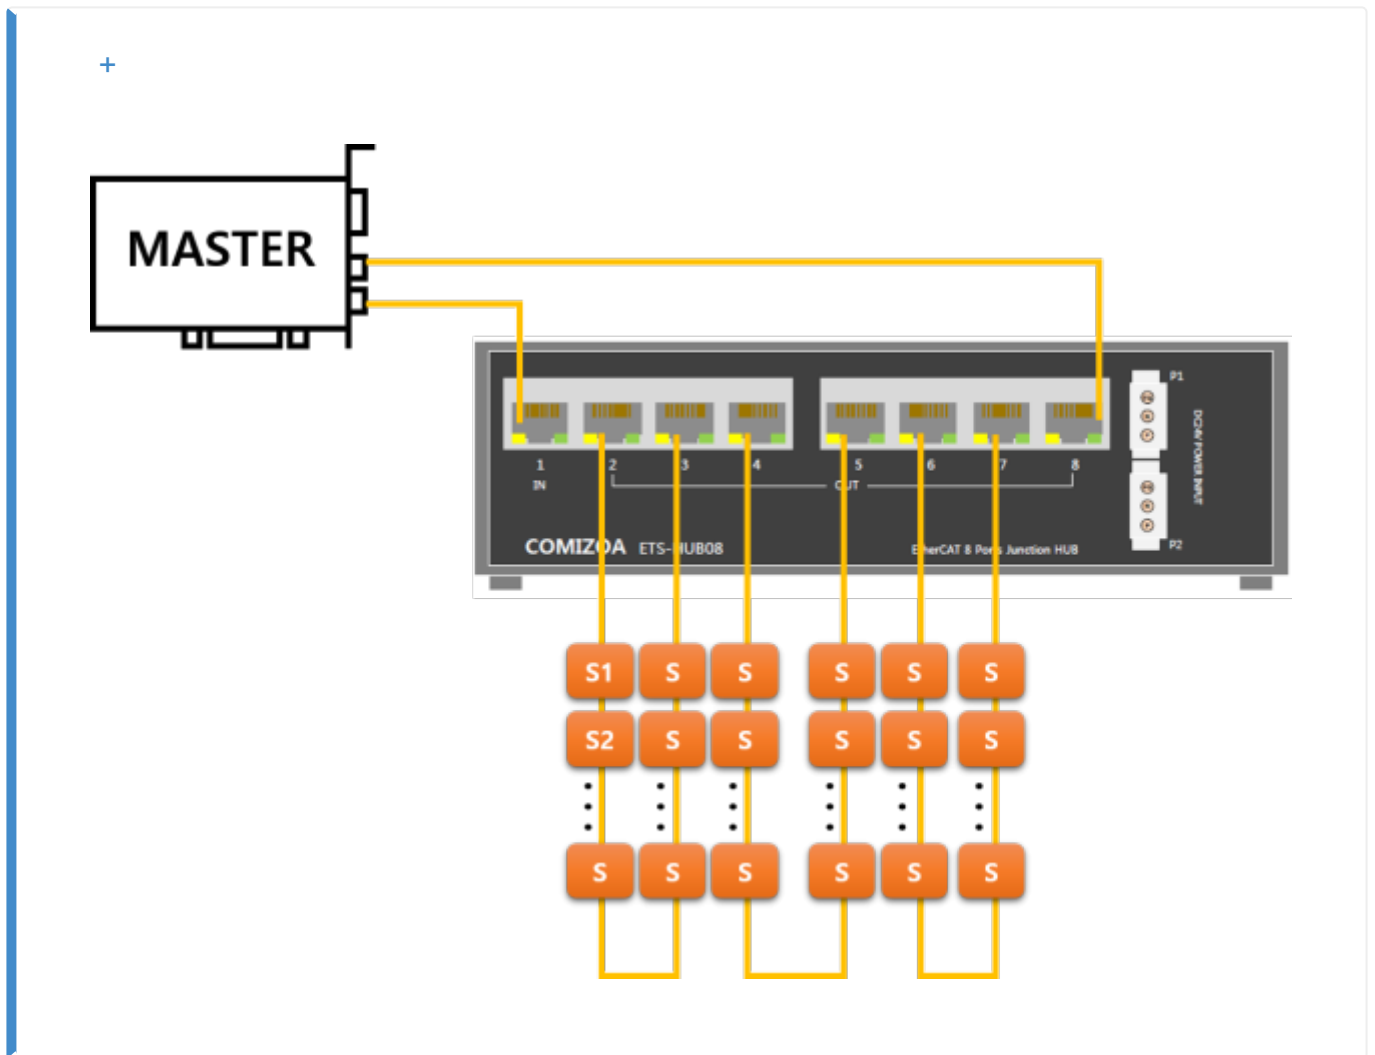

+

x Master Device

• Master Hub

, Hub