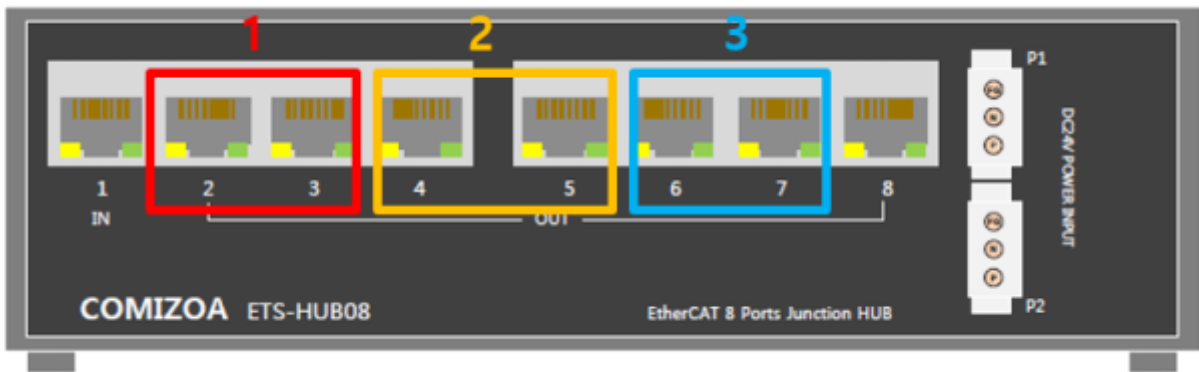

- HUB , IN / OUT
  - 2 3
  - 4 5
  - 6 7
- - 1 , 2 3 가