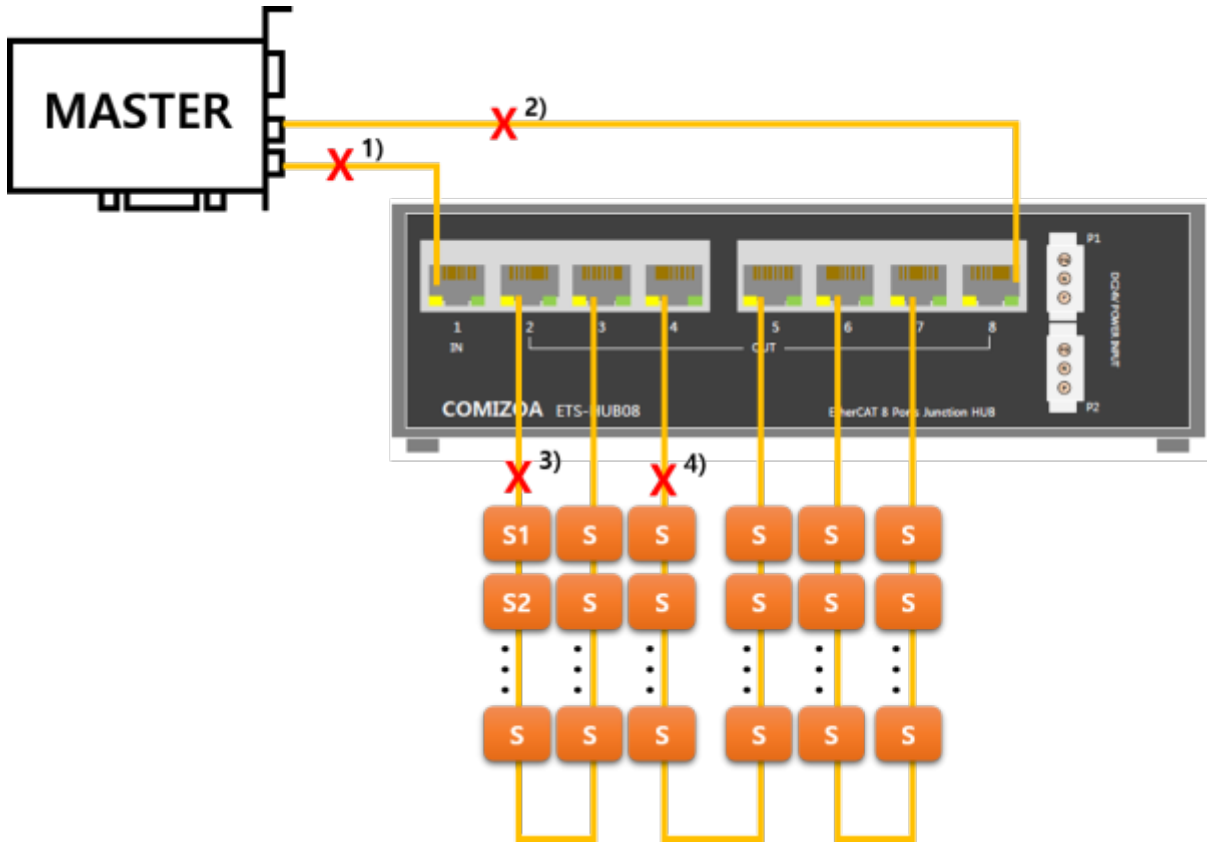

1) 2) 3) 4)

- HUB , IN / OUT
  - 2 3
  - 4 5
  - 6 7
- - 1 , 2 3 가