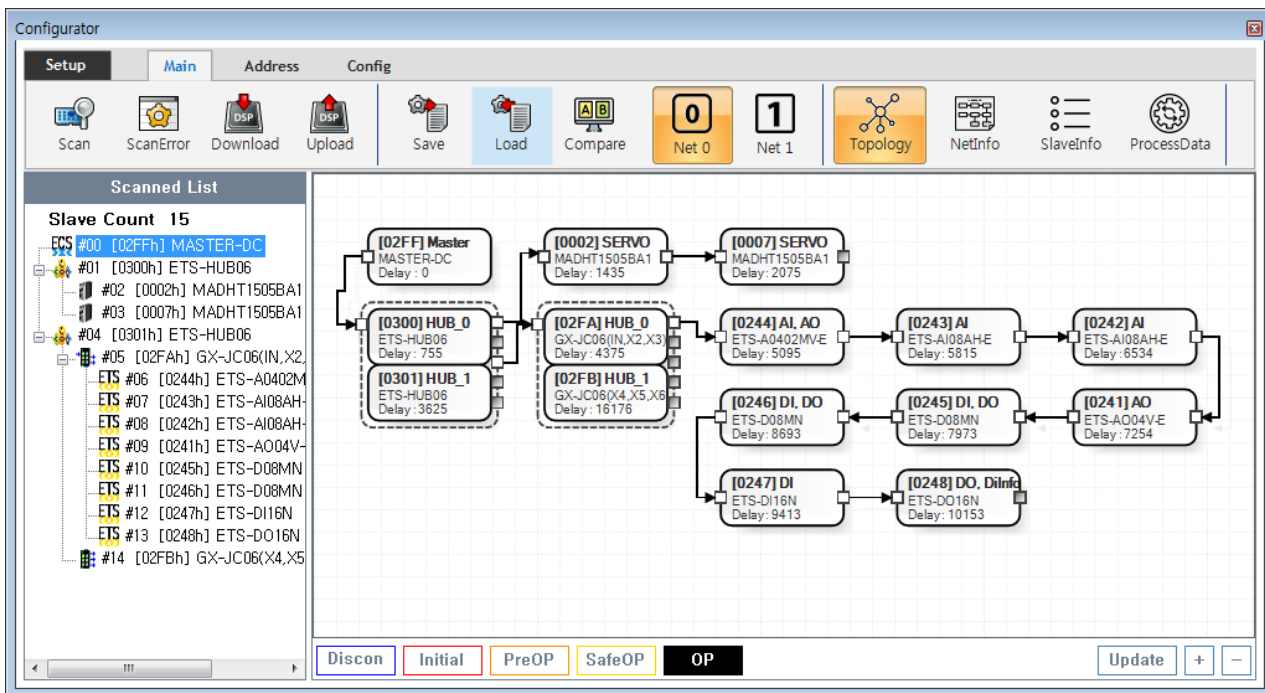

Configurator 1

Configurator

× Configurator

Configurator

- Slave
- Slave Topology Map
- Slave Address, SyncMode
- Slave InPDO Map, OutPDO Map
- Master

From:
<https://www.comizoa.com/info/> - -

Permanent link:
https://www.comizoa.com/info/doku.php?id=platform:ethercat:1_setup:10_config:10_configurator&rev=1586152718