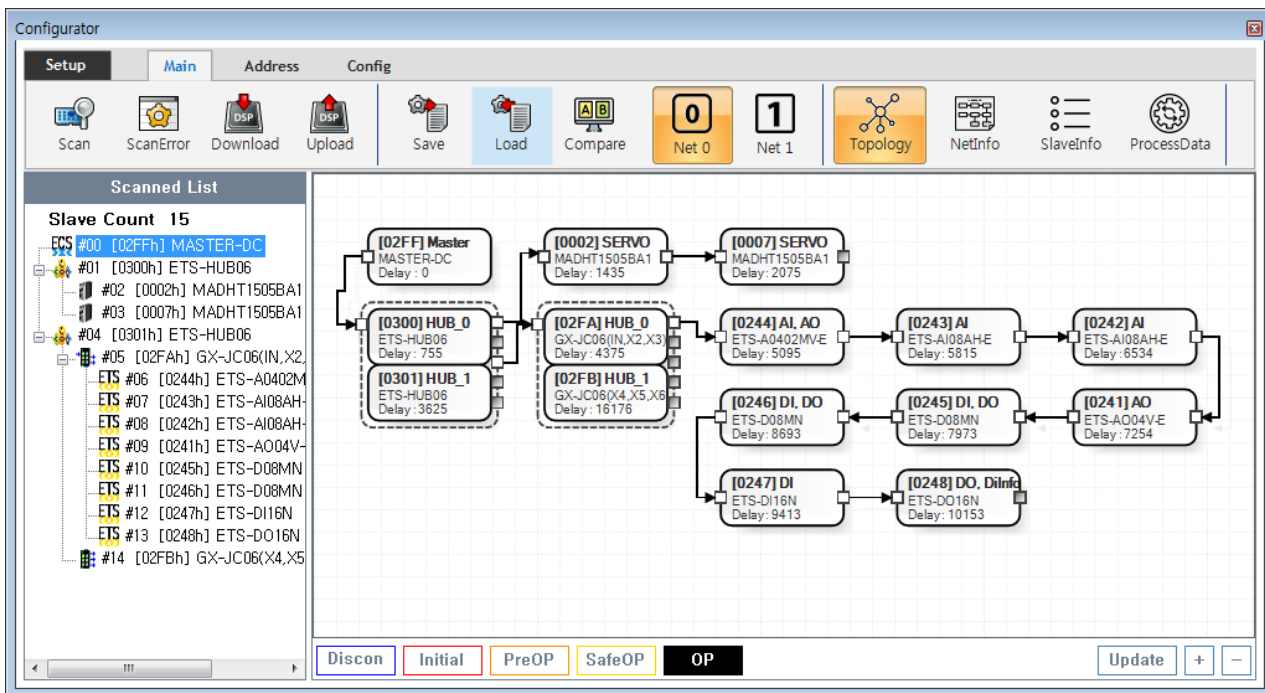

Configurator 1

Configurator

× Configurator

Configurator

- Slave
- Slave Topology Map
- Slave Address, SyncMode
- Slave InPDO Map, OutPDO Map
- Master

From:
<https://www.comizoa.com/info/> - -

Permanent link:
https://www.comizoa.com/info/doku.php?id=platform:ethercat:1_setup:10_config:10_configurator&rev=1586437611