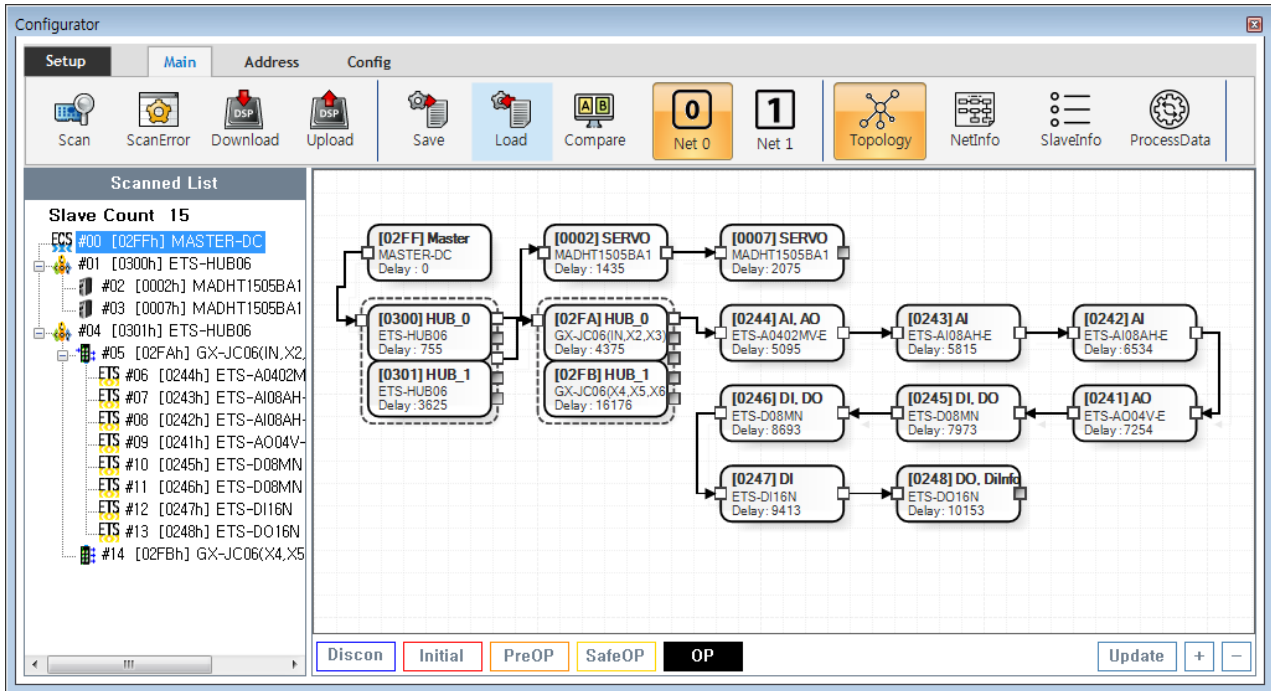

Configurator 1

Configurator

× Configurator

Configurator

- Slave
- Slave Topology Map
- Slave Address, SyncMode
- Slave InPDO Map, OutPDO Map
- Master

From:
<https://www.comizoa.com/info/> - -

Permanent link:
https://www.comizoa.com/info/doku.php?id=platform:ethercat:1_setup:10_config:10_configurator&rev=1586437873