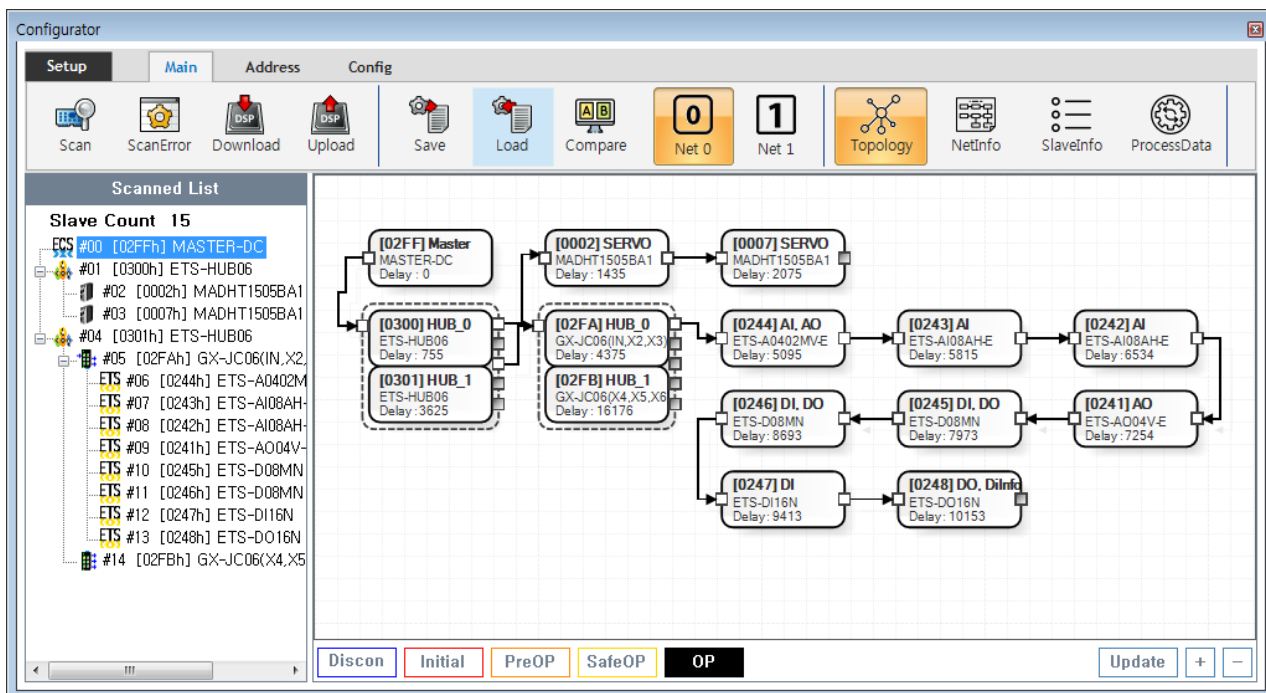

Configurator 1
Configurator 1

Configurator

× Configurator

Configurator

- Slave
- Slave Topology Map
- Slave Address, SyncMode
- Slave InPDO Map, OutPDO Map
- Master

From:

<https://www.comizoa.com/info/> - -

Permanent link:

https://www.comizoa.com/info/doku.php?id=platform:ethercat:1_setup:10_config:10_configurator&rev=1586858000

Last update: 2024/07/08 18:22