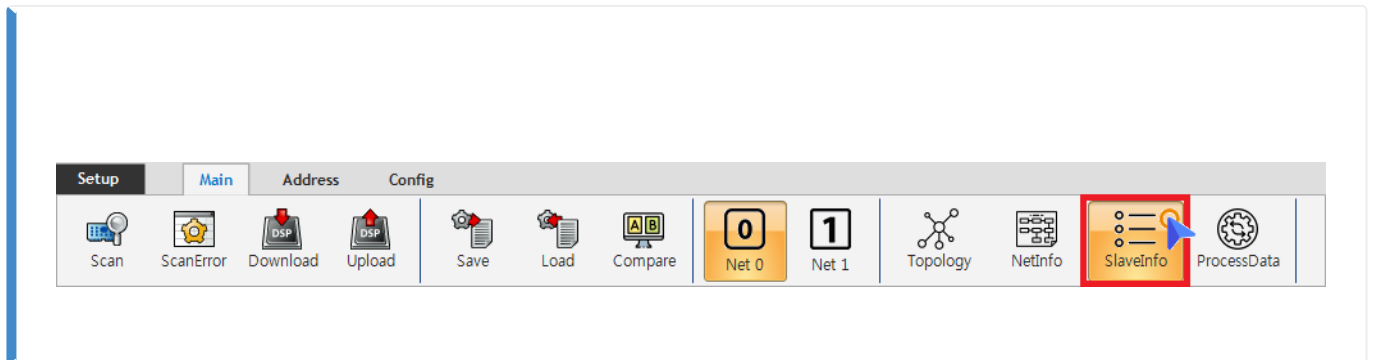

Slave Info 1
..... 1
..... 1
Address : 2
Property 3
FMMU / SM 4

Slave Info

× Configurator Slave Information Tab
Address, SyncMode, DeviceType

- SlaveInfo

- ESI Slave
- Address
- SyncMode

Property FMMU / SM