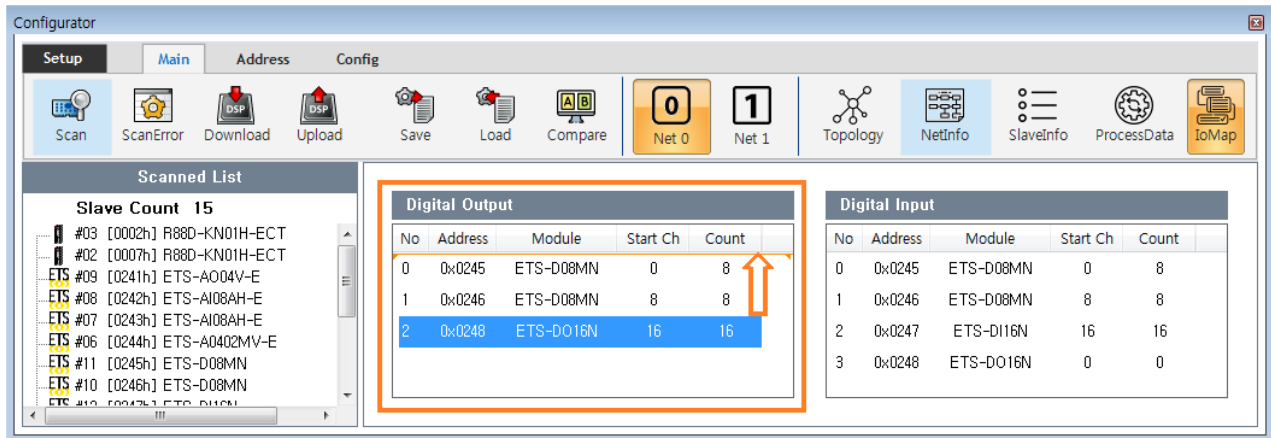

Addressing 1
Index 1
Address 2
Custom 2
Auto 4

Addressing

x Slave Mapping

- Index : Mapping
- Address : Mapping
- Custom : User Define Mapping
- Auto : Device Type

- Index 가
- IO ,

• Custom Main IoMap

• Module Drag Map

- Drop Map Channel

- Channel Map

Auto

- Check DeviceType¹⁾
 - 1 , DeviceID Switch
- Station Alias Selection

1)

401 MocoController가 IO, 402 Driver, 5001

From:

<https://www.comizoa.com/info/> - -