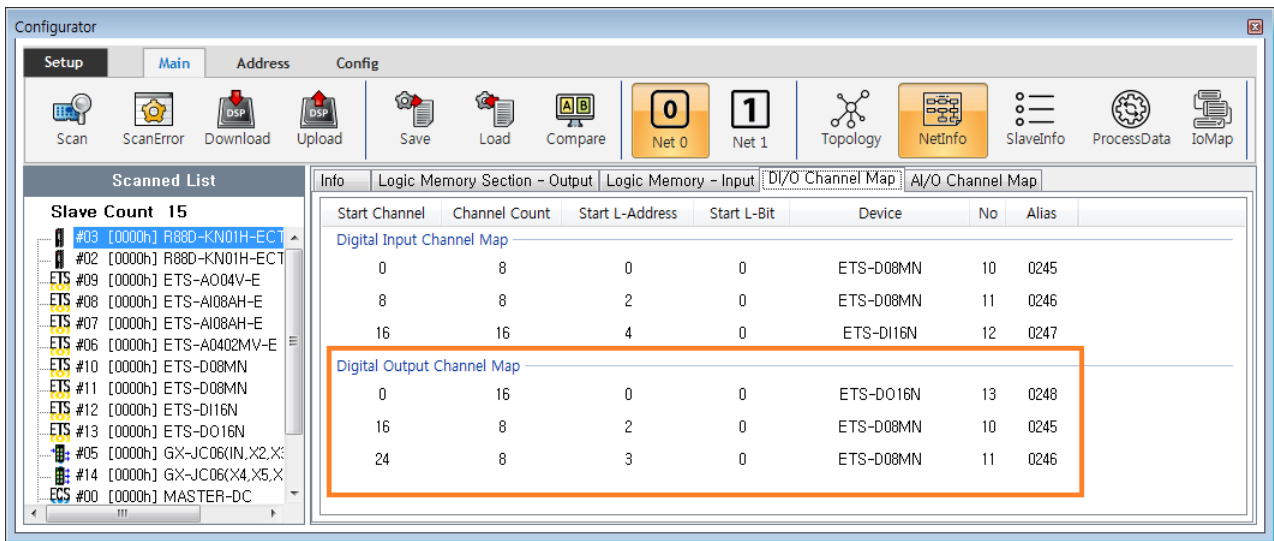

Addressing 1
Index 1
Address 2
Custom 2
Auto 4

Addressing

x Slave Mapping

- Index : Mapping
- Address : Mapping
- Custom : User Define Mapping
- Auto : Device Type

- Index 가
- IO ,

• Custom Main IoMap

• Module Drag Map

- Drop Map Channel

- Channel Map

Auto

- Check DeviceType¹⁾
 - 1 , DeviceID Switch
- Station Alias Selection

1)

401 MocoController가 IO, 402 Driver, 5001

From:

<https://www.comizoa.com/info/> - -