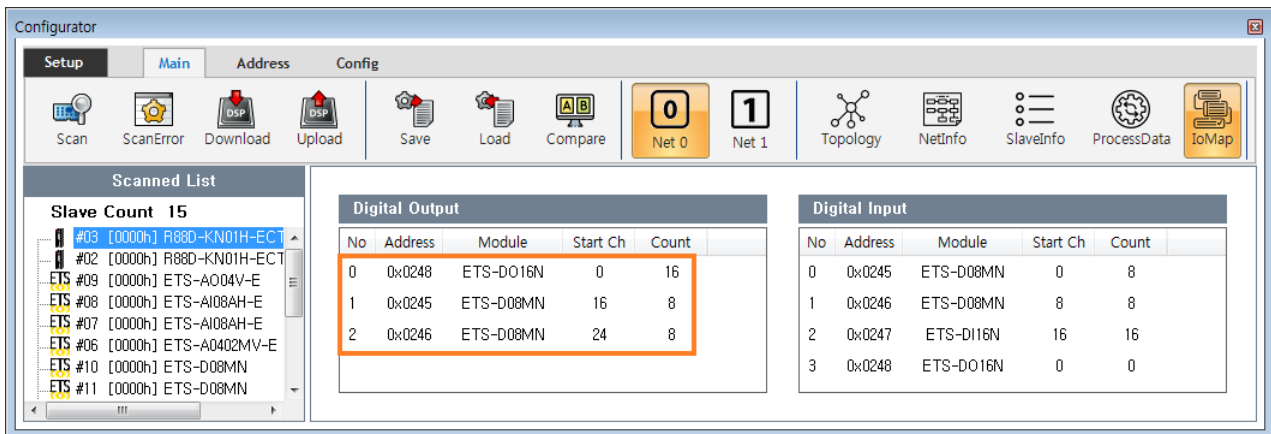

Addressing 1
Index 1
Address 2
Custom 2
Auto 4

Addressing

x Slave Mapping

- Index : Mapping
- Address : Mapping
- Custom : User Define Mapping
- Auto : Device Type

- Index 가
- IO ,

• Custom Main IoMap

• Module Drag Map

- Drop Map Channel

- Channel Map

Auto

- Check DeviceType¹⁾
 - 1 , DeviceID Switch
- Station Alias Selection

1)

401 MocoController가 IO, 402 Driver, 5001

From:

<https://www.comizoa.com/info/> - -