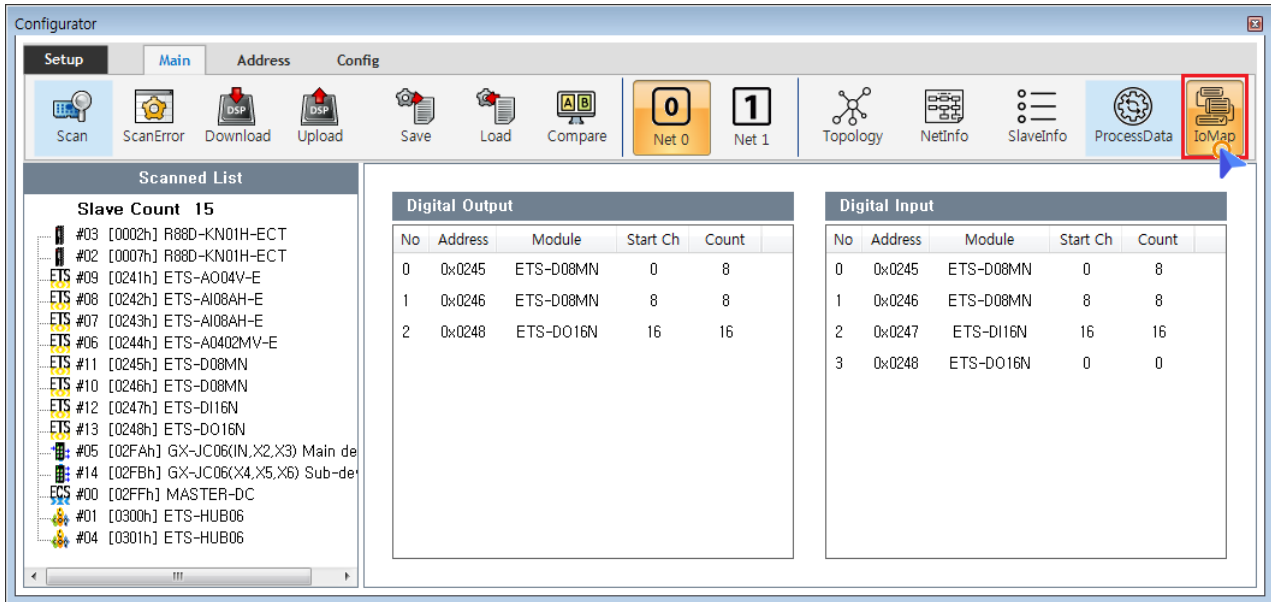

Addressing 1
Index 1
Address 2
Custom 2
Auto 4

Addressing

x Slave Mapping

- Index : Mapping
- Address : Mapping
- Custom : User Define Mapping
- Auto : Device Type

- Index 가
- IO ,

• Custom Main IoMap

• Module Drag Map

- Drop Map Channel

- Channel Map

Auto

- Check DeviceType¹⁾
 - 1 , DeviceID Switch
- Station Alias Selection

1)

401 MocoController가 IO, 402 Driver, 5001

From:

<https://www.comizoa.com/info/> - -