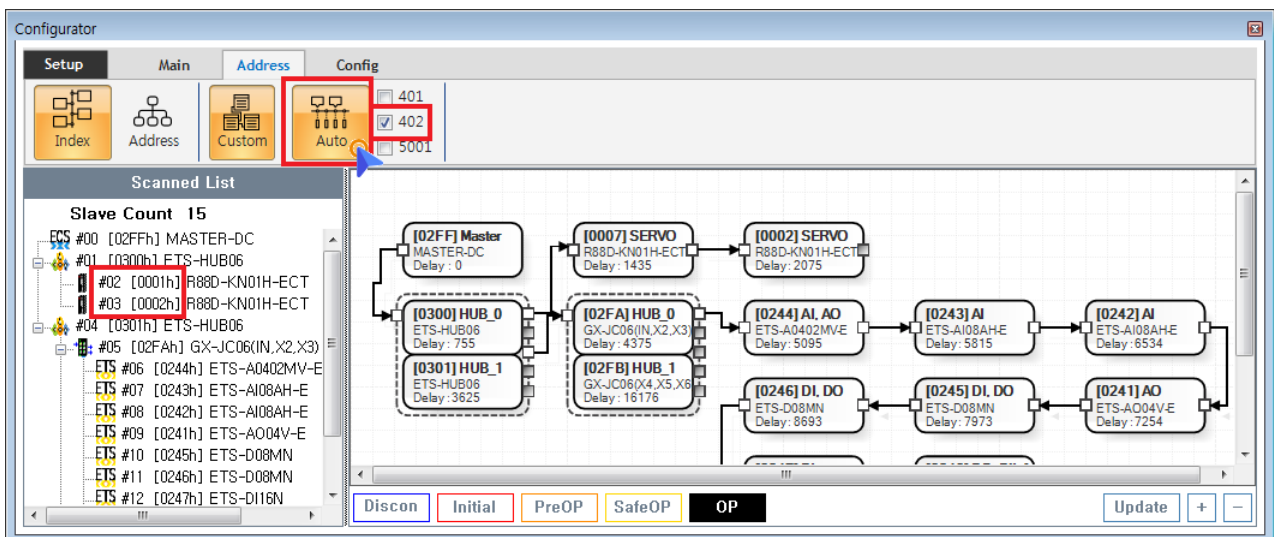

Addressing 1
Index 1
Address 2
Custom 2
Auto 4

Addressing

x Slave Mapping

- Index : Mapping
- Address : Mapping
- Custom : User Define Mapping
- Auto : Device Type

- Index 가
- IO ,

• Custom Main IoMap

• Module Drag Map

- Drop Map Channel

- Channel Map

Auto

- Check DeviceType¹⁾
 - 1 , DeviceID Switch
- Station Alias Selection

1)

401 MocoController가 IO, 402 Driver, 5001

From:

<https://www.comizoa.com/info/> - -