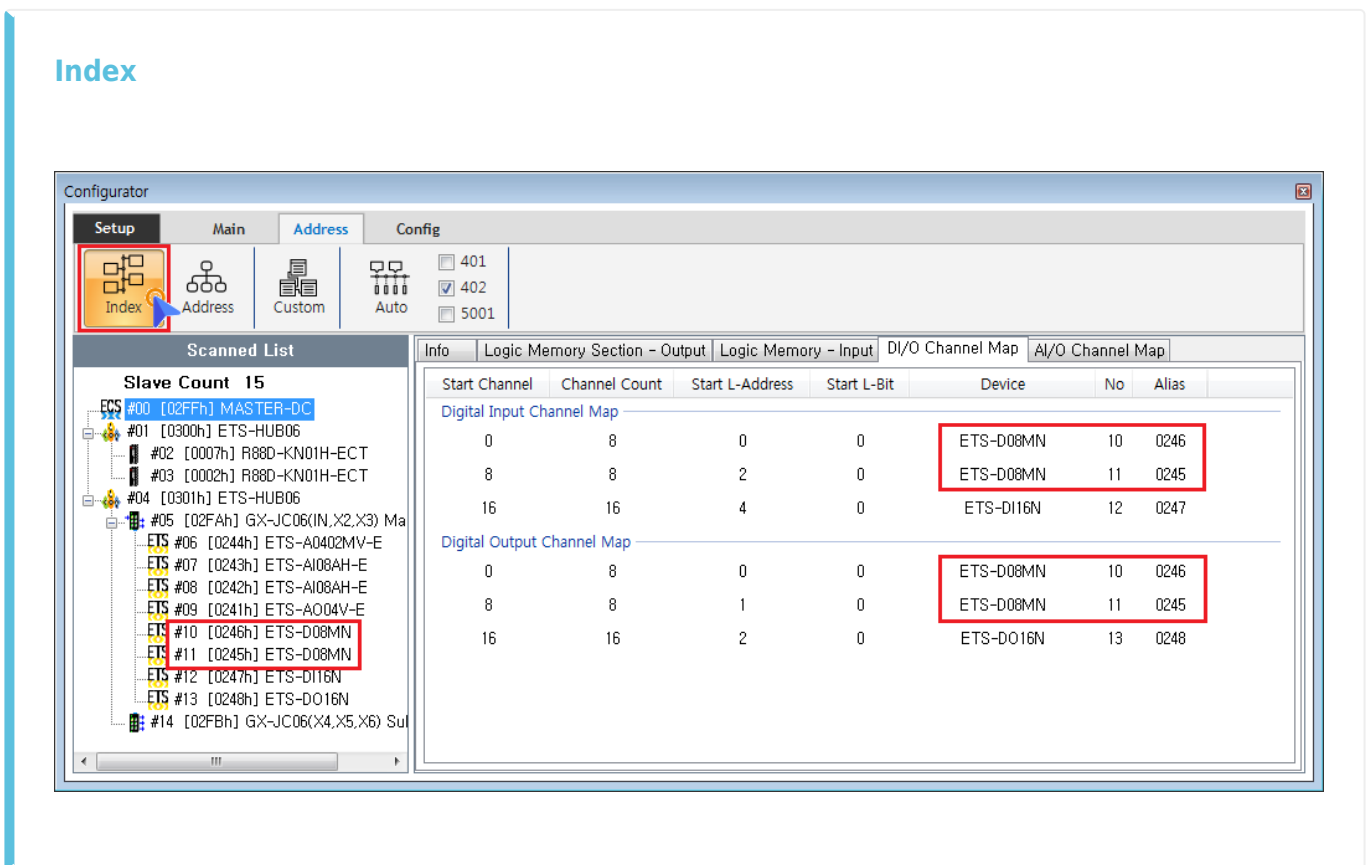

Addressing 1
Index 1
Address 2
Custom 2
Auto 4

Addressing

x Slave Mapping

- Index : Mapping
- Address : Mapping
- Custom : User Define Mapping
- Auto : Device Type

- Index 가
- IO ,

• Custom Main IoMap

• Module Drag Map

- Drop Map Channel

- Channel Map

Auto

- Check DeviceType¹⁾
 - 1 , DeviceID Switch
- Station Alias Selection

1)

401 MocoController가 IO, 402 Driver, 5001

From:

<https://www.comizoa.com/info/> - -