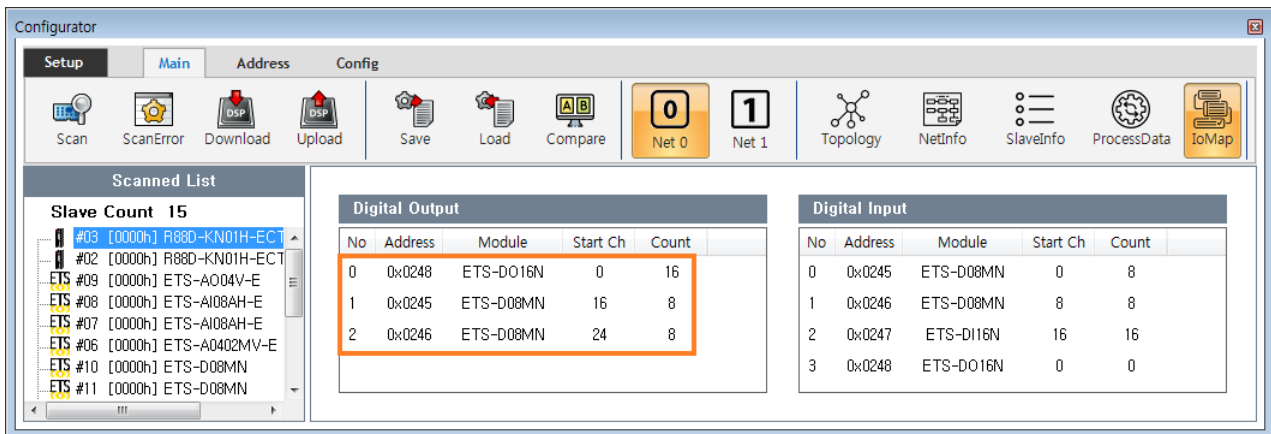

Addressing 1
Index 1
Address 2
Custom 2
Auto 4

Addressing

x Slave Mapping

- Index : Mapping
- Address : Mapping
- Custom : User Define Mapping
- Auto : Device Type

- Index 가
- IO ,

• Custom Main IoMap

• Item Drag Map

- Drop Map Channel

- Channel Map

Auto

- Check ProfileType¹⁾
 - 401 Profile Driver Address가

- 1
- DeviceID Switch
- **Station Alias Selection**

1)

401 MocoController가 IO, 402 Driver, 5001

From: