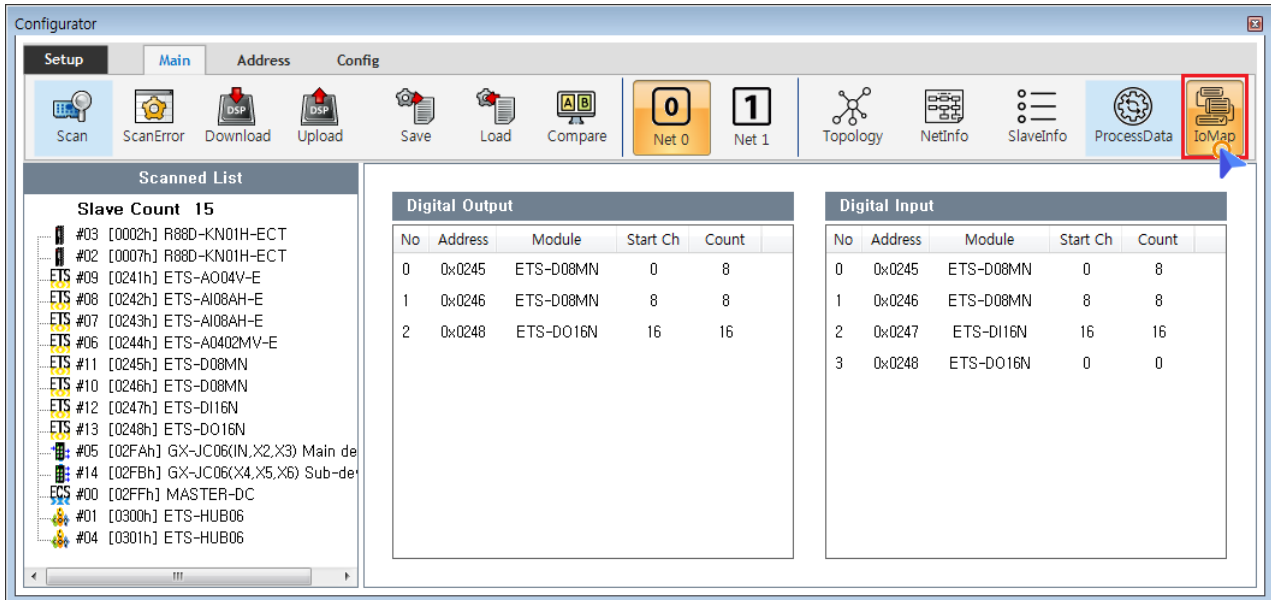

Addressing 1
Index 1
Address 2
Custom 2
Auto 4

Addressing

x Slave Mapping

- Index : Mapping
- Address : Mapping
- Custom : User Define Mapping
- Auto : Device Type

- Index 가
- IO ,

• Custom Main IoMap

• Item Drag Map

- Drop Map Channel

- Channel Map

Auto

- Check ProfileType¹⁾
 - 401 Profile Driver Address가

- 1
- DeviceID Switch
- **Station Alias Selection**

1)

401 MocoController가 IO, 402 Driver, 5001

From: