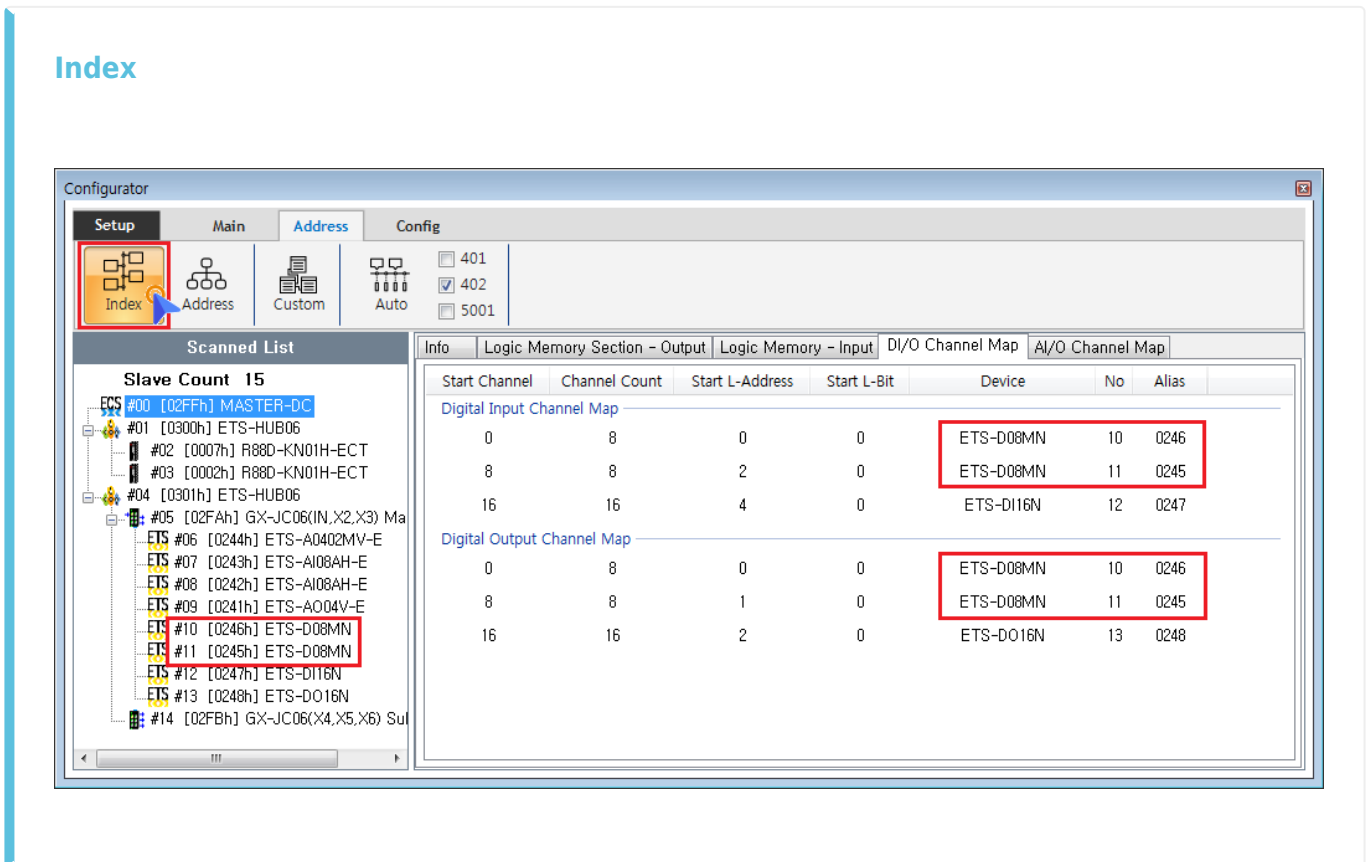

Addressing 1
Index 1
Address 2
Custom 2
Auto 4

Addressing

x Slave Mapping

- Index : Mapping
- Address : Mapping
- Custom : User Define Mapping
- Auto : Device Type

- Index 가
- IO ,

• Custom Main IoMap

• Item Drag Map

- Drop Map Channel

- Channel Map

Auto

- Check ProfileType¹⁾
 - 401 Profile Driver Address가

- 1
- DeviceID Switch
- **Station Alias Selection**

1)

401 MocoController가 IO, 402 Driver, 5001

From: