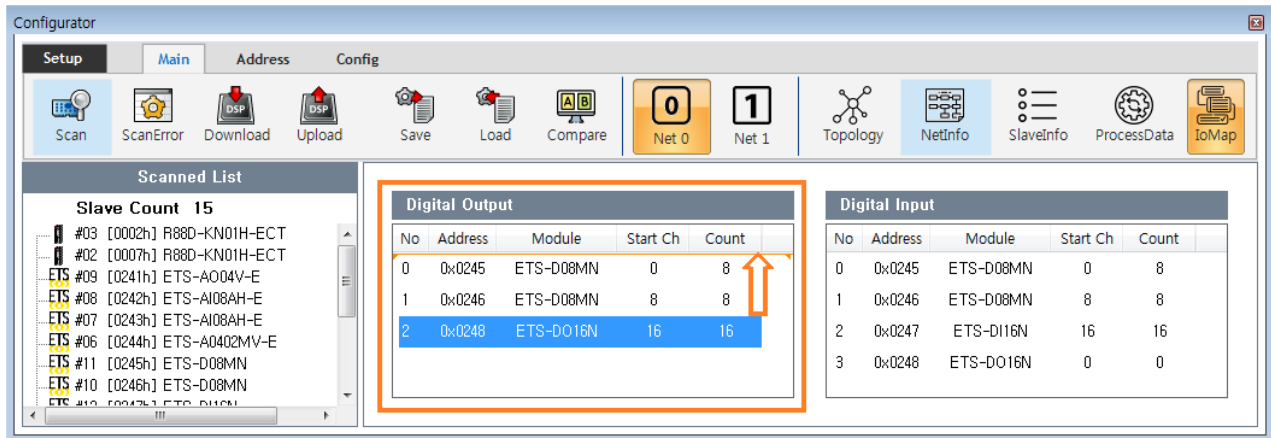

Addressing 1
Index 1
Address 2
Custom 2
Auto 4

Addressing

x Slave Mapping

- Index : Mapping
- Address : Mapping
- Custom : User Define Mapping
- Auto : Device Type

- Index 가
- IO ,

• Custom Main IoMap

• Item Drag Map

- Drop Map Channel

- Channel Map

Auto

- Check ProfileType¹⁾
 - 401 Profile Driver Address가

- 1
- DeviceID Switch
- **Station Alias Selection**

1)

401 MocoController가 IO, 402 Driver, 5001

From: