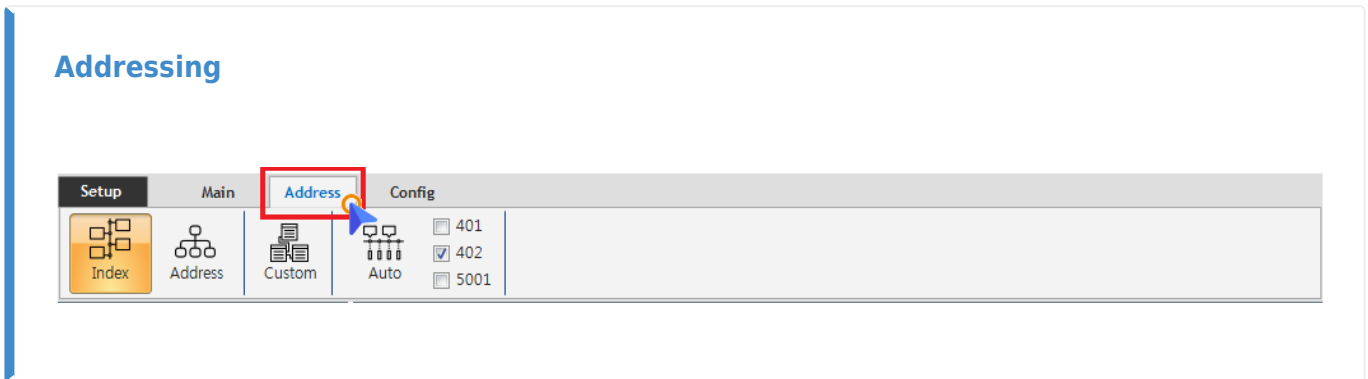

Addressing 1
Index 1
Address 2
Custom 2
Auto 4

Addressing

x Slave Mapping

- Index : Mapping
- Address : Mapping
- Custom : User Define Mapping
- Auto : Device Type

- Index 가
- IO ,

• Custom Main IoMap

• Item Drag Map