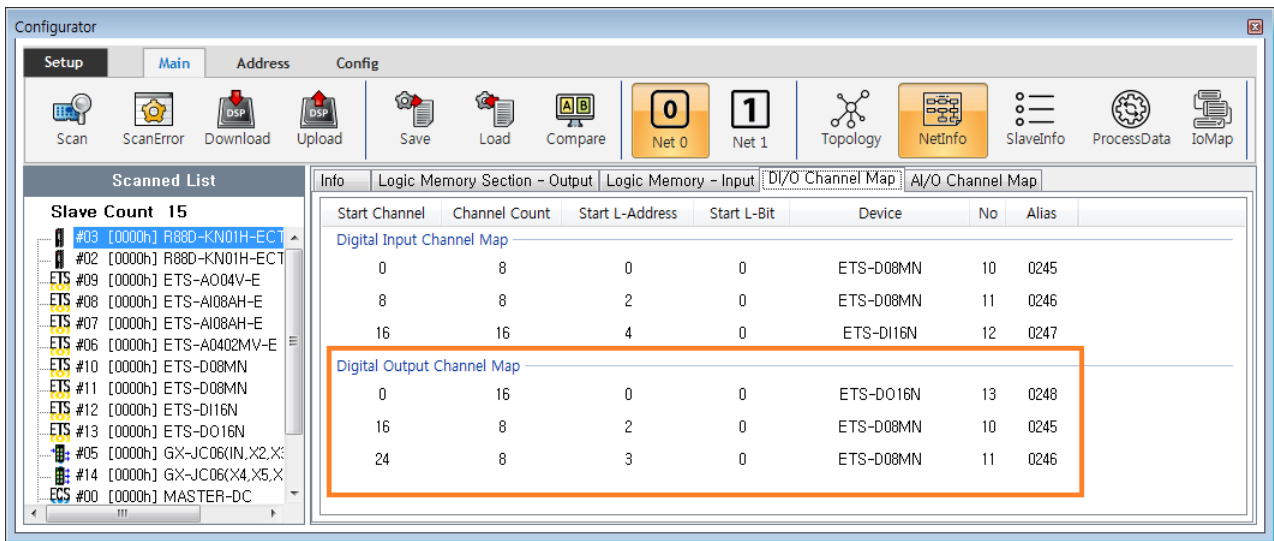

Addressing 1
Index 1
Address 2
Custom 2
Auto 4

Addressing

x Slave Mapping

- Index : Mapping
- Address : Mapping
- Custom : User Define Mapping
- Auto : Device Type

- Index 가
- IO ,

• Custom Main IoMap

• Item Drag Map

- Drop Map Channel

- Channel Map

Auto

- Check ProfileType¹⁾
 - 401 Profile Driver Address가

- 1
- DeviceID Switch
- **Station Alias Selection**

1)

401 MocoController가 IO, 402 Driver, 5001

From: