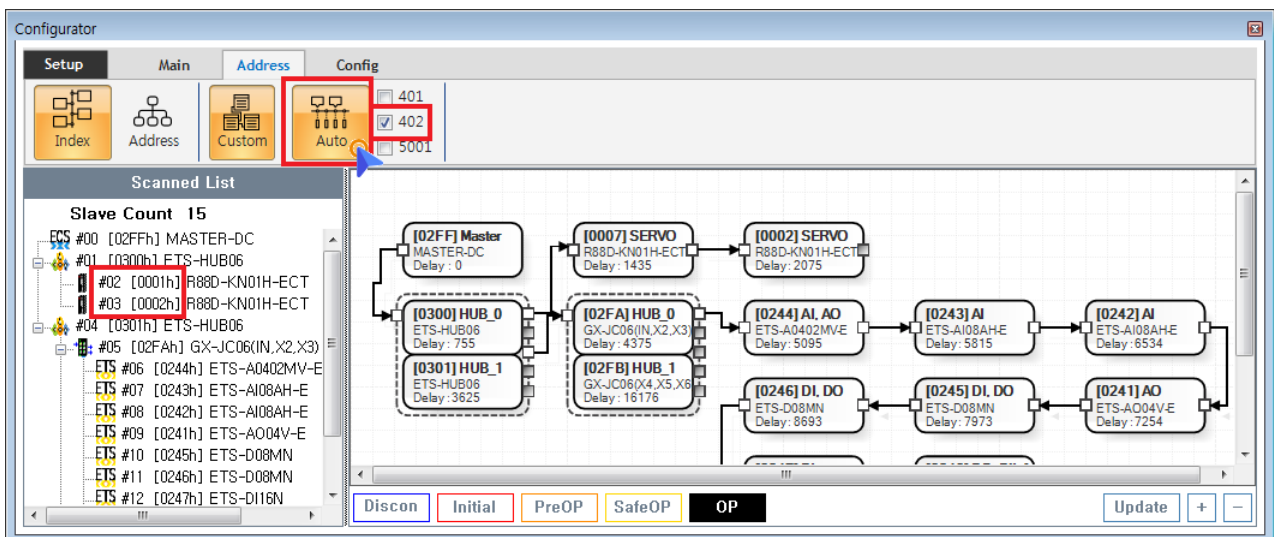

Addressing 1
Index 1
Address 2
Custom 2
Auto 4

Addressing

x Slave Mapping

- Index : Mapping
- Address : Mapping
- Custom : User Define Mapping
- Auto : Device Type

- Index 가
- IO ,

• Custom Main IoMap

• Item Drag Map

- Drop Map Channel

- Channel Map

Auto

- Check ProfileType¹⁾
 - 401 Profile Driver Address가

- 1
- DeviceID Switch
- **Station Alias Selection**

1)

401 MocoController가 IO, 402 Driver, 5001

From: