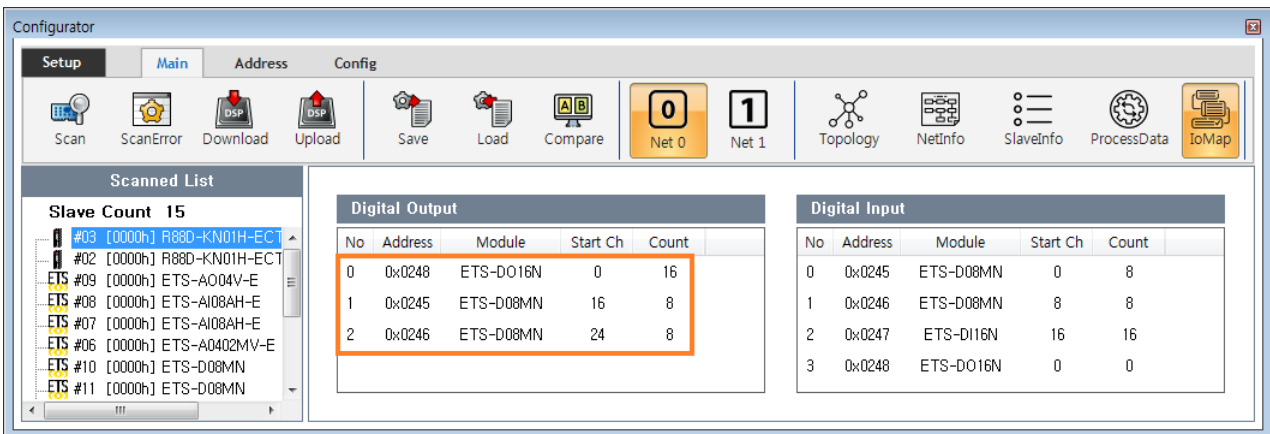

# Addressing

x Slave Mapping

- Index : Mapping
- Address : Mapping
- Custom : User Define Mapping
- Auto : Device Type

- Index 가
- IO ,

• Custom Main IoMap

• Item Drag Map

- Drop Map Channel

- Channel Map

### Auto

- Check ProfileType<sup>1)</sup>
  - 401 Profile Driver Address가

- 1
- DeviceID Switch
- **Station Alias Selection**

1)

401 MocoController가 IO, 402 Driver, 5001

From:

<https://www.comizoa.com/info/> - -