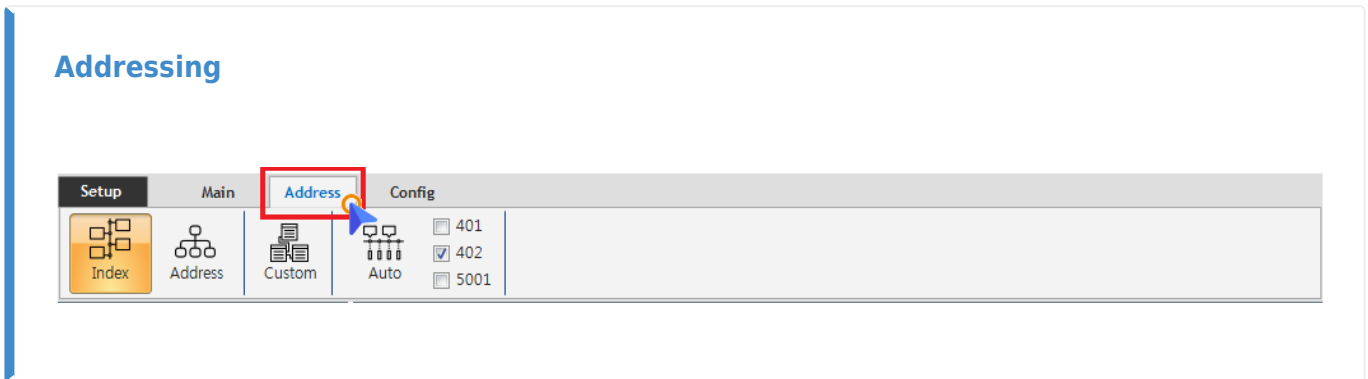

# Addressing

x Slave Mapping

- Index : Mapping
- Address : Mapping
- Custom : User Define Mapping
- Auto : Device Type

- Index 가
- IO ,

• Custom Main IoMap

• Item Drag Map

- Drop Map Channel

- Channel Map