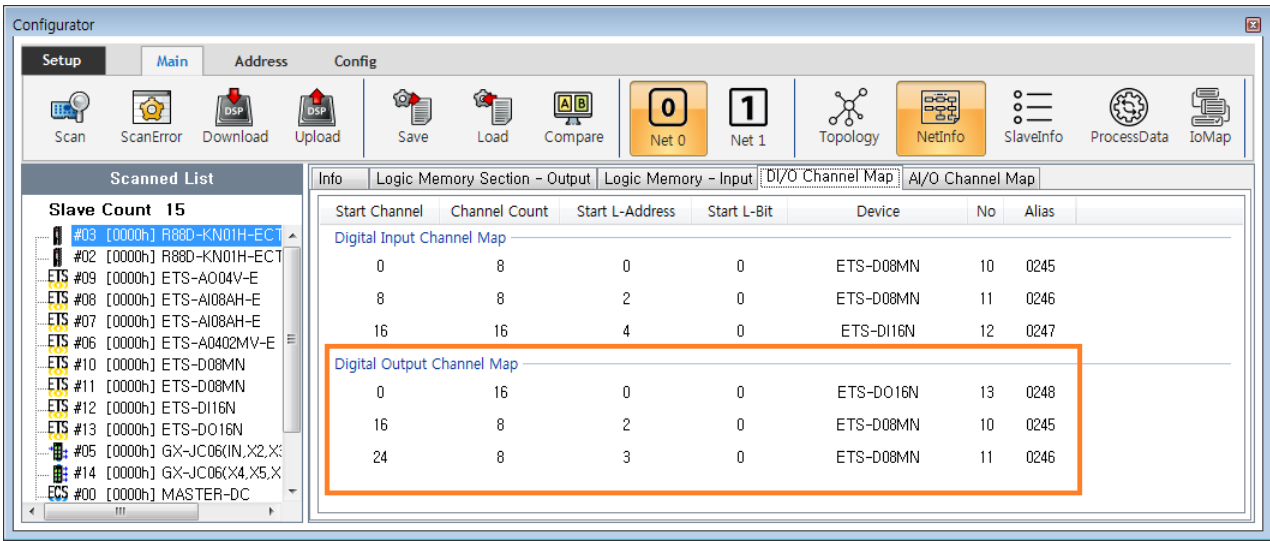

# Addressing

x Slave Mapping

- Index : Mapping
- Address : Mapping
- Custom : User Define Mapping
- Auto : Device Type

- Index 가
- IO ,

• Custom Main IoMap

• Item Drag Map

- Drop Map Channel

- Channel Map

### Auto

- Check ProfileType<sup>1)</sup>
  - 401 Profile Driver Address가

- 1
- DeviceID Switch
- **Station Alias Selection**

1)

401 MocoController가 IO, 402 Driver, 5001

From:

<https://www.comizoa.com/info/> - -