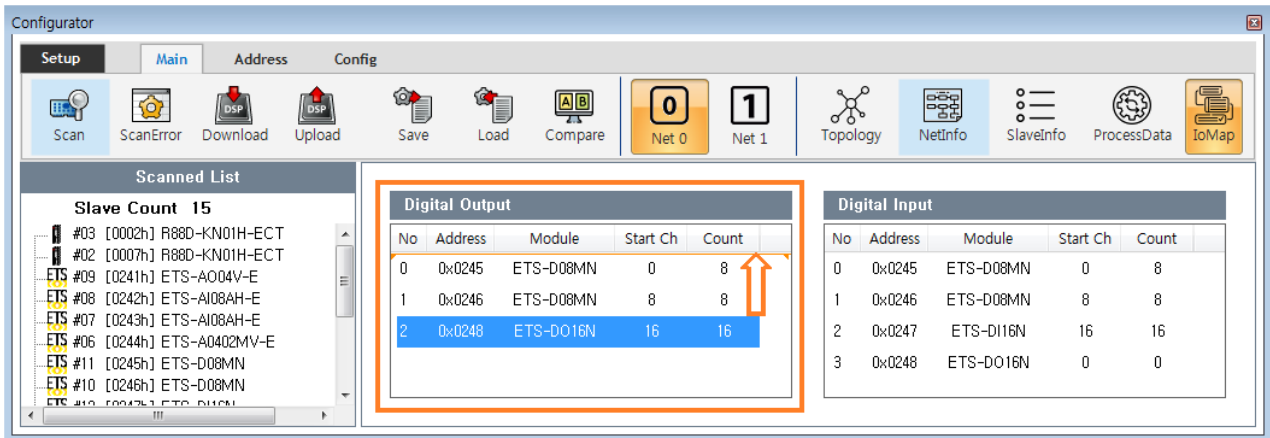

# Addressing

x Slave Mapping

- Index : Mapping
- Address : Mapping
- Custom : User Define Mapping
- Auto : Device Type

- Index 가
- IO ,

• Custom Main IoMap

• Item Drag Map

- Drop Map Channel

- Channel Map

### Auto

- Check ProfileType<sup>1)</sup>
  - 401 Profile Driver Address가

- 1
- DeviceID Switch
- **Station Alias Selection**

1)

401 MocoController가 IO, 402 Driver, 5001

From:

<https://www.comizoa.com/info/> - -