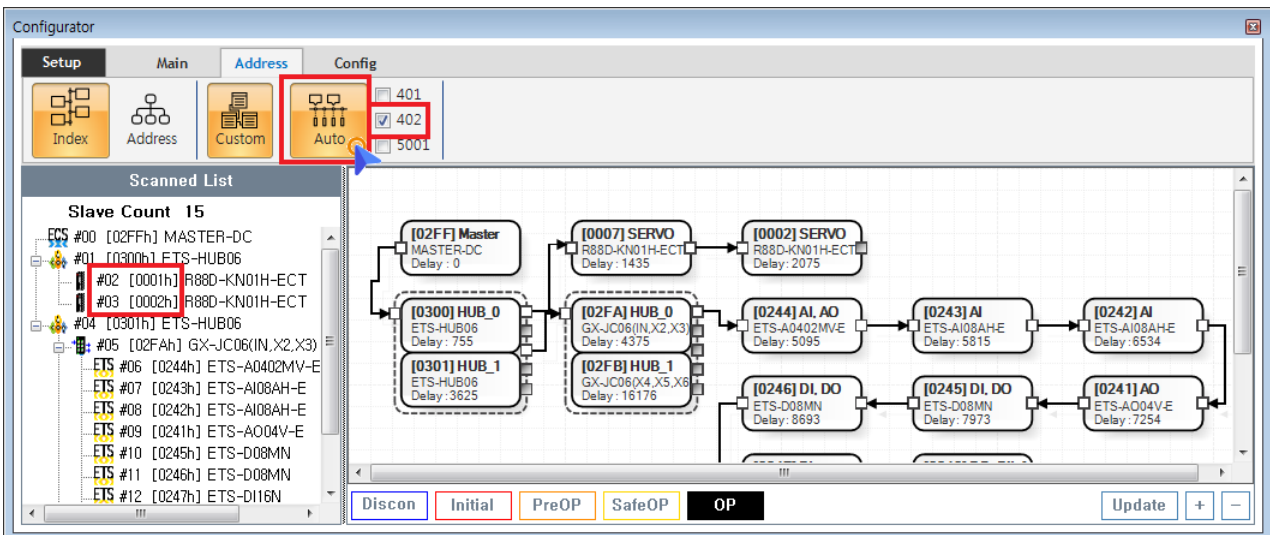

# Addressing

x Slave Mapping

- Index : Mapping
- Address : Mapping
- Custom : User Define Mapping
- Auto : Device Type

- Index 가
- IO ,

• Custom Main IoMap

• Item Drag Map

- Drop Map Channel

- Channel Map

### Auto

- Check ProfileType<sup>1)</sup>
  - 401 Profile Driver Address가

- 1
- DeviceID Switch
- **Station Alias Selection**

1)

401 MocoController가 IO, 402 Driver, 5001

From:

<https://www.comizoa.com/info/> - -