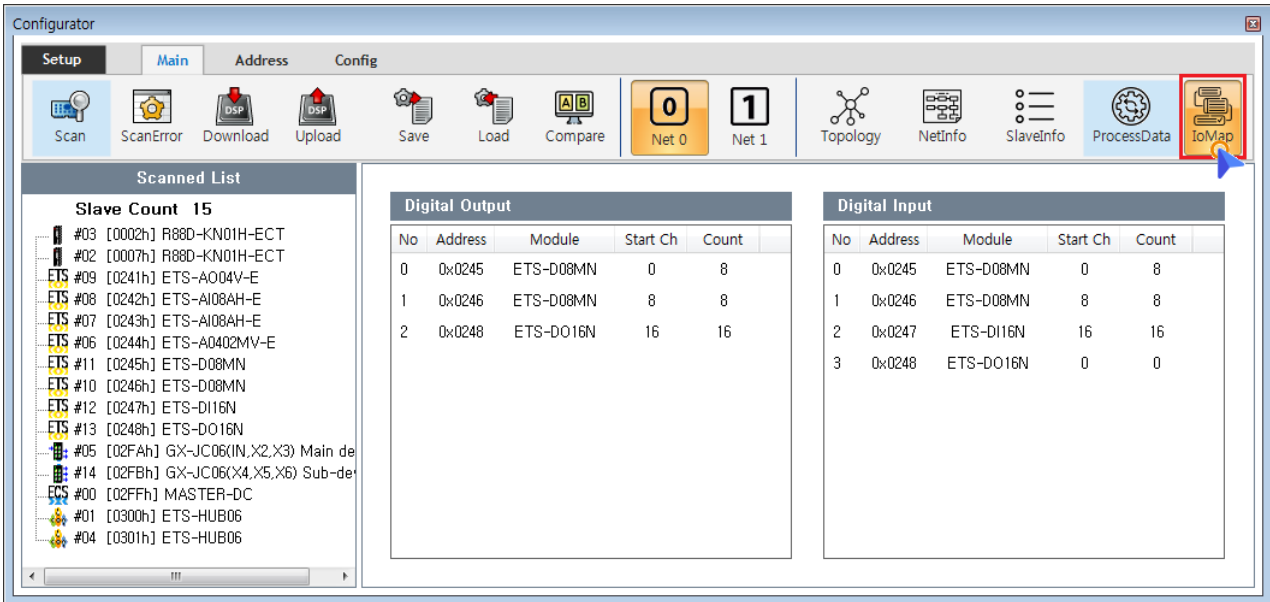

# Addressing

x Slave Mapping

- Index : Mapping
- Address : Mapping
- Custom : User Define Mapping
- Auto : Device Type

- Index 가
- IO ,

• Custom Main IoMap

• Item Drag Map

- Drop Map Channel

- Channel Map

### Auto

- Check ProfileType<sup>1)</sup>
  - 401 Profile Driver Address가

- 1
- DeviceID Switch
- **Station Alias Selection**

1)

401 MocoController가 IO, 402 Driver, 5001

From:

<https://www.comizoa.com/info/> - -