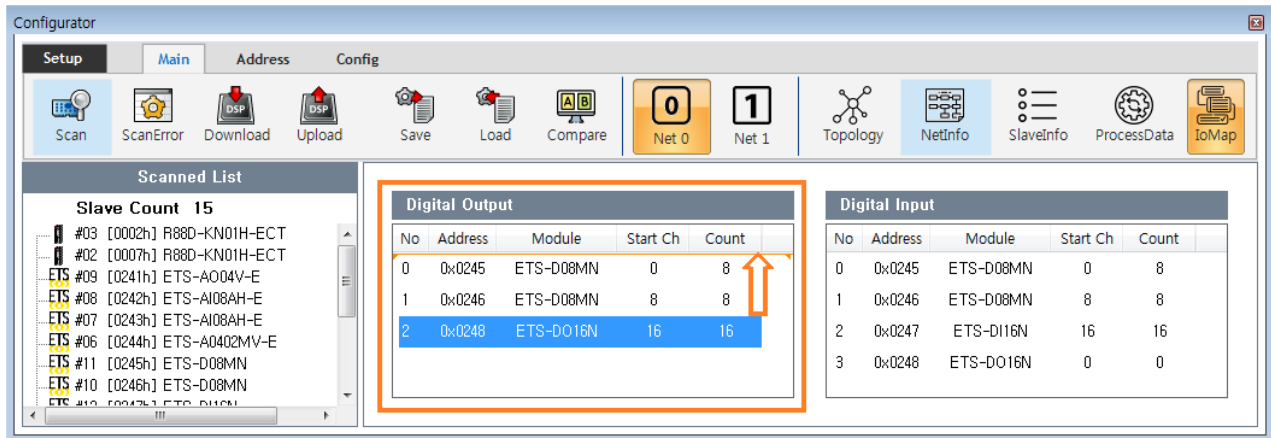

8 ~ 15

Global Channel

Custom

• Custom

User Defined Map

• Custom Main IoMap

• Item Drag Map

- Drop Map Channel

- Channel Map

Auto

- Check ProfileType¹⁾
 - 401 Profile Driver Address가

- 1
- DeviceID Switch
- **Station Alias Selection**

1)

401 MocoController가 IO, 402 Driver, 5001

From:

<https://www.comizoa.com/info/> - -