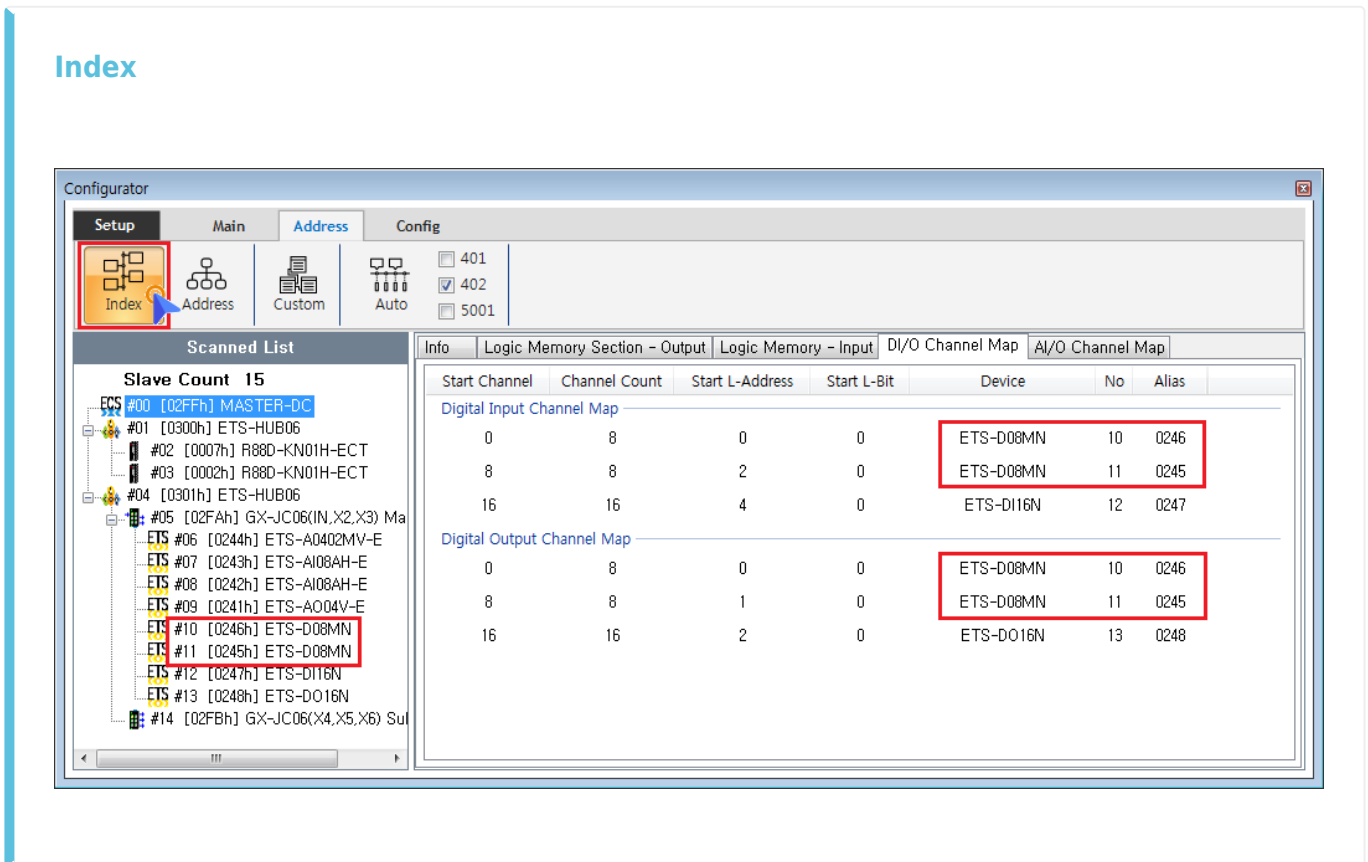

Addressing 1
 Addressing 1
 Index 1
 Address 2
 Custom 2
 Auto 4

Addressing

× Slave Mapping

- Index : Mapping
- Address : Mapping
- Custom : User Define Mapping
- Auto : Device Type

- Index 가
- IO ,
 - 10 ETS-D08MN (0x246) 0 ~ 7 Global Channel

8 ~ 15

Global Channel

Custom

• Custom

User Defined Map

• Custom Main IoMap

• Item Drag Map

- Drop Map Channel