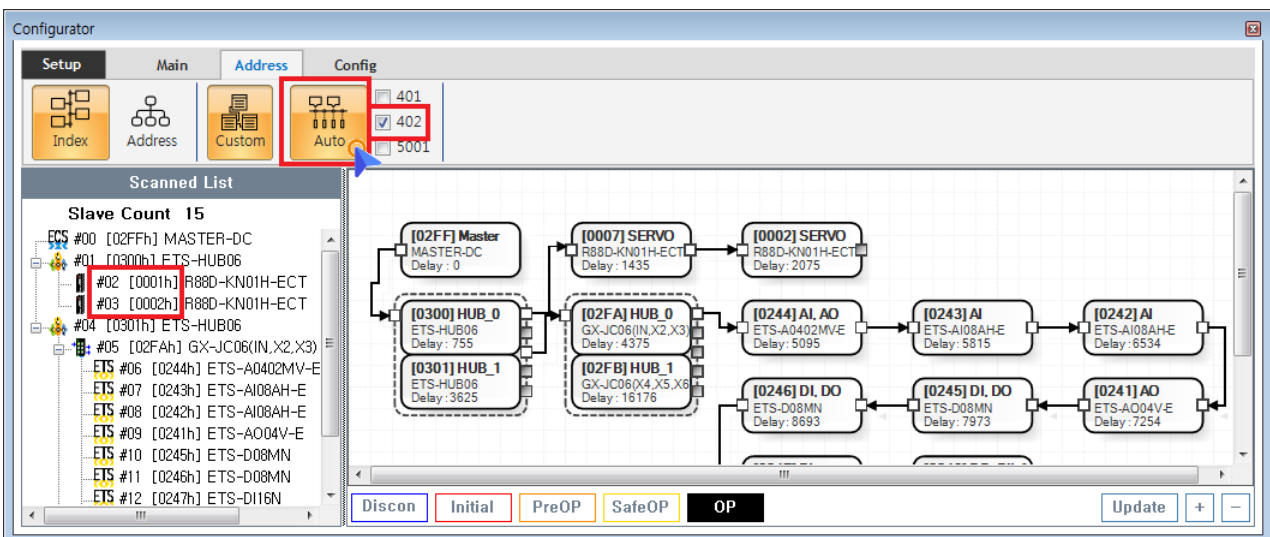

8 ~ 15

Global Channel

Custom

• Custom

User Defined Map

• Custom Main IoMap

• Item Drag Map

- Drop Map Channel

- Channel Map

Auto

- Check ProfileType¹⁾
 - 401 Profile Driver Address가

- 1
- DeviceID Switch
- **Station Alias Selection**

1)

401 MocoController가 IO, 402 Driver, 5001

From:

<https://www.comizoa.com/info/> - -