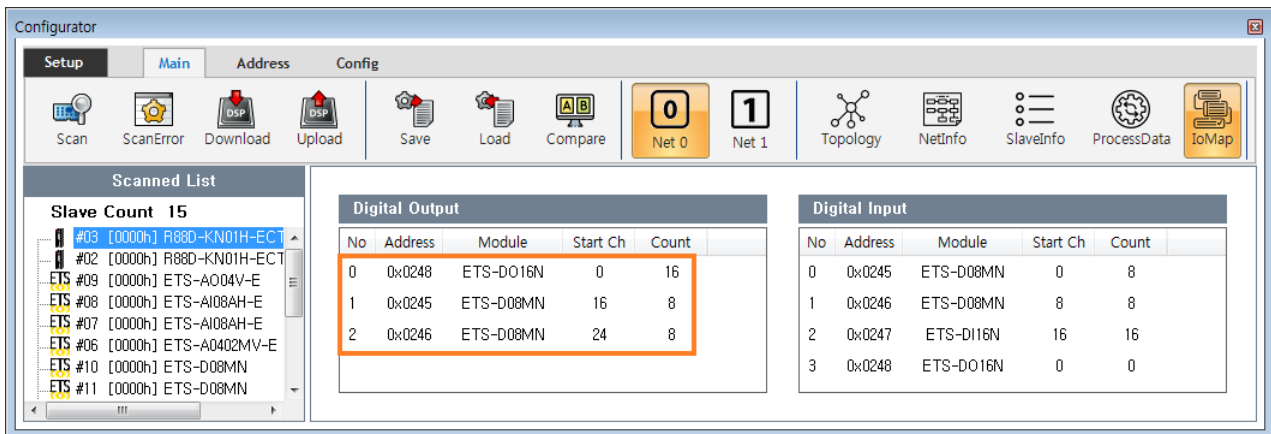

8 ~ 15

Global Channel

Custom

• Custom

User Defined Map

• Custom Main IoMap

• Item Drag Map

- Drop Map Channel

- Channel Map

Auto

- Check ProfileType¹⁾
 - 401 Profile Driver Address가

- 1
- DeviceID Switch
- **Station Alias Selection**

1)

401 MocoController가 IO, 402 Driver, 5001

From:

<https://www.comizoa.com/info/> - -