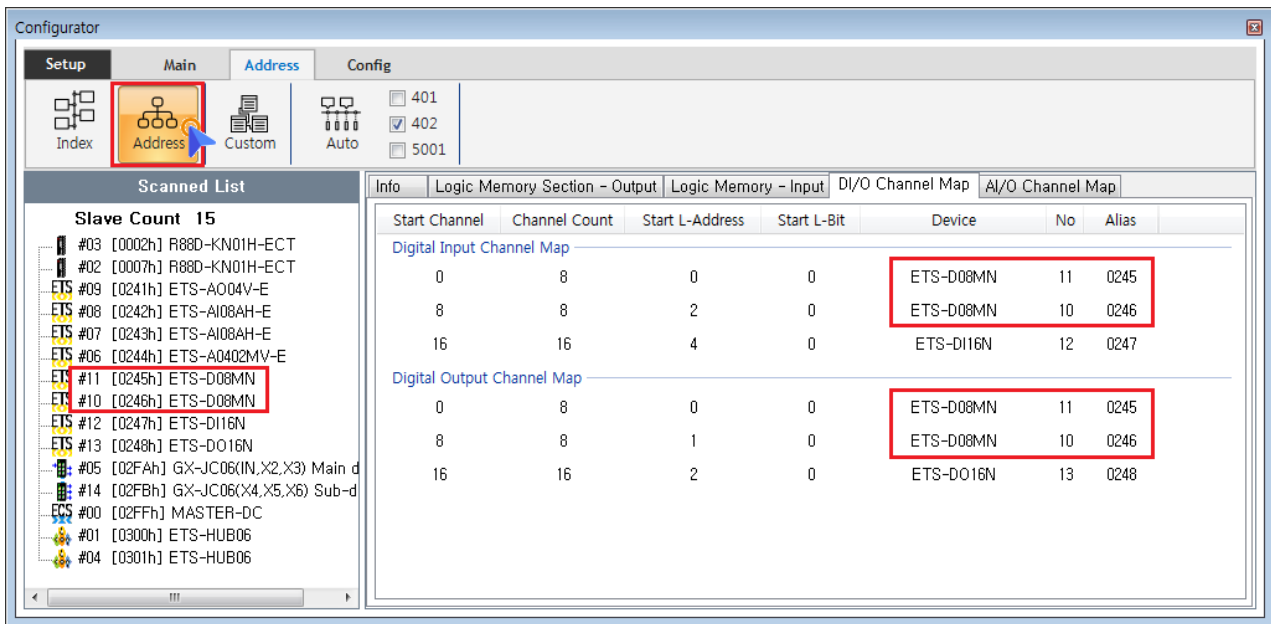

Addressing 1
 Addressing 1
 Index 1
 Address 2
 Custom 2
 Auto 4

Addressing

× Slave Mapping

- Index : Mapping
- Address : Mapping
- Custom : User Define Mapping
- Auto : Device Type

- Index 가
- IO ,
 - 10 ETS-D08MN (0x246) 0 ~ 7 Global Channel

○ 11

ETS-D08MN (0x245)

8 ~ 15

Global Channel

Address

• Address

가

• IO

8 ~ 15

Global Channel

Custom

• Custom

User Defined Map

• Custom Main IoMap

• Item Drag Map

- Drop Map Channel