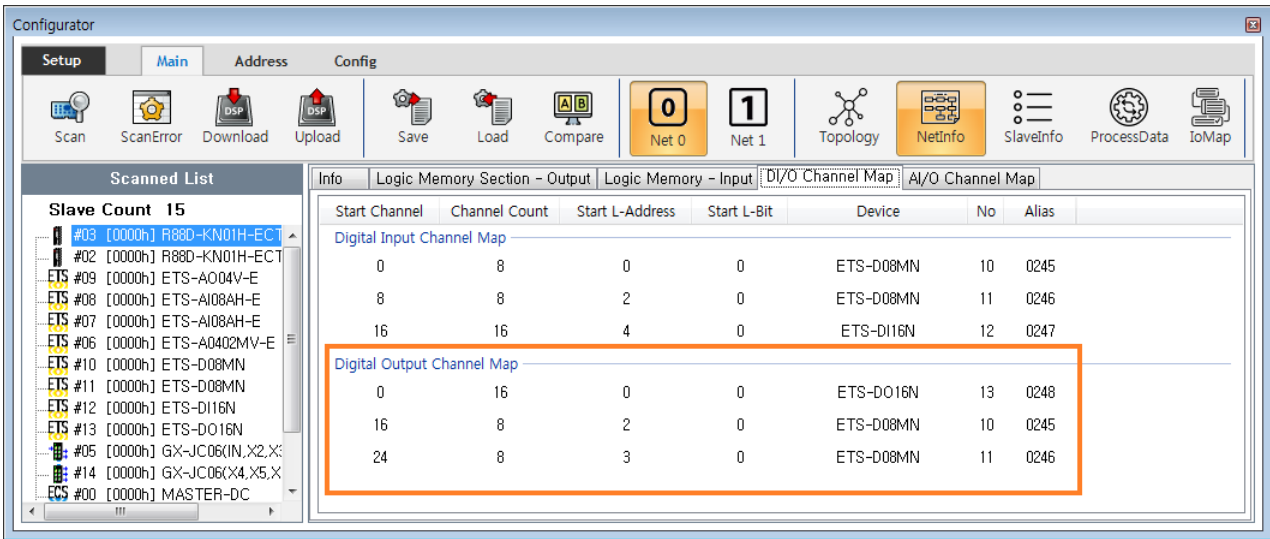

8 ~ 15

Global Channel

Custom

• Custom

User Defined Map

• Custom Main IoMap

• Item Drag Map

- Drop Map Channel

- Channel Map

Auto

- Check ProfileType¹⁾
 - 401 Profile Driver Address가

- 1
- DeviceID Switch
- **Station Alias Selection**

1)

401 MocoController가 IO, 402 Driver, 5001

From:

<https://www.comizoa.com/info/> - -