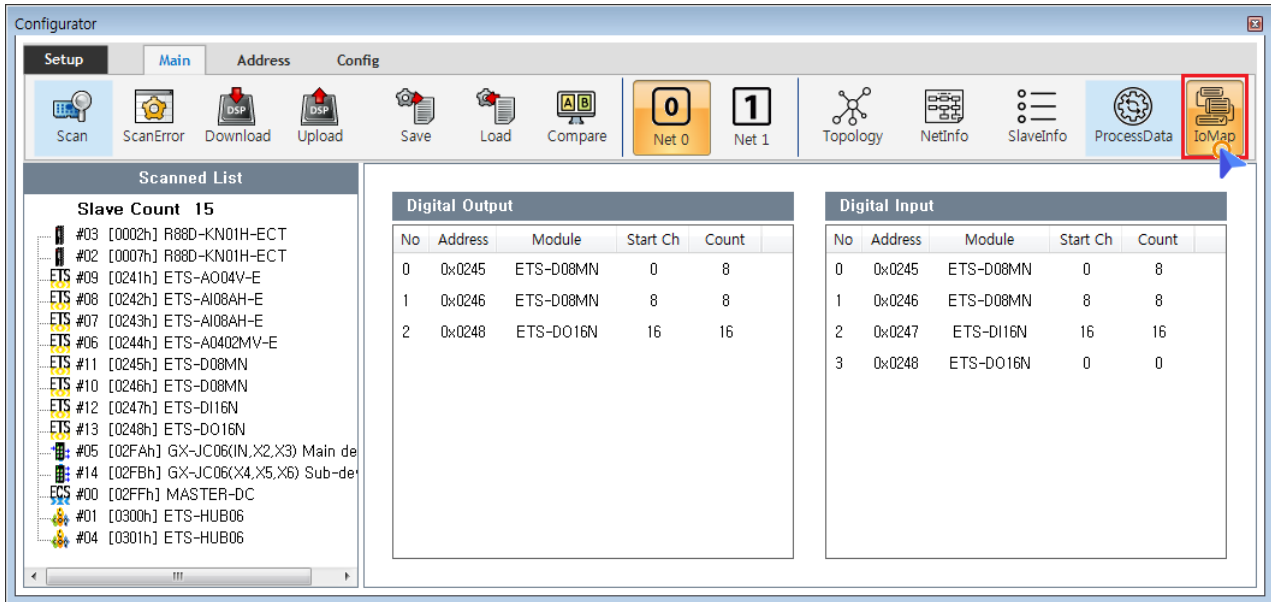

8 ~ 15

Global Channel

Custom

• Custom

User Defined Map

• Custom Main IoMap

• Item Drag Map

- Drop Map Channel

- Channel Map

Auto

- Check ProfileType¹⁾
 - 401 Profile Driver Address가

- 1
- DeviceID Switch
- **Station Alias Selection**

1)

401 MocoController가 IO, 402 Driver, 5001

From:

<https://www.comizoa.com/info/> - -