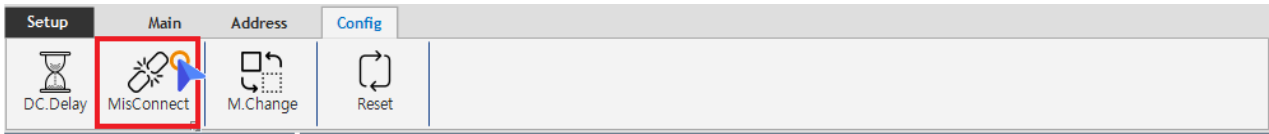

Reverse Connection Check 1
Info 2

Reverse Connection Check

x Inport Output가 Slave

• MisConnect Slave

• Inport Output가 Slave TopologyView

- Scan Error 'REVERSER_CONNECTED_SLAVE'

Info

- EtherCAT Slave Inport Output가
- Inport Output가 Topology가
- Slave가 가
- SCAN ,