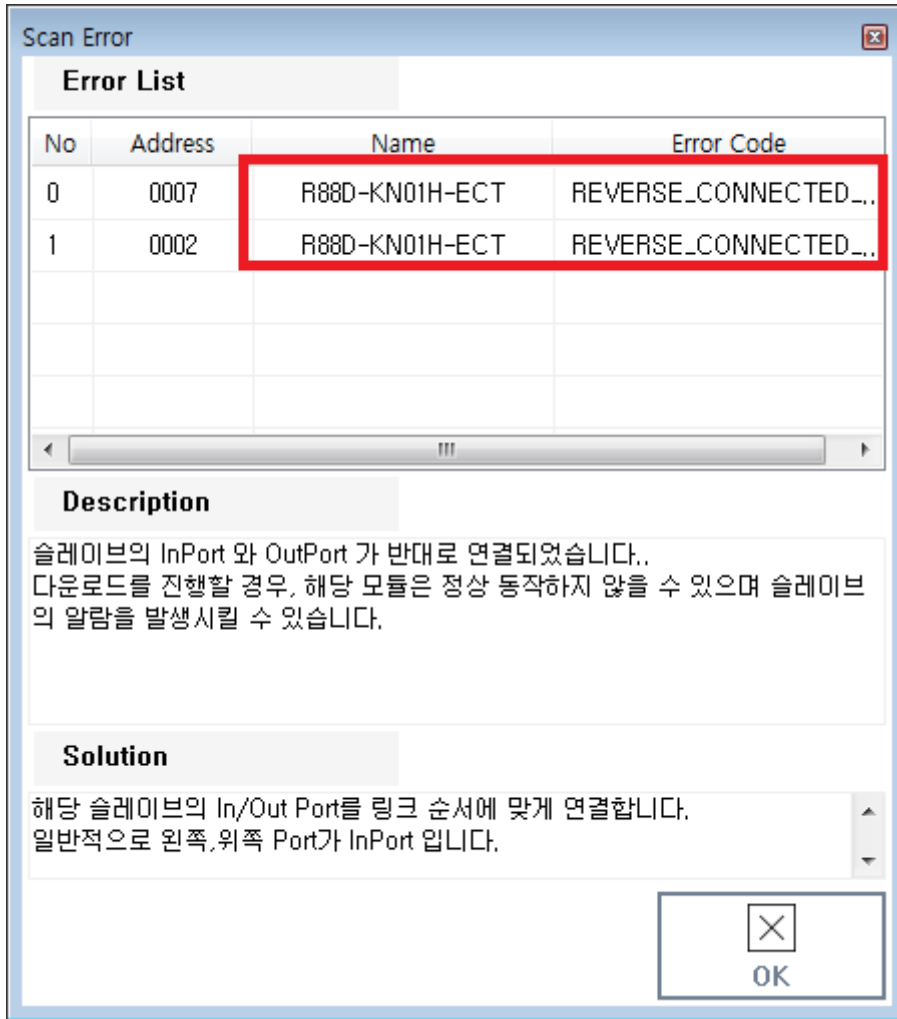

Reverse Connection Check 1
Info 2

Reverse Connection Check

x Inport Output가 Slave

• MisConnect Slave

• Inport Output가 Slave TopologyView

- Scan Error 'REVERSER_CONNECTED_SLAVE'

Info

- EtherCAT Slave Inport Output가
- Inport Output가 Topology가
- Slave가 가
- SCAN ,