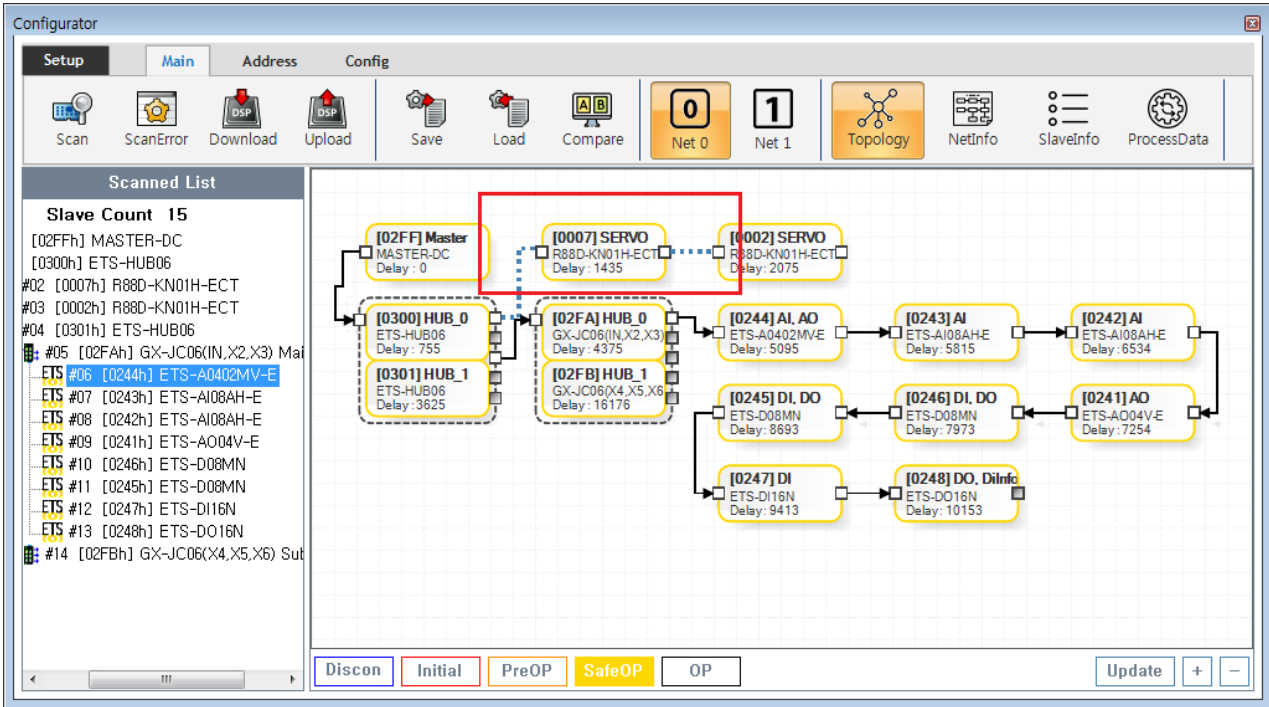

Reverse Connection Check 1
Info 2

Reverse Connection Check

x Inport Output가 Slave

• MisConnect Slave

• Inport Output가 Slave TopologyView

- Scan Error 'REVERSER_CONNECTED_SLAVE'

Info

- EtherCAT Slave Inport Output가
- Inport Output가 Topology가
- Slave가 가
- SCAN ,

x

From:
<https://www.comizoa.com/info/> - -

Permanent link:
https://www.comizoa.com/info/doku.php?id=platform:ethercat:1_setup:10_config:20_desc:70_reverse_connection&rev=1587032601

Last update: **2024/07/08 18:22**