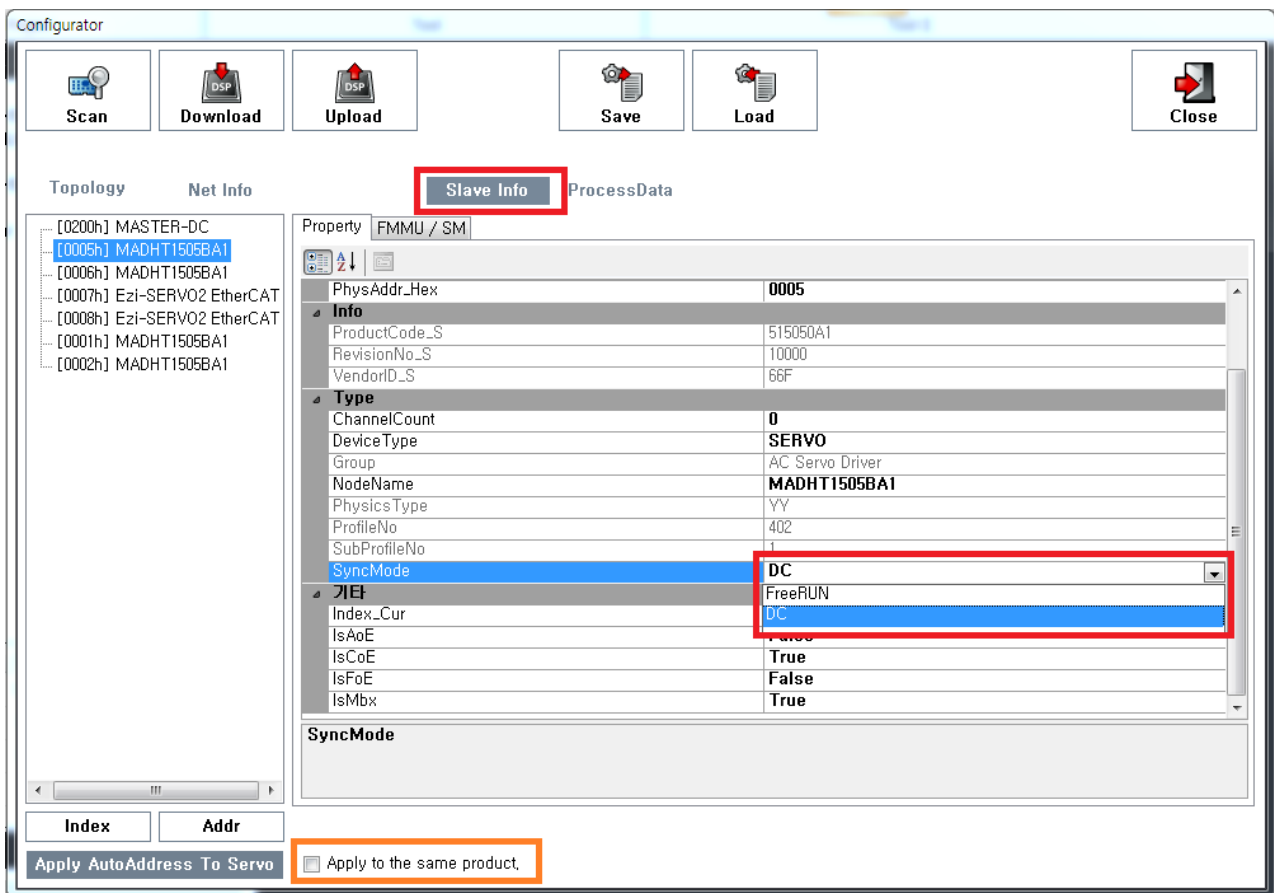

EtherCAT Mode

x

- Slave Info - Property

- xml , xml mode
- xml 가 , FreeRUN
- “Apply to the same product” 1)
- Download