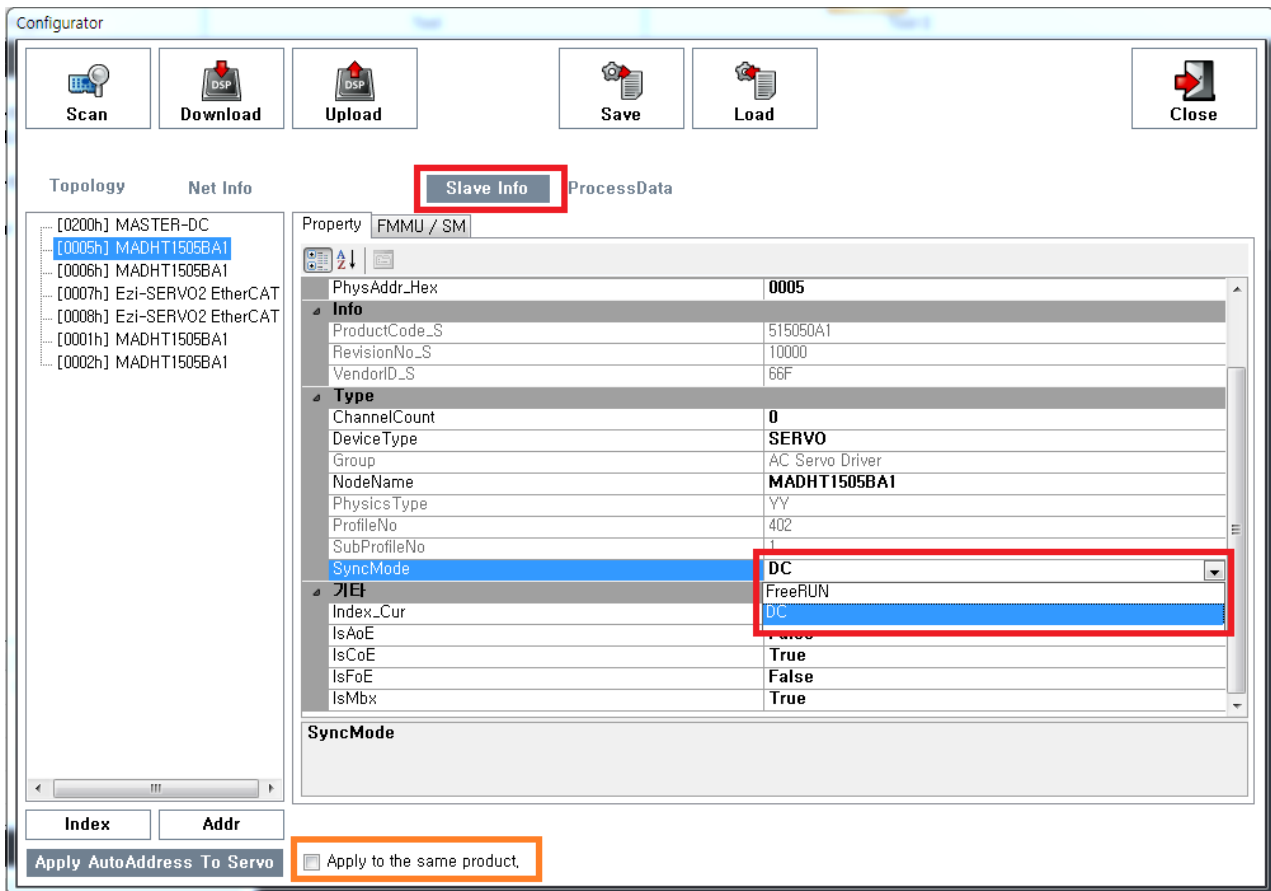

EtherCAT Mode

x

- Slave Info - Property

- xml , xml mode
- xml 가 , FreeRUN
- “Apply to the same product” 1)
- Download