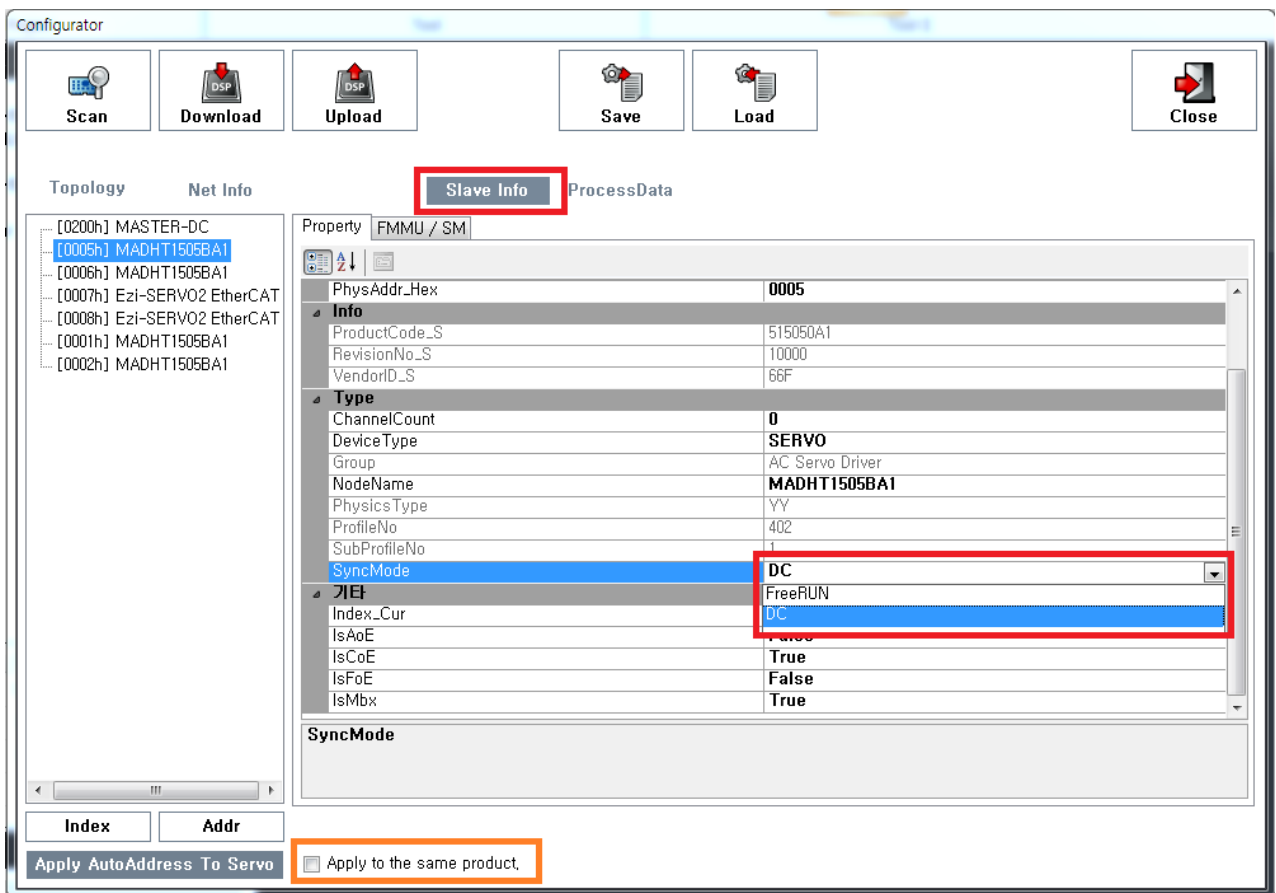

..... 1

..... 2

EtherCAT Mode

x

- Slave Info - Property

- xml , xml mode
- xml , FreeRUN
- “Apply to the same product” 1)
- Download

- FreeRun : 가 .
- SM2 Event : (RxPDO)가 SM2 Event ,
Event .
- DC : 가 , Sync0 Event(Interrupt)
Event .

1)

VendorID ProductCode가

From:

<https://www.comizoa.com/info/> - -

Permanent link:

https://www.comizoa.com/info/doku.php?id=platform:ethernet:1_setup:10_config:20_details:30_dcmode&rev=1542864248

Last update: **2024/07/08 18:22**