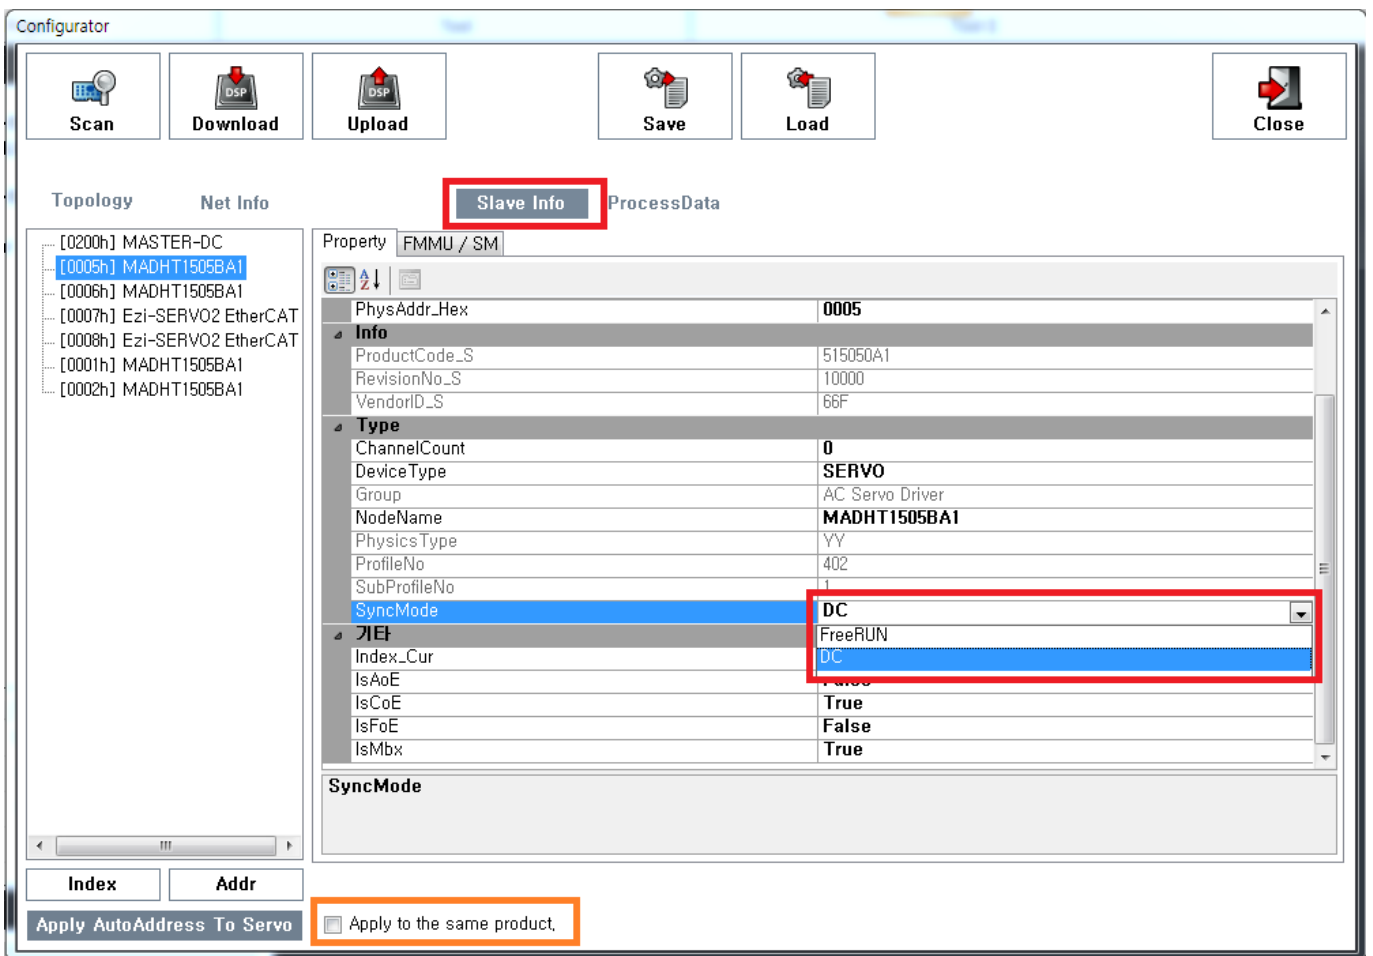

EtherCAT Mode

x

- Slave Info - Property

- xml , xml mode
- xml 가 , FreeRUN
- "Apply to the same product" 1)
- Download