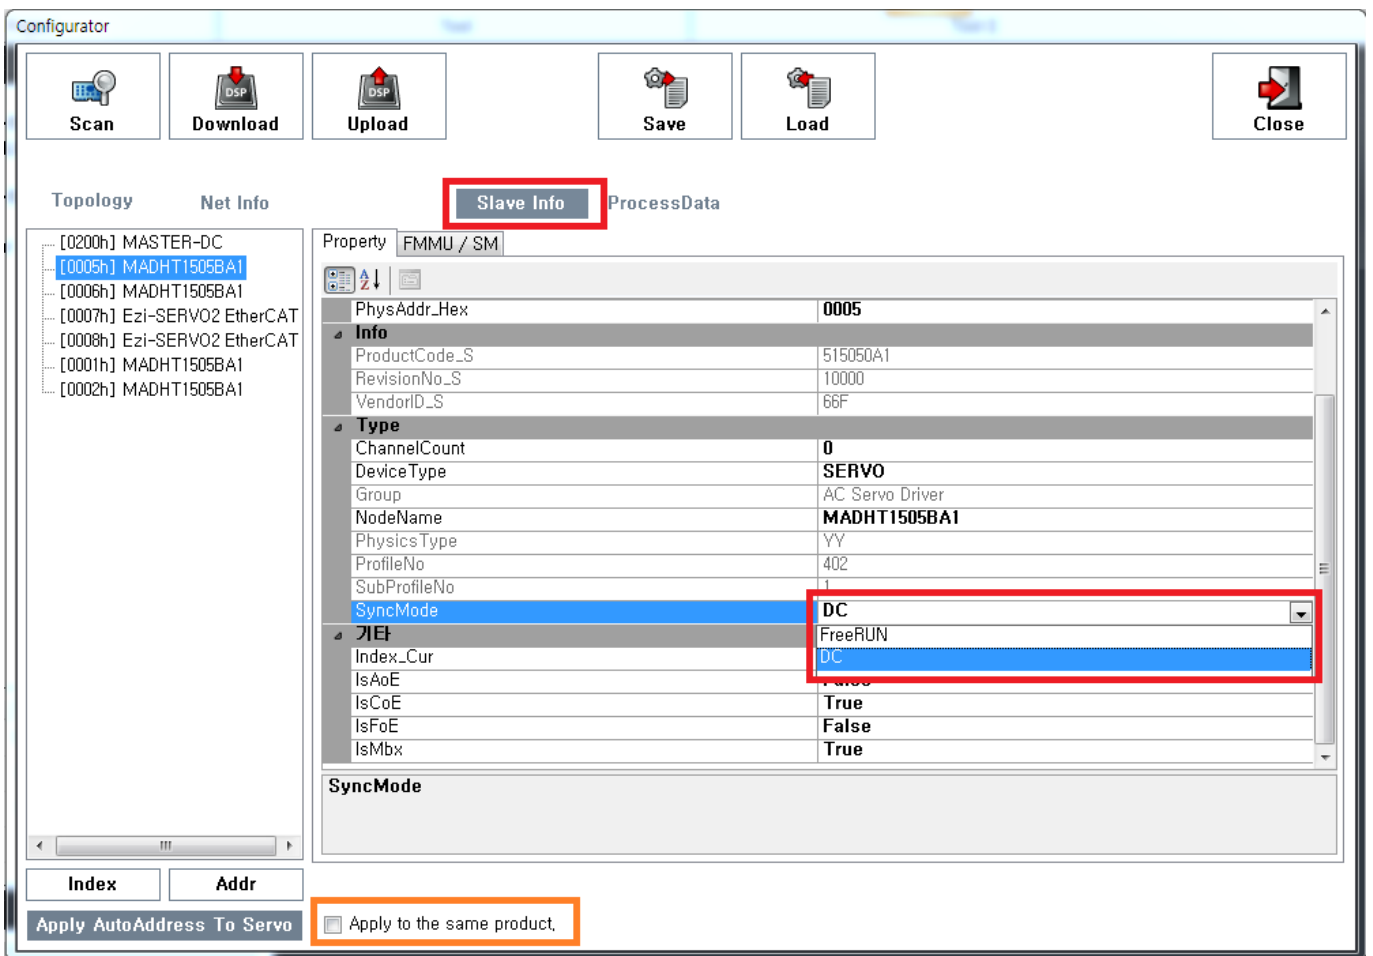

EtherCAT SyncMode

x

- Slave Info - Property

- xml , xml mode
- xml 가 , FreeRUN
- "Apply to the same product" 1)
- Download