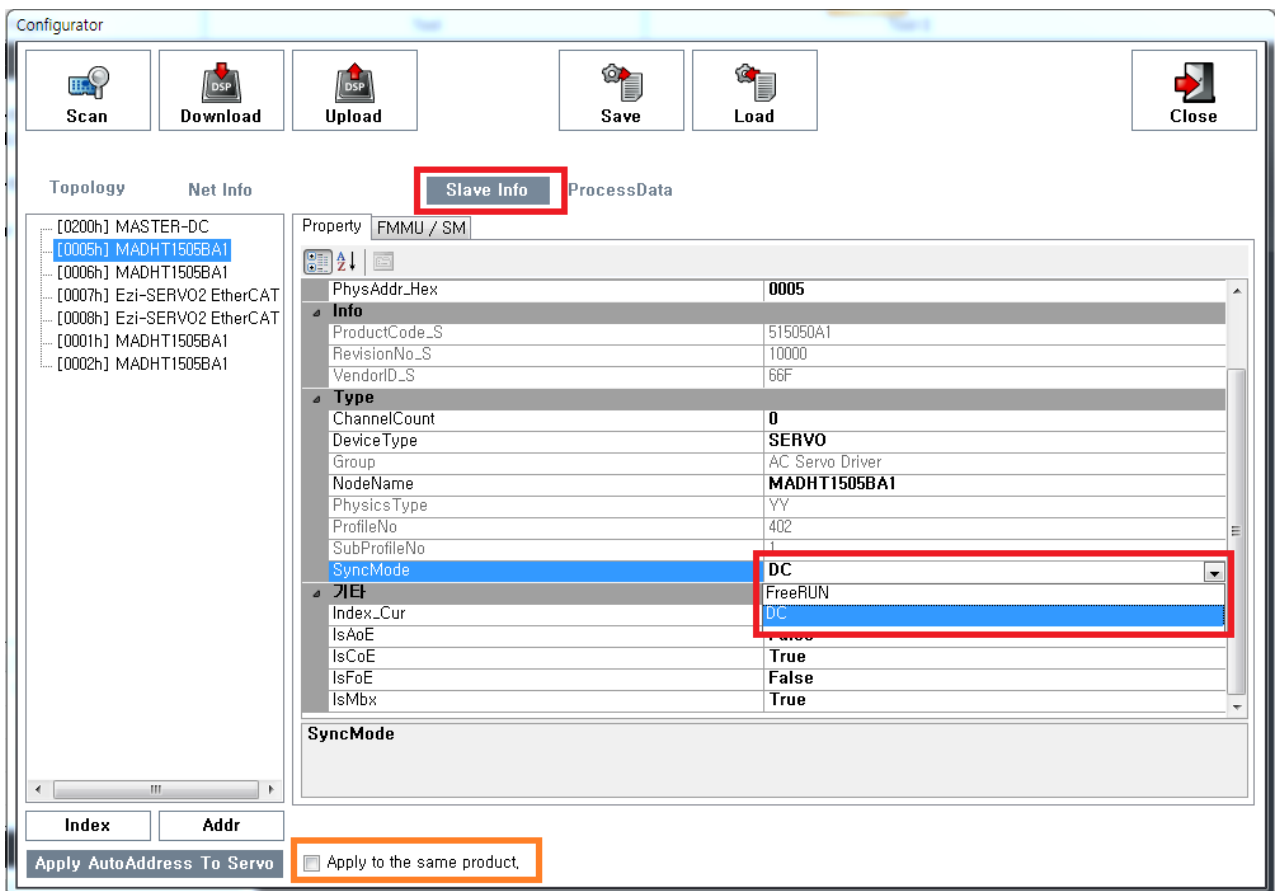

EtherCAT SyncMode

x

- Slave Info - Property

- xml , xml mode
- xml 가 , FreeRUN
- “Apply to the same product” 1)
- Download