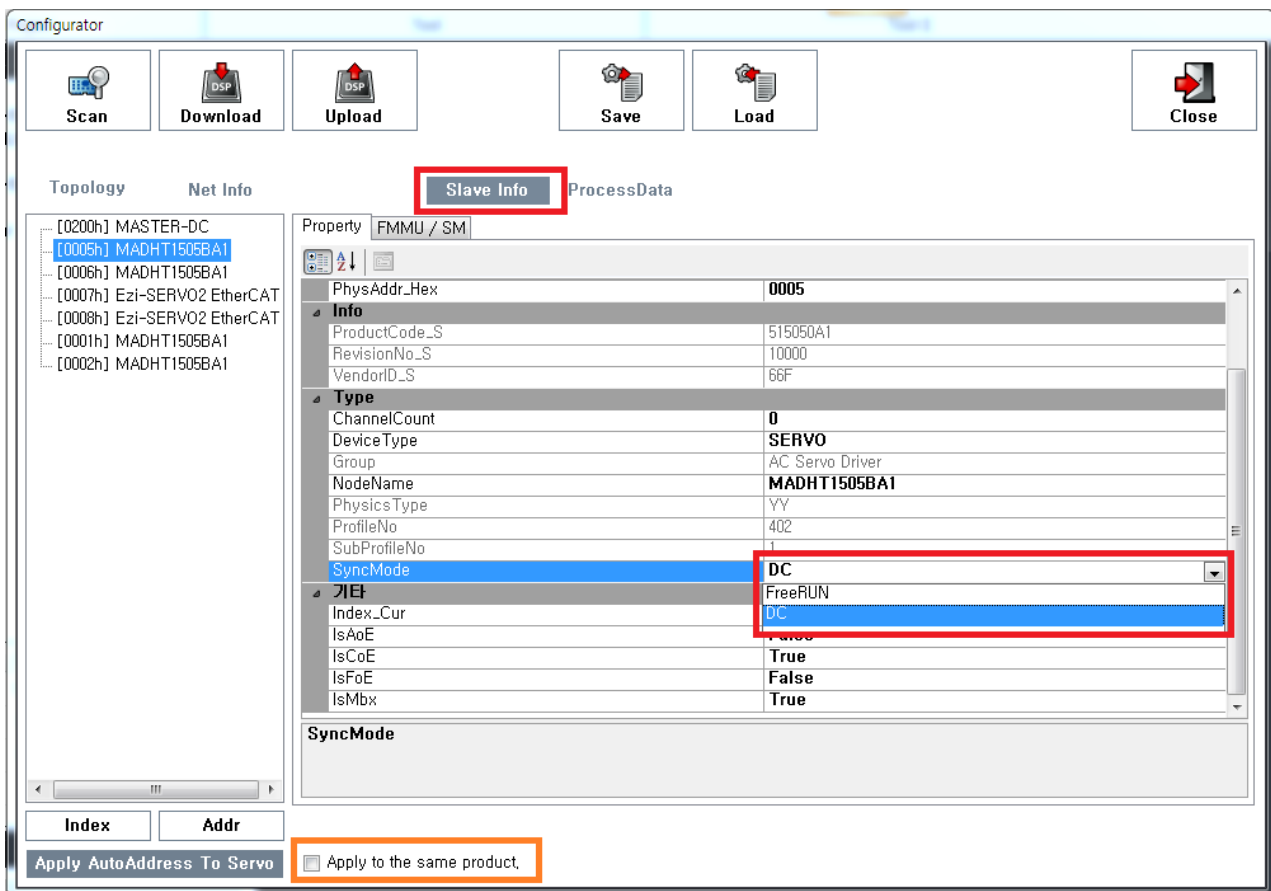

EtherCAT SyncMode

x

- Slave Info - Property

- xml , xml mode
- xml 가 , FreeRUN
- “Apply to the same product” 1)
- Download