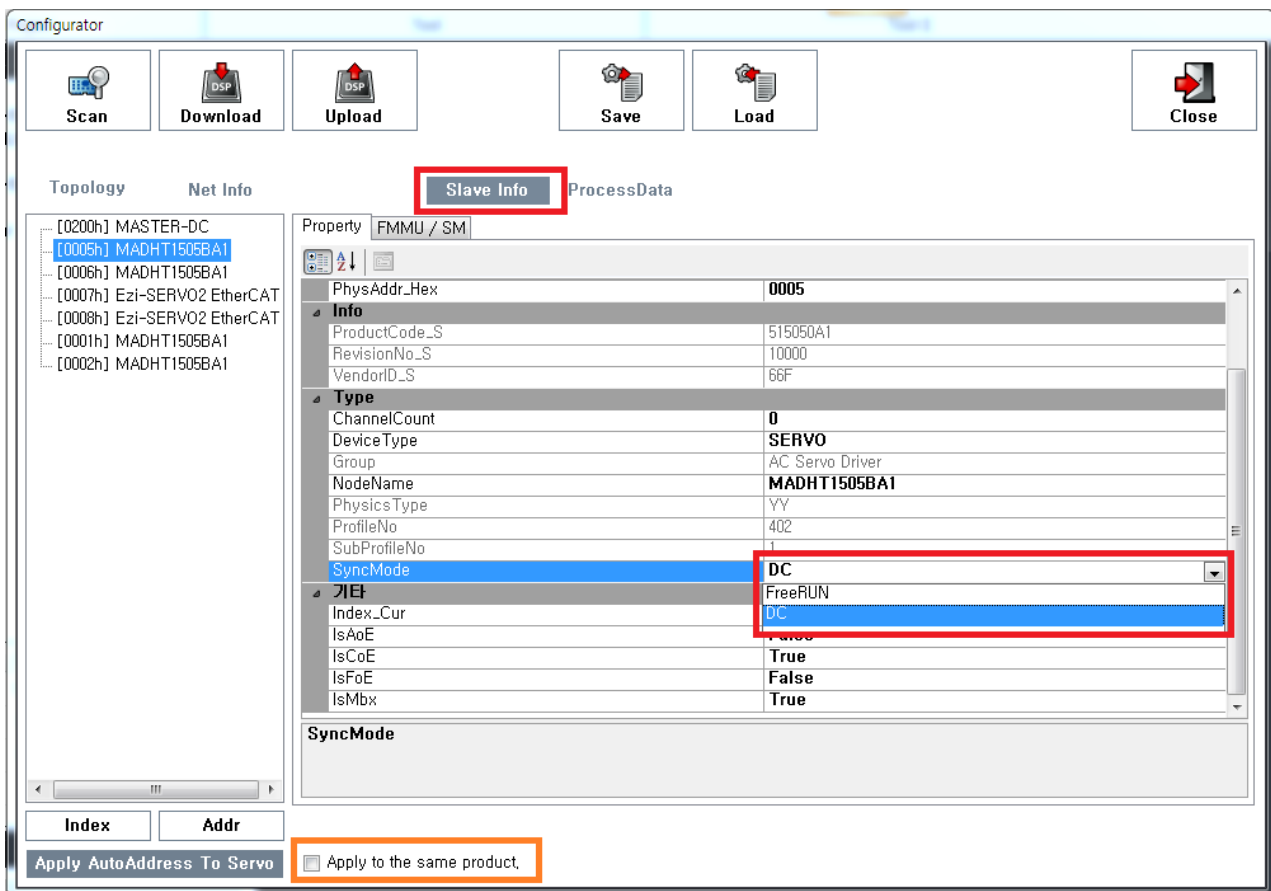

..... 1

..... 2

EtherCAT SyncMode

x

- Slave Info - Property

- xml mode
- xml , FreeRUN
- “Apply to the same product” 1)
- Download

- FreeRun : 가
- SM2 Event : (RxPDO)가 SM2 Event Event
- DC : 가 Sync0 Event(Interrupt) Event

1)
VendorID ProductCode가

From:
<https://www.comizoa.com/info/> - -

Permanent link:
https://www.comizoa.com/info/doku.php?id=platform:ethercat:1_setup:10_config:20_details:30_dcmode&rev=1549960158

Last update: **2024/07/08 18:22**