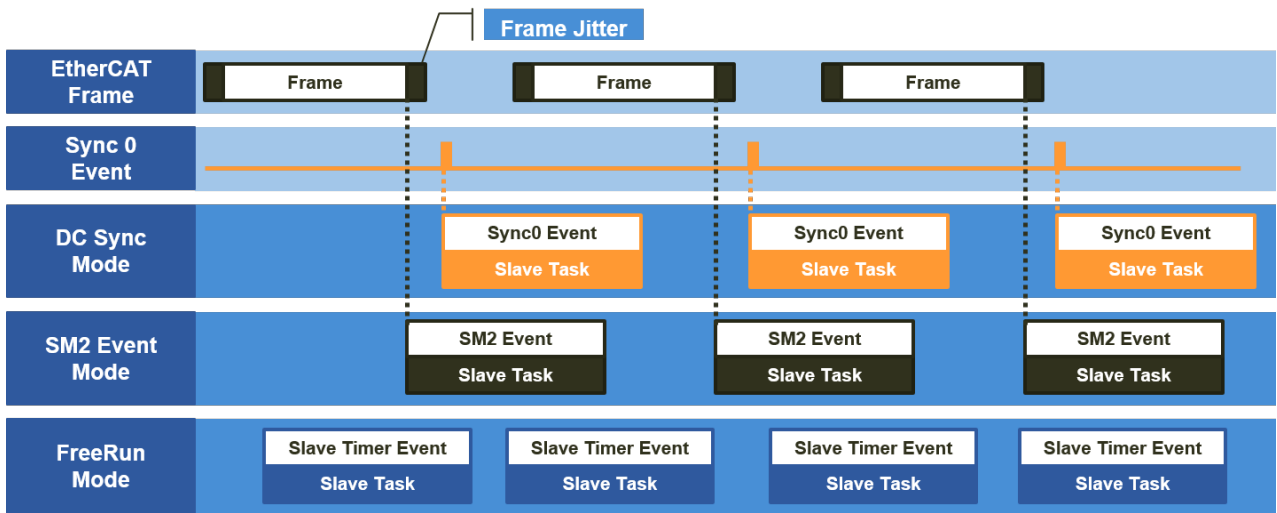

..... 1

..... 2

EtherCAT SyncMode

x

- Slave Info - Property

- xml mode
- xml , FreeRUN
- “Apply to the same product” 1)
- Download

- FreeRun : 가
- SM2 Event : (RxPDO)가 SM2 Event Event
- DC : 가 Sync0 Event(Interrupt) Event

1)
VendorID ProductCode가

From:
<https://www.comizoa.com/info/> - -

Permanent link:
https://www.comizoa.com/info/doku.php?id=platform:ethercat:1_setup:10_config:20_details:30_dcmode&rev=1549960158

Last update: **2024/07/08 18:22**