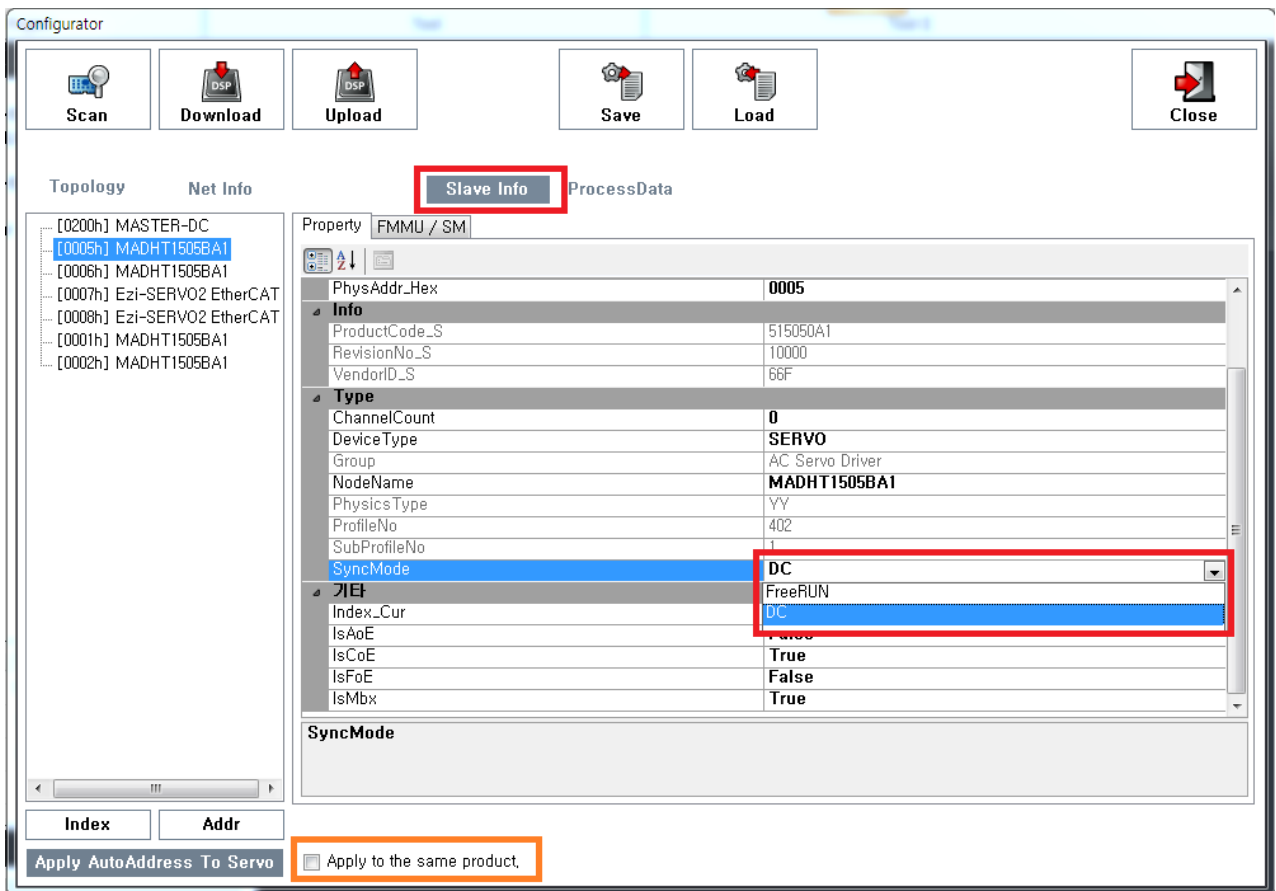

..... 1

EtherCAT SyncMode

x

- ?
- Slave Info - Property

- xml mode

- xml 가 , FreeRUN

- "Apply to the same product" 1)

- Download

1)

VendorID ProductCode가

From:

<https://www.comizoa.com/info/> - -

Permanent link:

https://www.comizoa.com/info/doku.php?id=platform:ethercat:1_setup:10_config:20_details:30_dcmode&rev=1549961893

Last update: **2024/07/08 18:22**