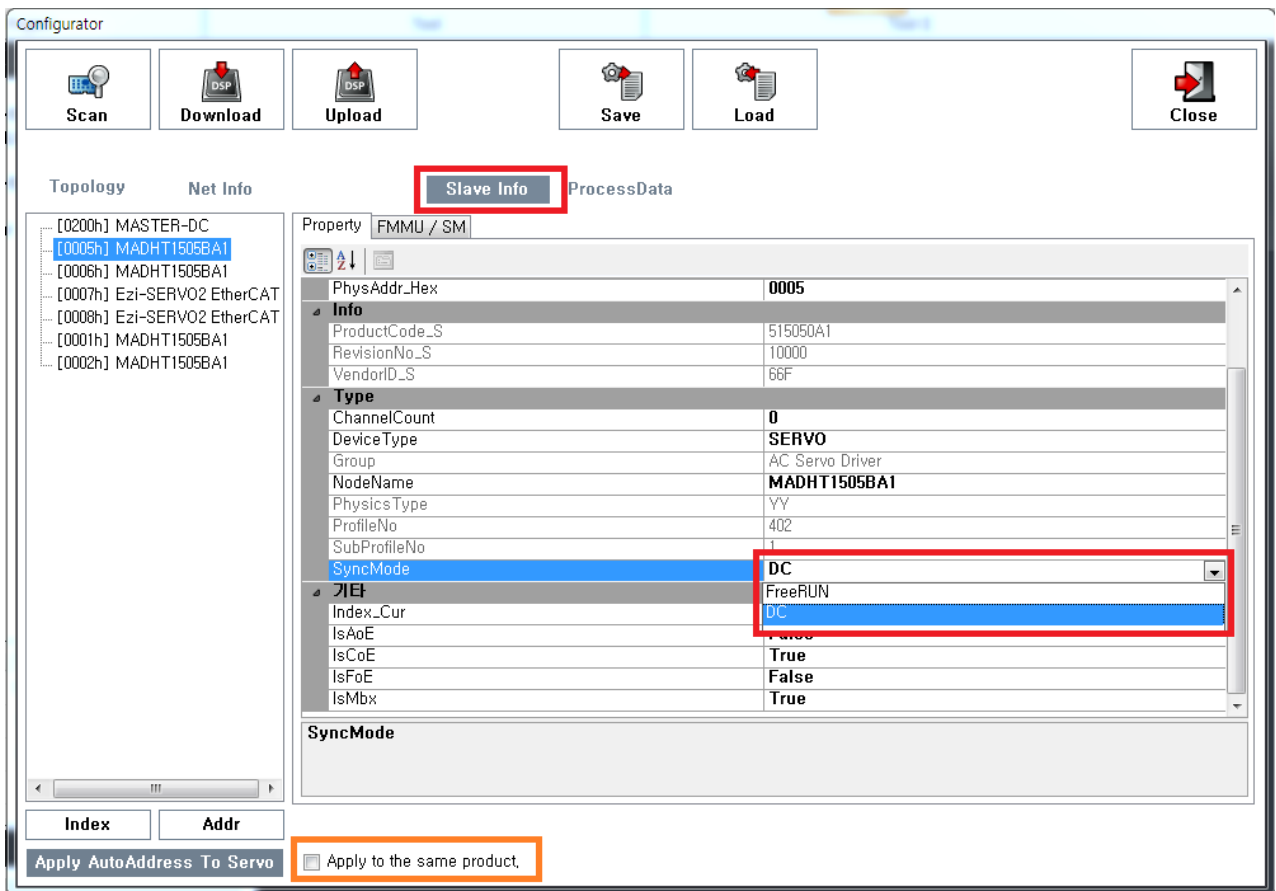

# EtherCAT SyncMode

x

- ?
- Slave Info - Property

- xml mode

- xml , FreeRUN

- "Apply to the same product" 1)

- Download

1)