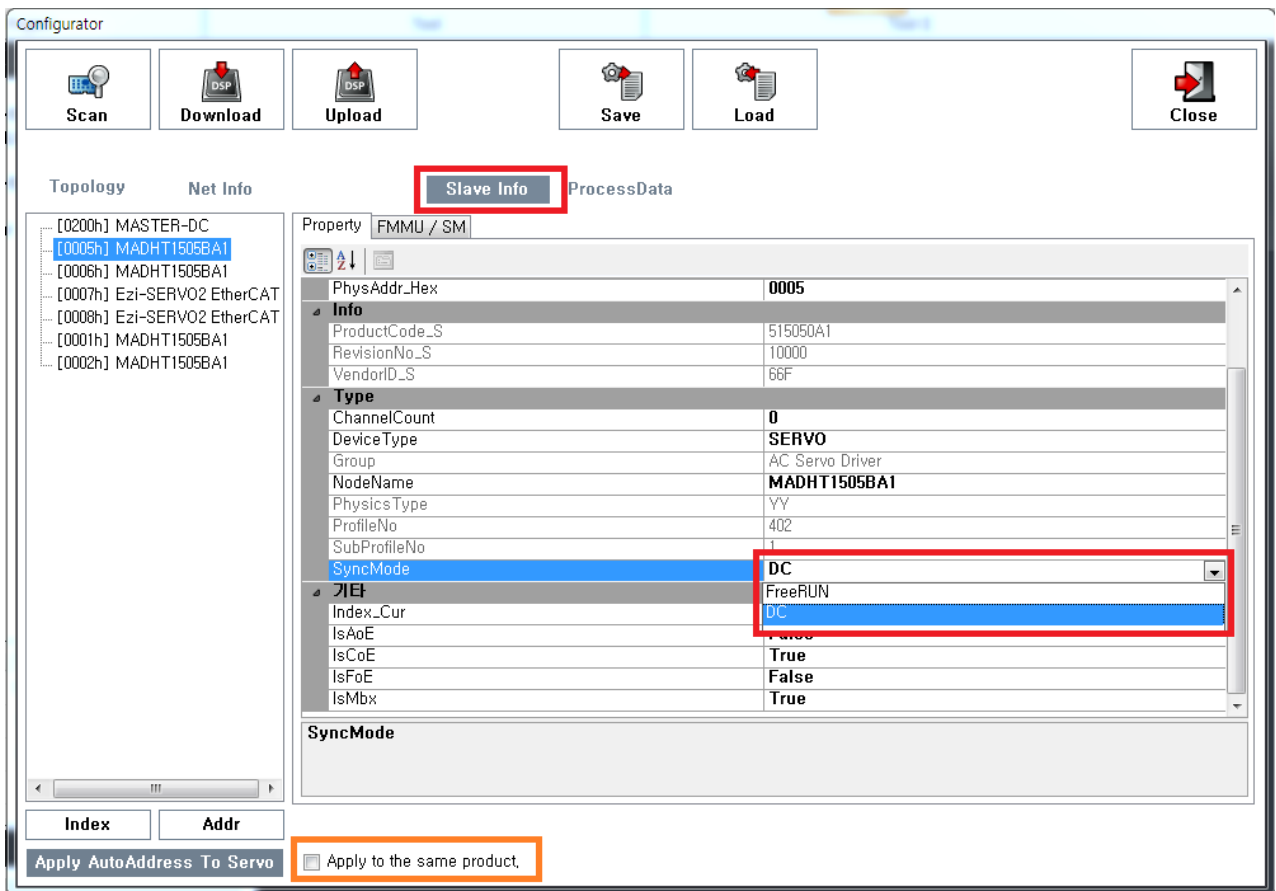

# EtherCAT SyncMode

x

- ?
- Slave Info - Property

- xml , xml mode
- xml 가 , FreeRUN
- "Apply to the same product" 1)
- Download

1)

VendorID    ProductCode가

From:

<https://www.comizoa.com/info/> - -