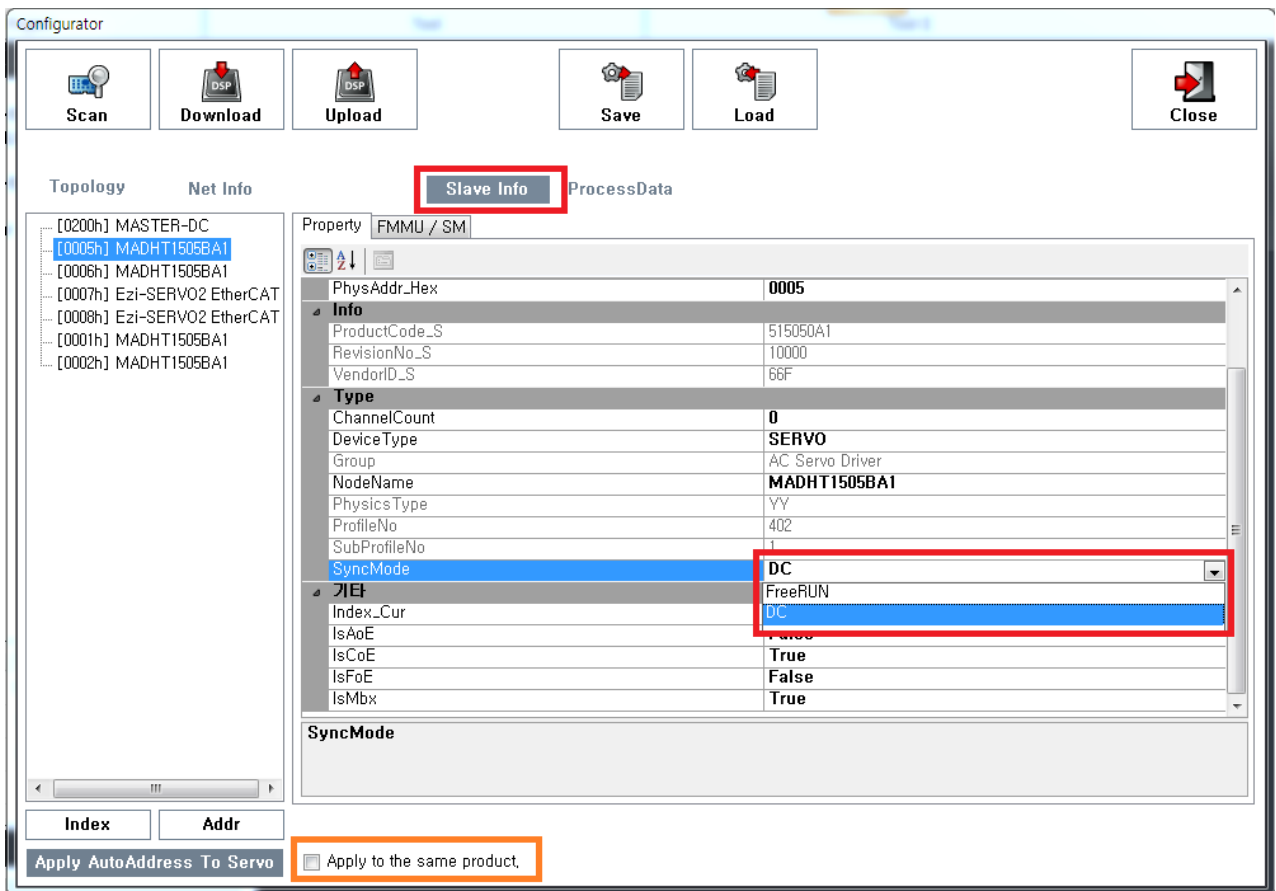

..... 1

SyncMode

x

- ?
- Slave Info - Property

- xml , xml mode
- xml 가 , FreeRUN
- "Apply to the same product" 1)
- Download

1)

VendorID ProductCode가

From:

<https://www.comizoa.com/info/> - -

Permanent link:

https://www.comizoa.com/info/doku.php?id=platform:ethercat:1_setup:10_config:20_details:30_dcmode&rev=1564367031

Last update: **2024/07/08 18:22**