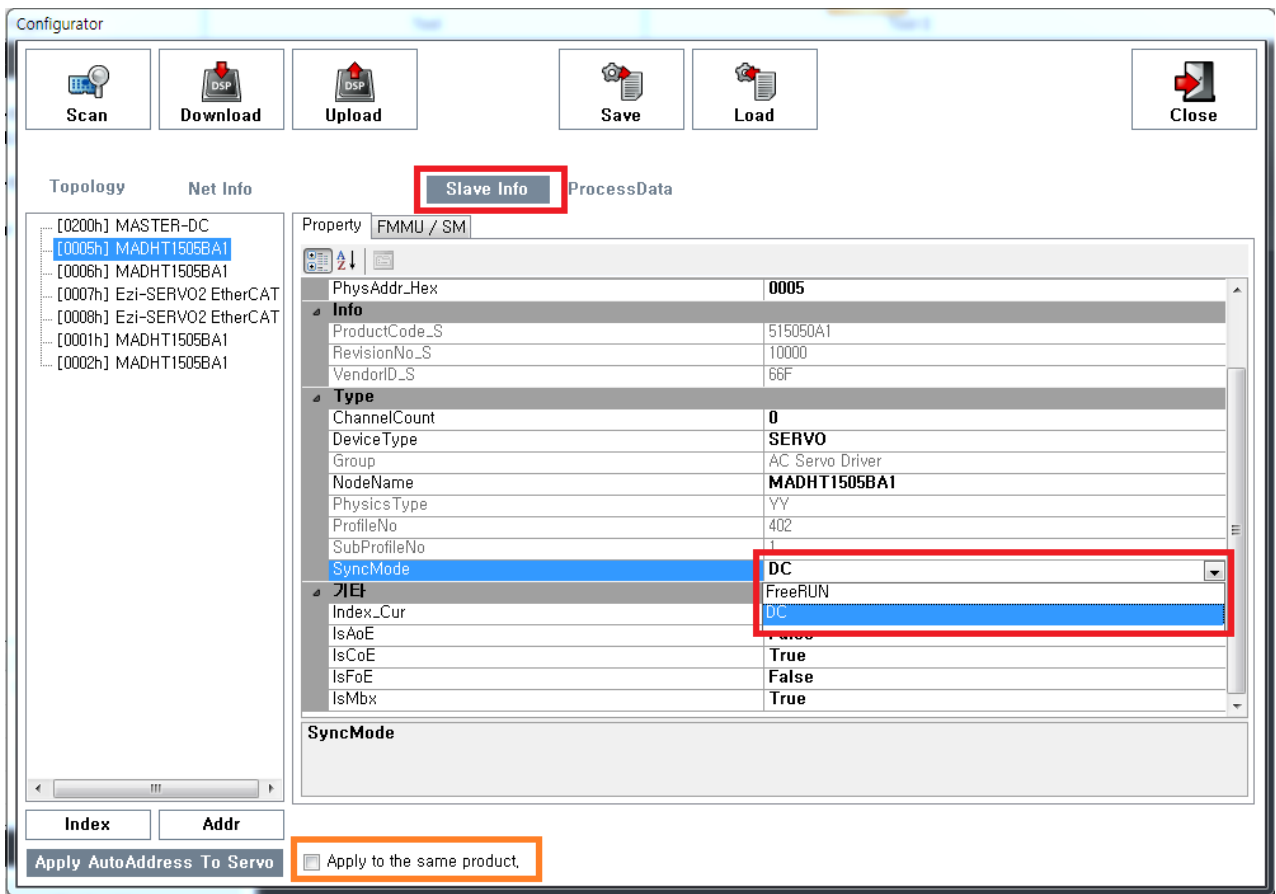

..... 1

SyncMode

x

- ?
- Slave Info - Property

- xml , xml mode
- xml 가 , FreeRUN
- “Apply to the same product” 1)
- Download

1)

VendorID ProductCode가

From:

<https://www.comizoa.com/info/> - -

Permanent link:

https://www.comizoa.com/info/doku.php?id=platform:ethercat:1_setup:10_config:20_details:30_dcmode&rev=1564377824

Last update: **2024/07/08 18:22**