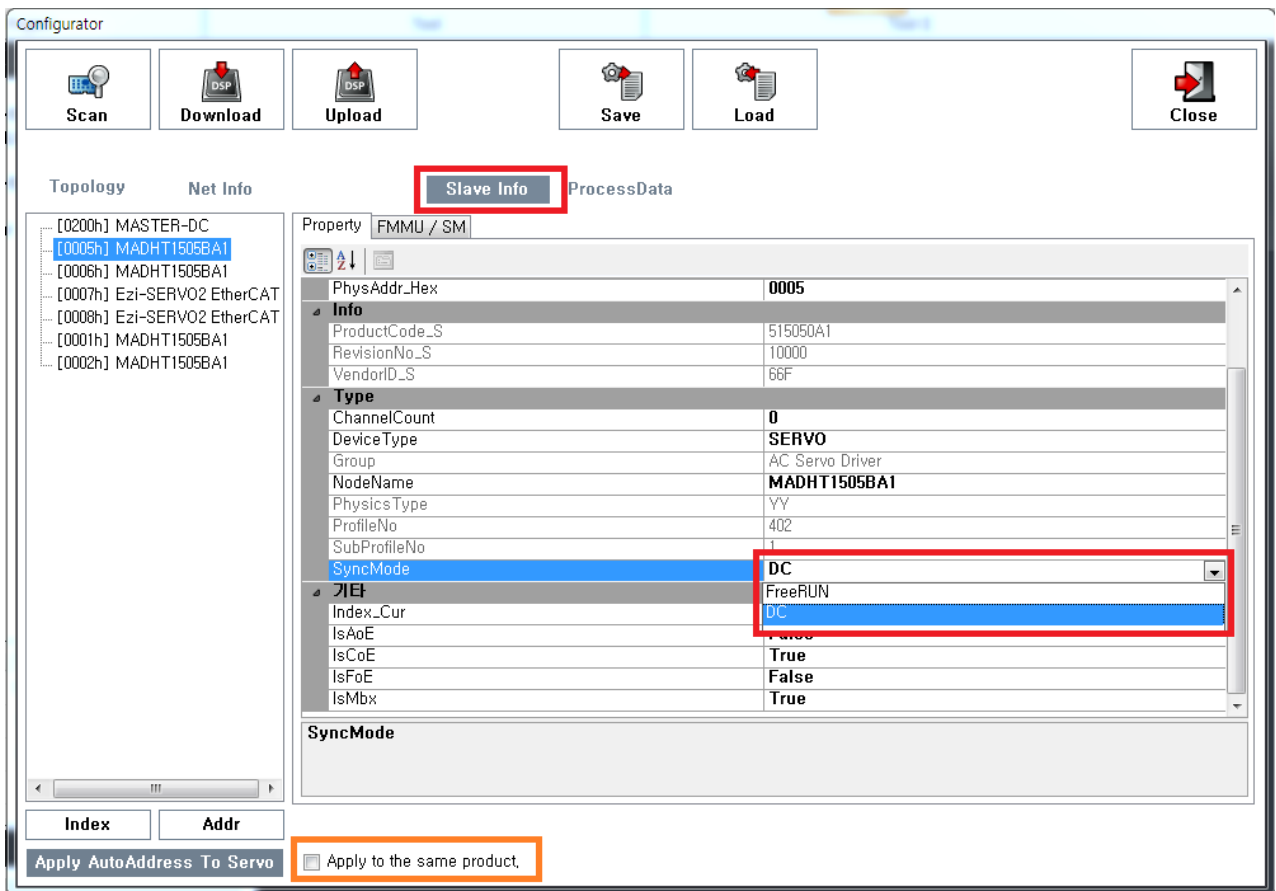

# SyncMode

x

- ?
- Slave Info - Property

- xml , xml mode
- xml 가 , FreeRUN
- “Apply to the same product” 1)
- Download

1)

VendorID    ProductCode가

From:

<https://www.comizoa.com/info/> - -