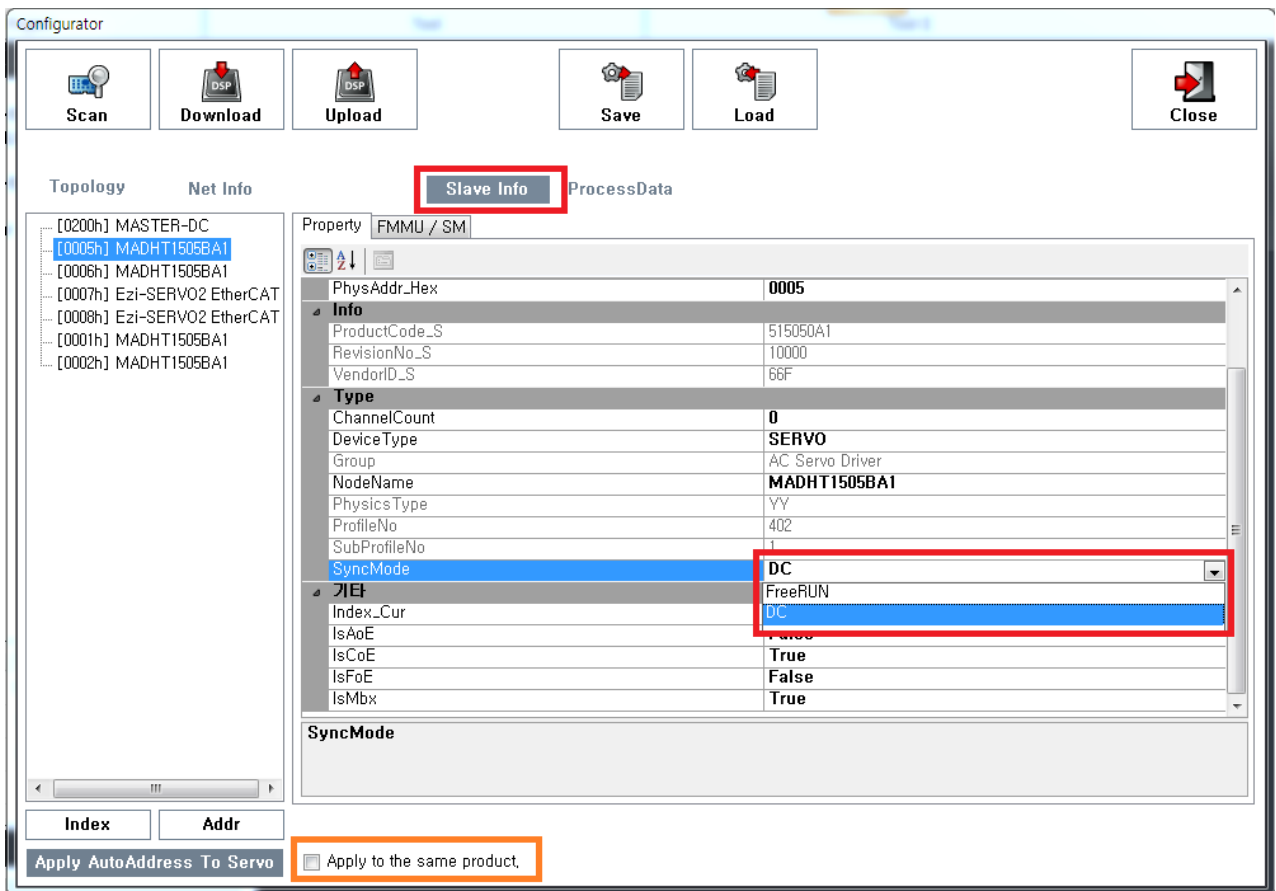

..... 1

SyncMode

x

- ?
- Slave Info - Property

- xml , xml mode
- xml 가 , FreeRUN
- “Apply to the same product” 1)
- Download

1)

VendorID ProductCode가

From:

<https://www.comizoa.com/info/> - -

Permanent link:

https://www.comizoa.com/info/doku.php?id=platform:ethercat:1_setup:10_config:20_details:30_dcmode&rev=1586179442

Last update: **2024/07/08 18:22**