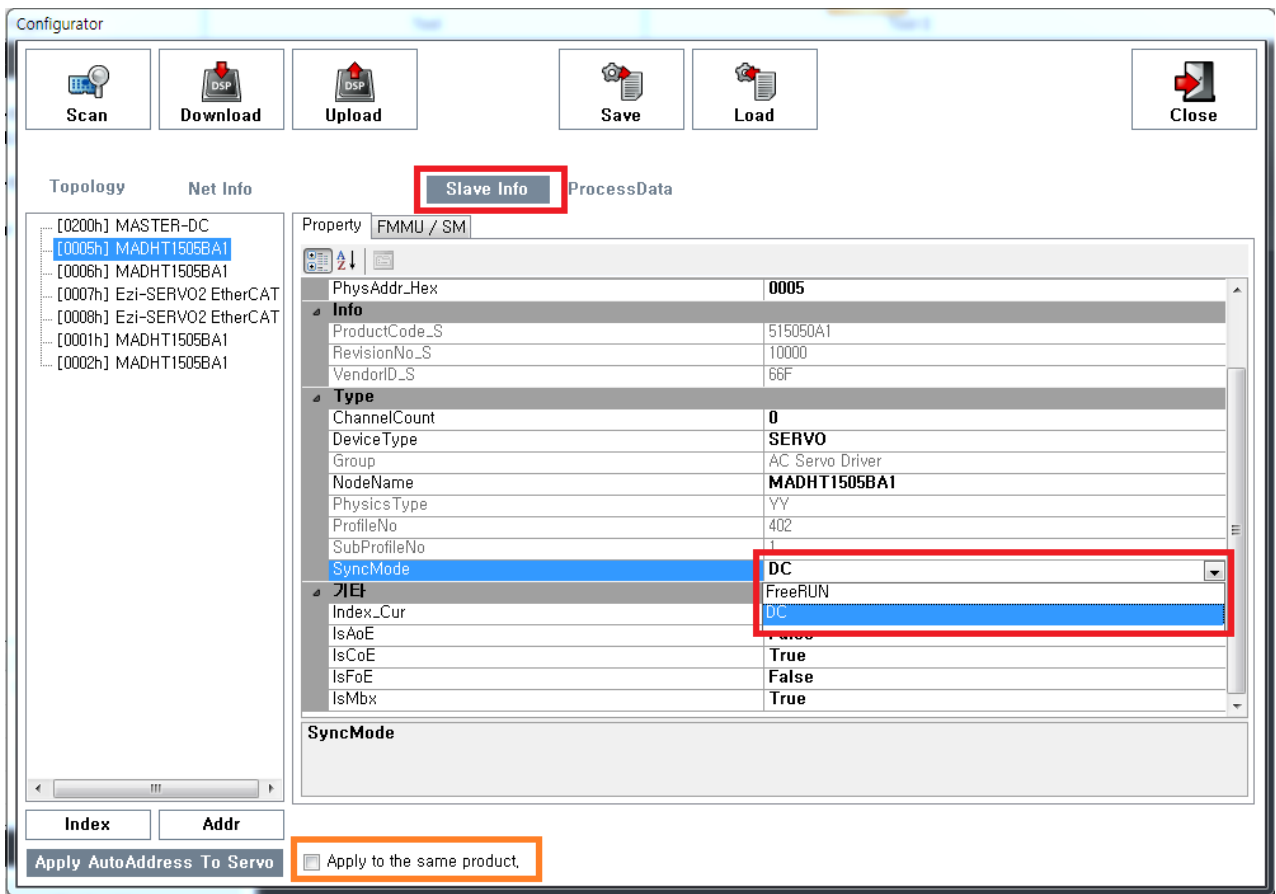

..... 1

SyncMode

x

- ?
- Slave Info - Property

- xml , xml mode
- xml 가 , FreeRUN
- “Apply to the same product” 1)
- Download

1)

VendorID ProductCode가

From:

<https://www.comizoa.com/info/> - -

Permanent link:

https://www.comizoa.com/info/doku.php?id=platform:ethercat:1_setup:10_config:20_details:30_dcmode&rev=1586438038

Last update: **2024/07/08 18:22**