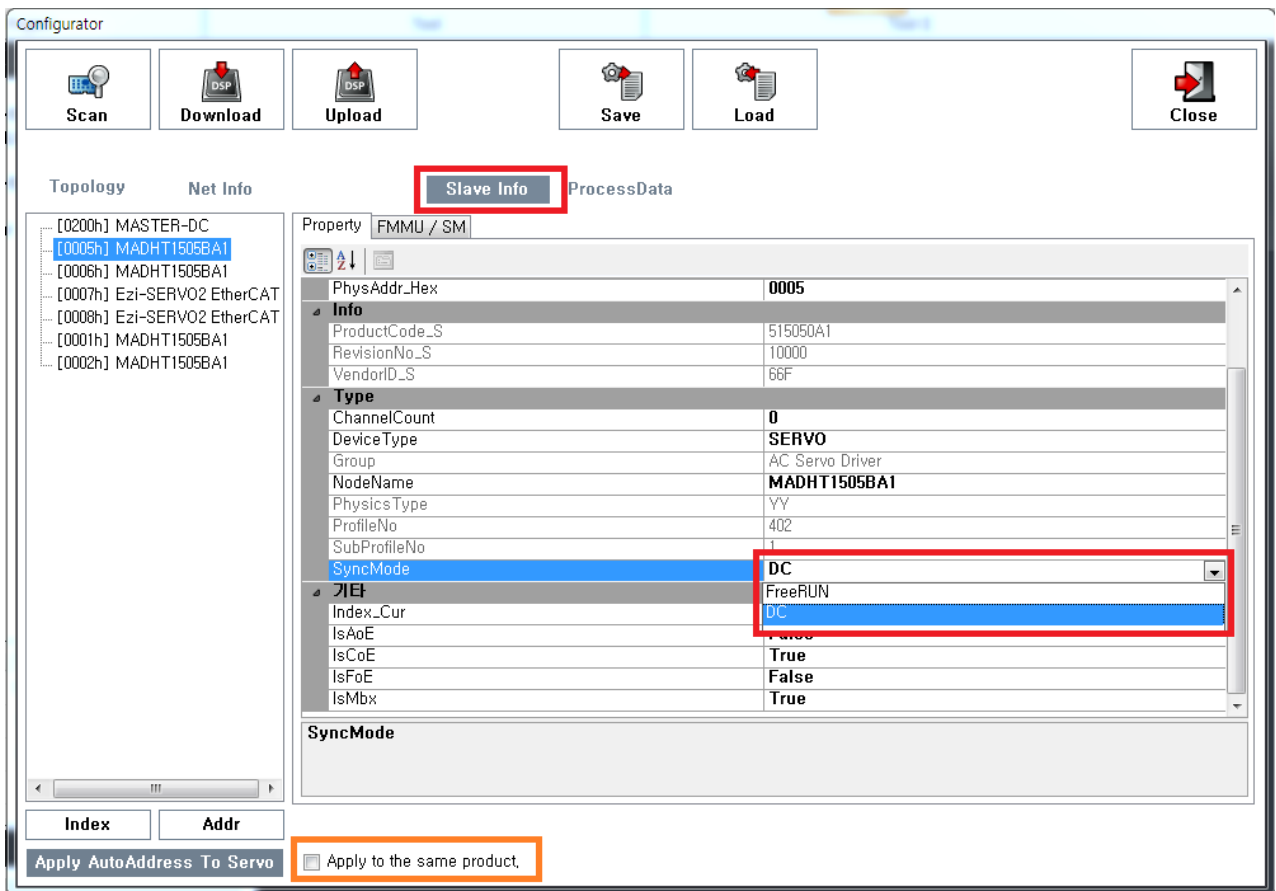

# SyncMode

x

- ?
- Slave Info - Property

- xml mode

- xml , FreeRUN

- "Apply to the same product" 1)

- Download

1)