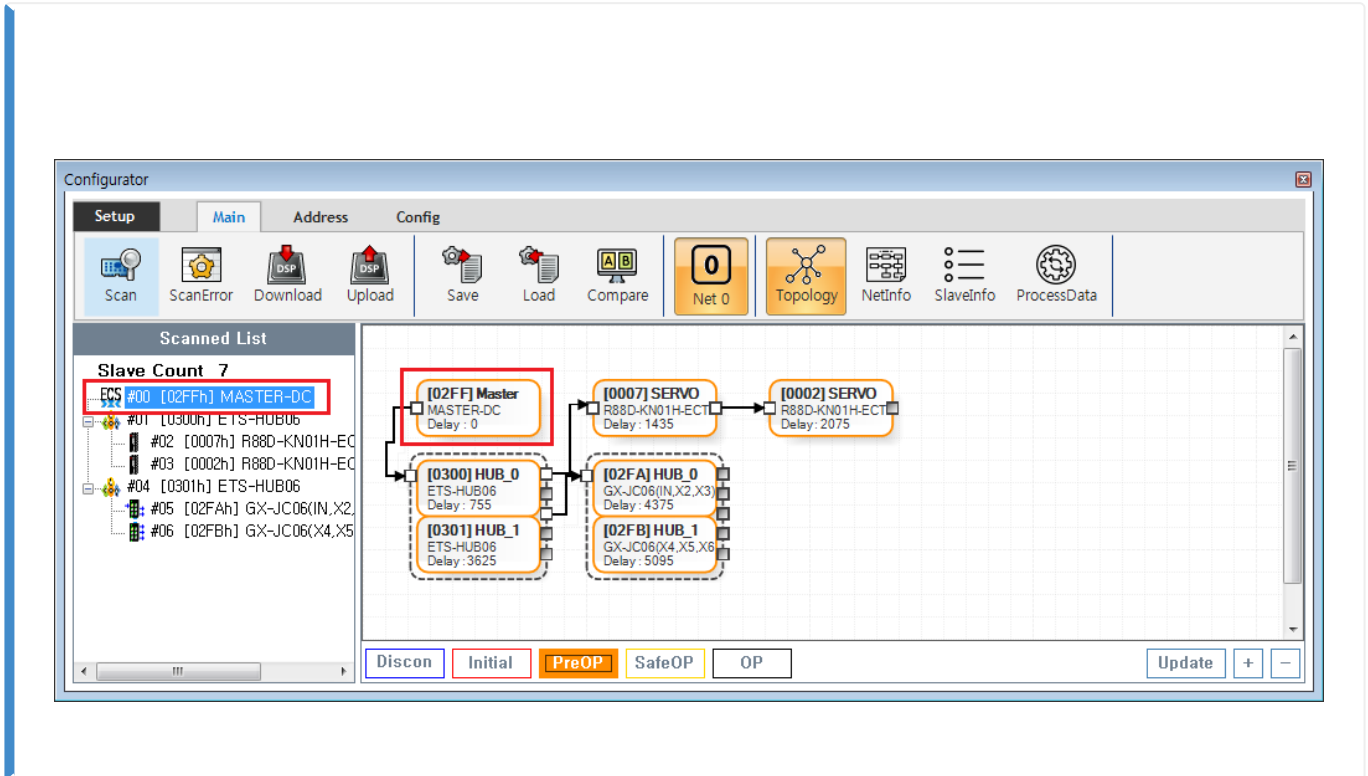

..... 1

Info 1

Master-DC Invisible

× Scan Master-DC 가 Slave가

- Scan 'Master-DC'
 - 'Master-DC' EtherCAT Master Device ESC

Info

'Master-DC'가

- EtherCAT Telegram Master
 - **Inport - Ouport** Topology EtherCAT Telegram
- Master Device가
 - **-5 ErrorCode**가
 - **-8 ErrorCode**가
 - **-9 ErrorCode**가

From:

<https://www.comizoa.com/info/> - -

Permanent link:

https://www.comizoa.com/info/doku.php?id=platform:ethercat:1_setup:10_config:ts:60_master_invisible&rev=1586855023

Last update: **2024/07/08 18:22**