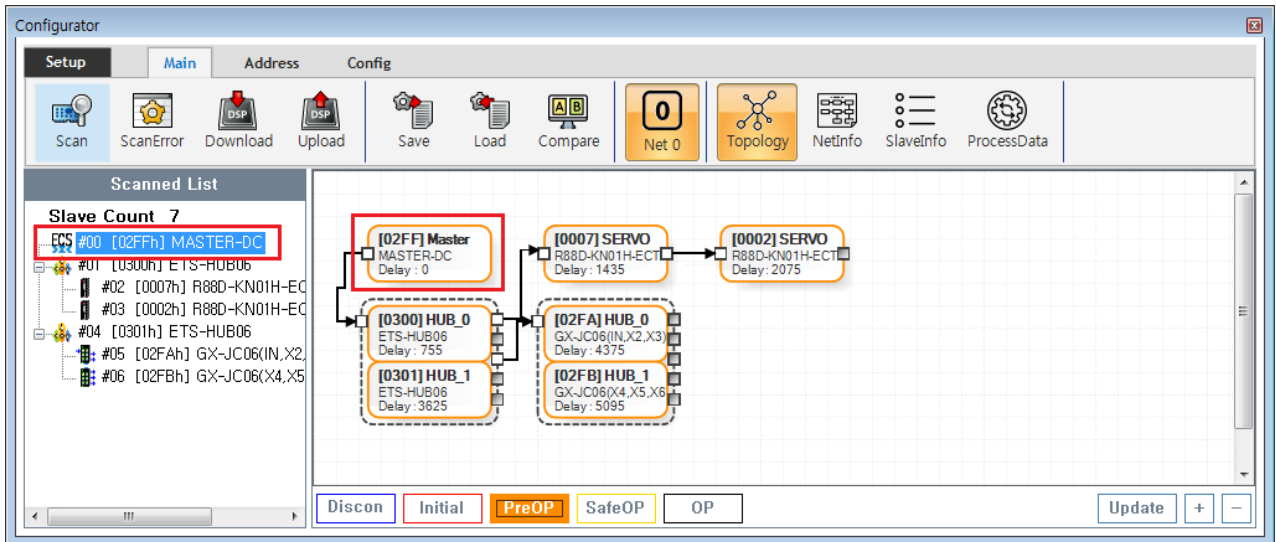

Master-DC Invisible 1
..... 1
Info 1

Master-DC Invisible

× Scan Master-DC 가 Slave가

- Scan 'Master-DC'
 - 'Master-DC' EtherCAT Master Device ESC

Info

'Master-DC'가

- EtherCAT Telegram Master
 - **Inport - Ouport** **Topology** EtherCAT Telegram
- Master Device가
 - **-5 ErrorCode**가
 - **-8 ErrorCode**가
 - **-9 ErrorCode**가

From:

<https://www.comizoa.com/info/> - -

Permanent link:

https://www.comizoa.com/info/doku.php?id=platform:ethercat:1_setup:10_config:ts:60_master_invisible&rev=1586857848

Last update: **2024/07/08 18:22**