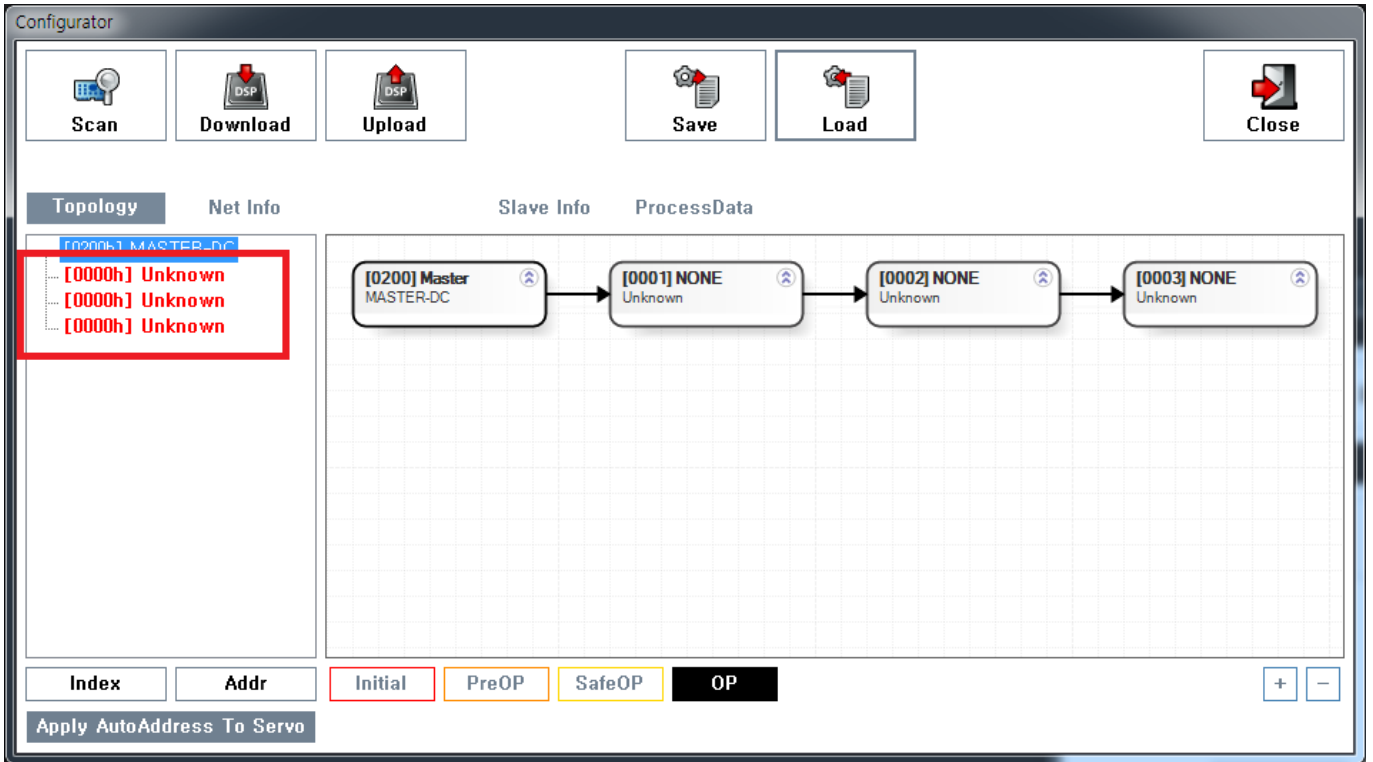

Event 1
Case 1 1

Event

- SCAN Slave가

Case 1

Cause

- SCAN ESI File(*.xml)

Solution

- XML (\\ComiIDEData\XML) Unknown Slave XML ¹⁾