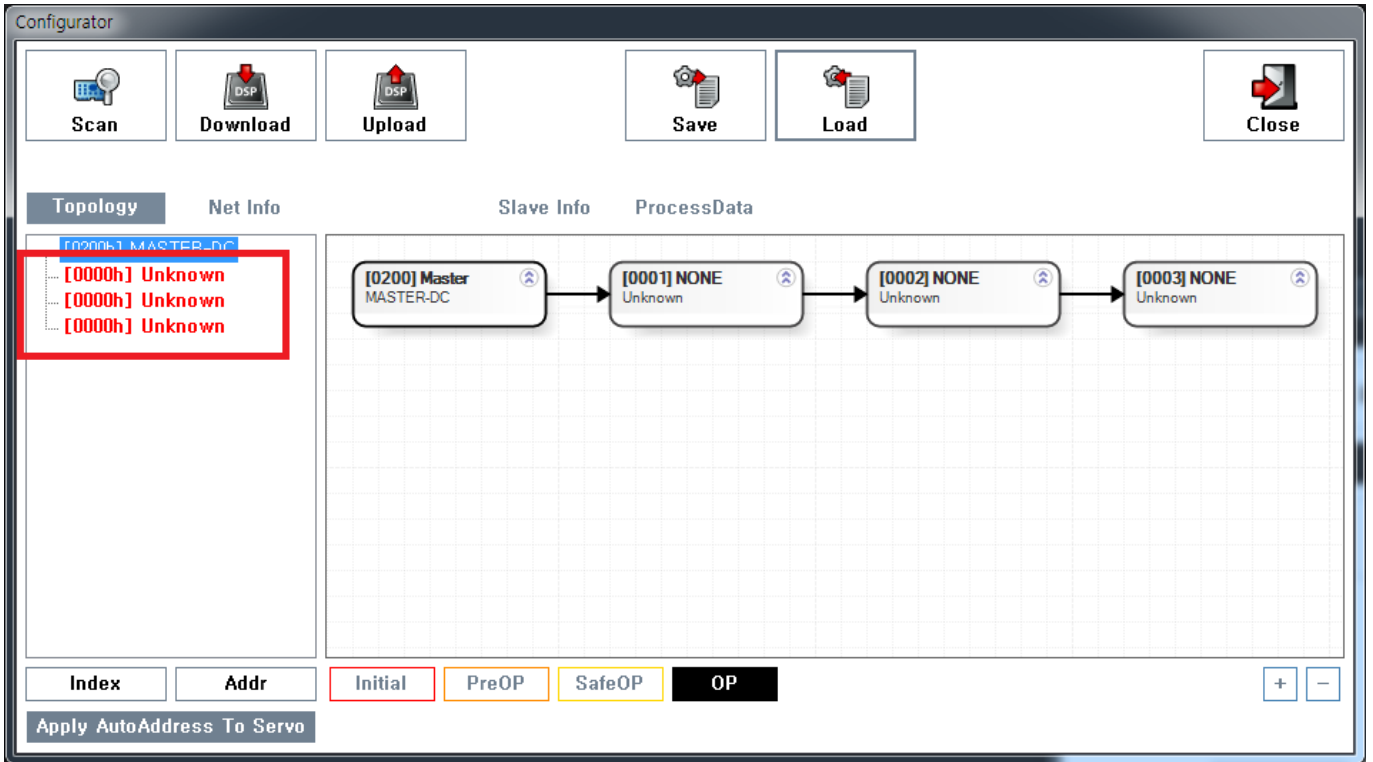

Event 1
Case 1 1

Event

- SCAN Slave가

Case 1

Cause

- SCAN ESI File(*.xml)

Solution

- XML (.\ComiIDE\Data\XML) Unknown Slave XML ¹⁾