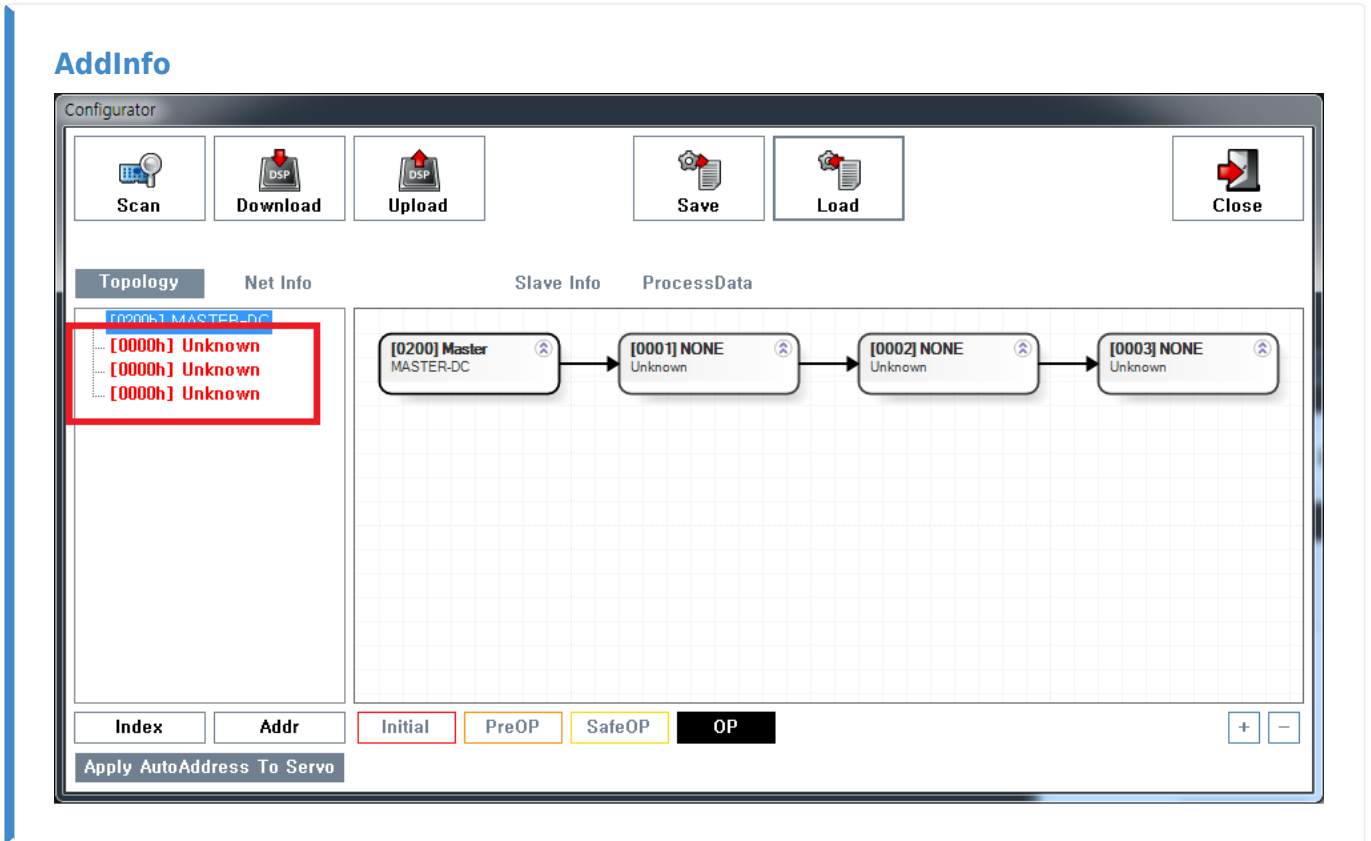

Case 1 1
 AddInfo 1
 Cause 1
 Solution 1

ethercat, , panasonic, , unknown, config, , scan

Unknown Slave

× SCAN Slave가

Case 1

Cause

- SCAN ESI File(*.xml)

Solution