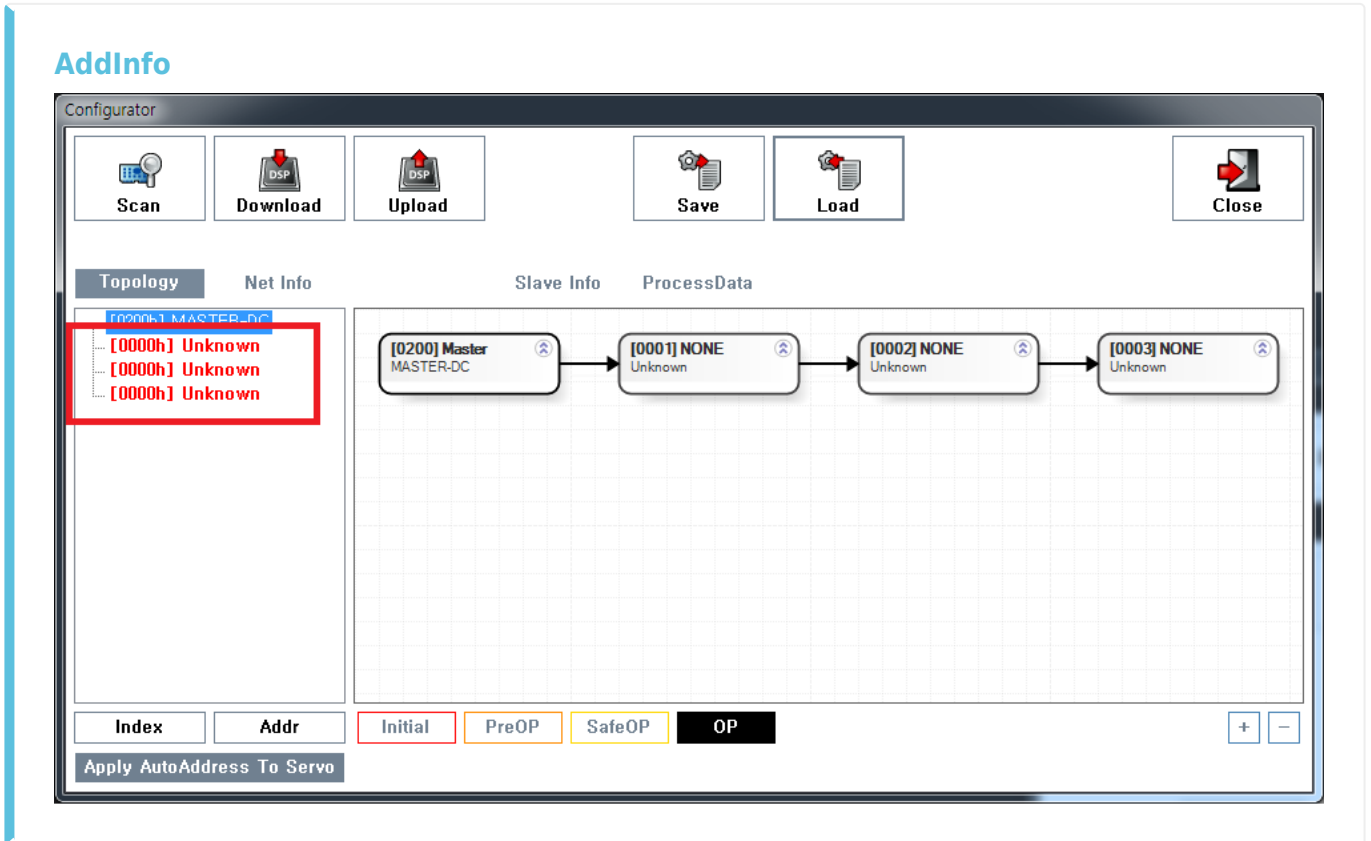

Case 1 1
 AddInfo 1
 Cause 1
 Solution 1

ethercat, , panasonic, , unknown, config, , scan

Unknown Slave

× SCAN Slave가

Case 1

Cause

- SCAN ESI File(*.xml)

Solution