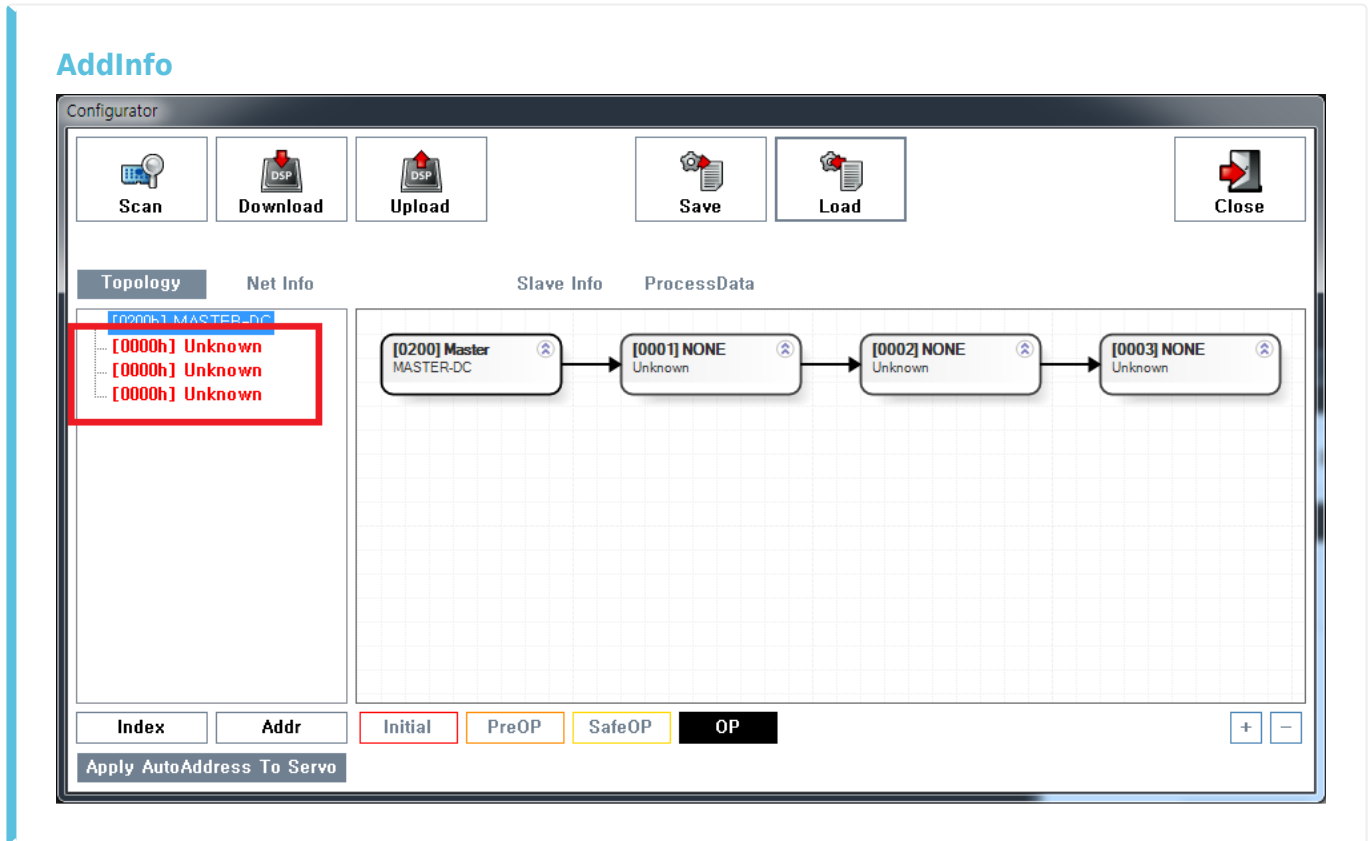

Case 1 1
 AddInfo 1
 Cause 1
 Solution 1

ethercat, , panasonic, , unknown, config, , scan

Unknown Slave

× SCAN Slave가

Case 1

Cause

- SCAN ESI File(*.xml)

Solution