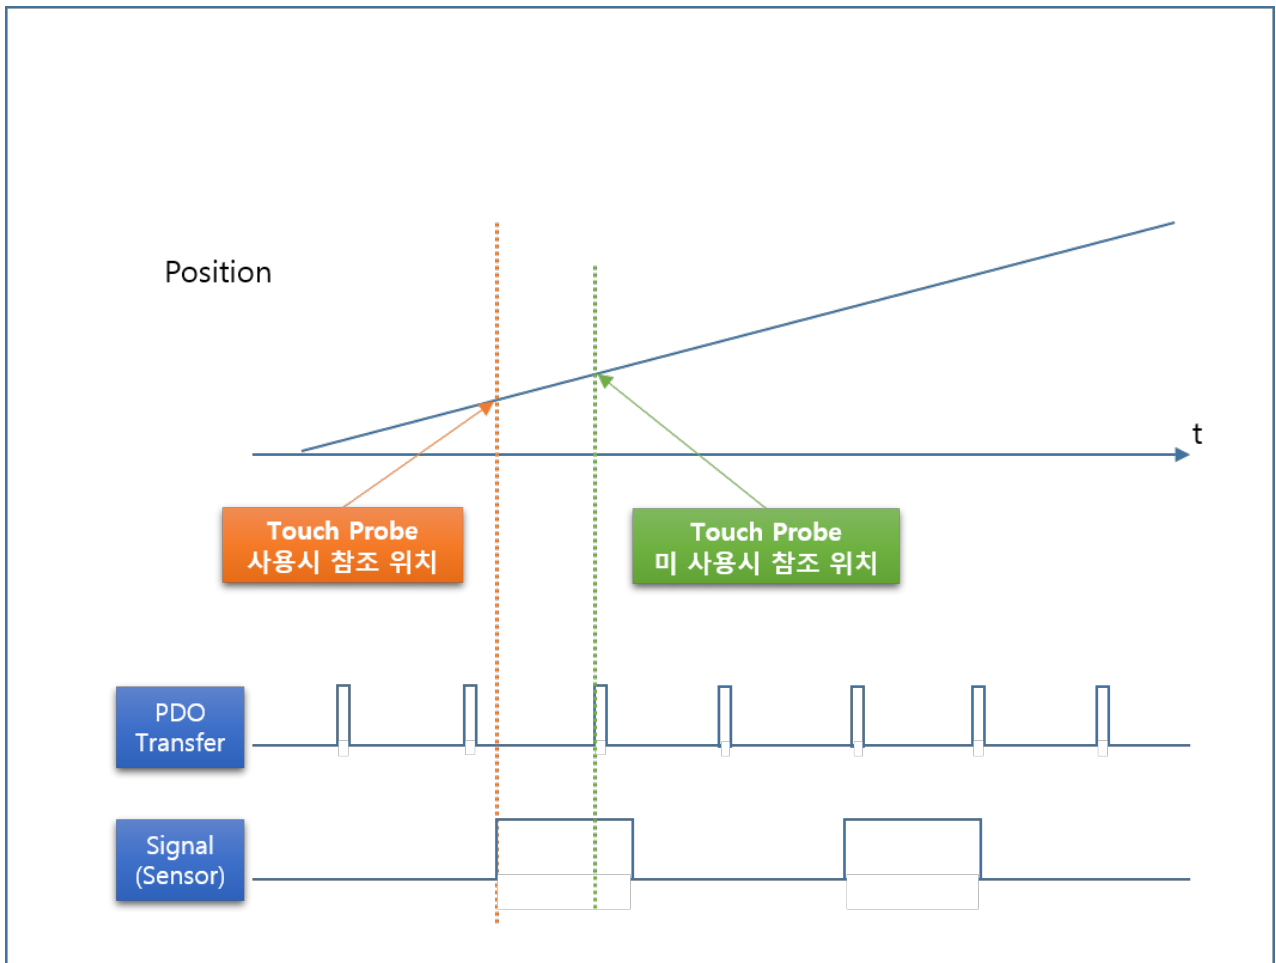

..... 1

Touch Probe

x

- Z ()
- ,
- 가 ()
-
- 1Cycle 가
- , (Latch Position)
-
-

From:

<https://www.comizoa.com/info/> - -

Permanent link:

https://www.comizoa.com/info/doku.php?id=platform:ethercat:2_info:10_touchprobe:00_intro&rev=1564377637