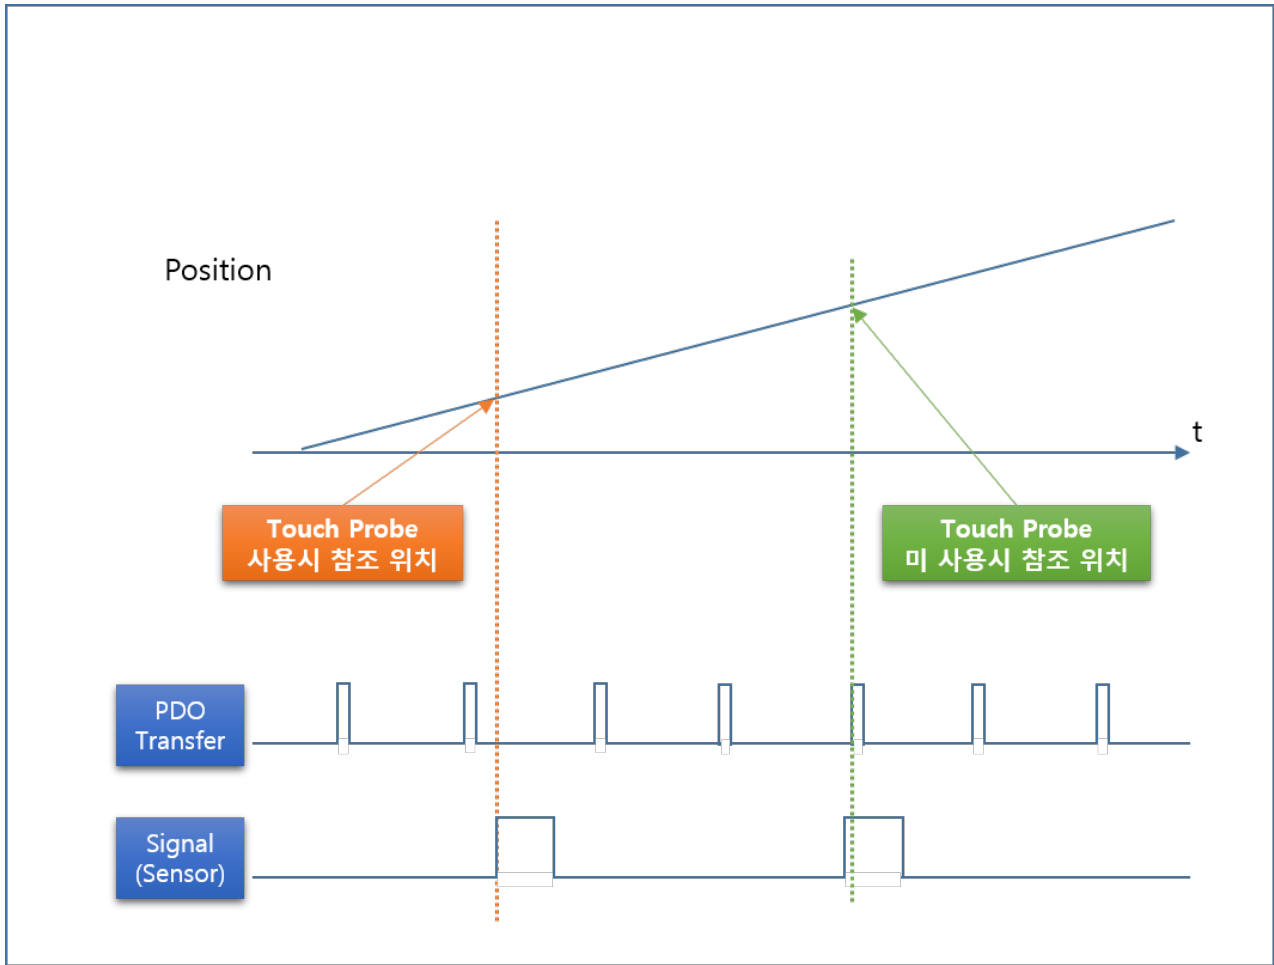

PDO Transfer

가

From: <https://www.comizoa.com/info/> - -

Permanent link: <https://www.comizoa.com/info/doku.php?id=platform:ethercat:2_info:10_touchprobe:00_intro&rev=1564385804>

Last update: 2024/07/08 18:22