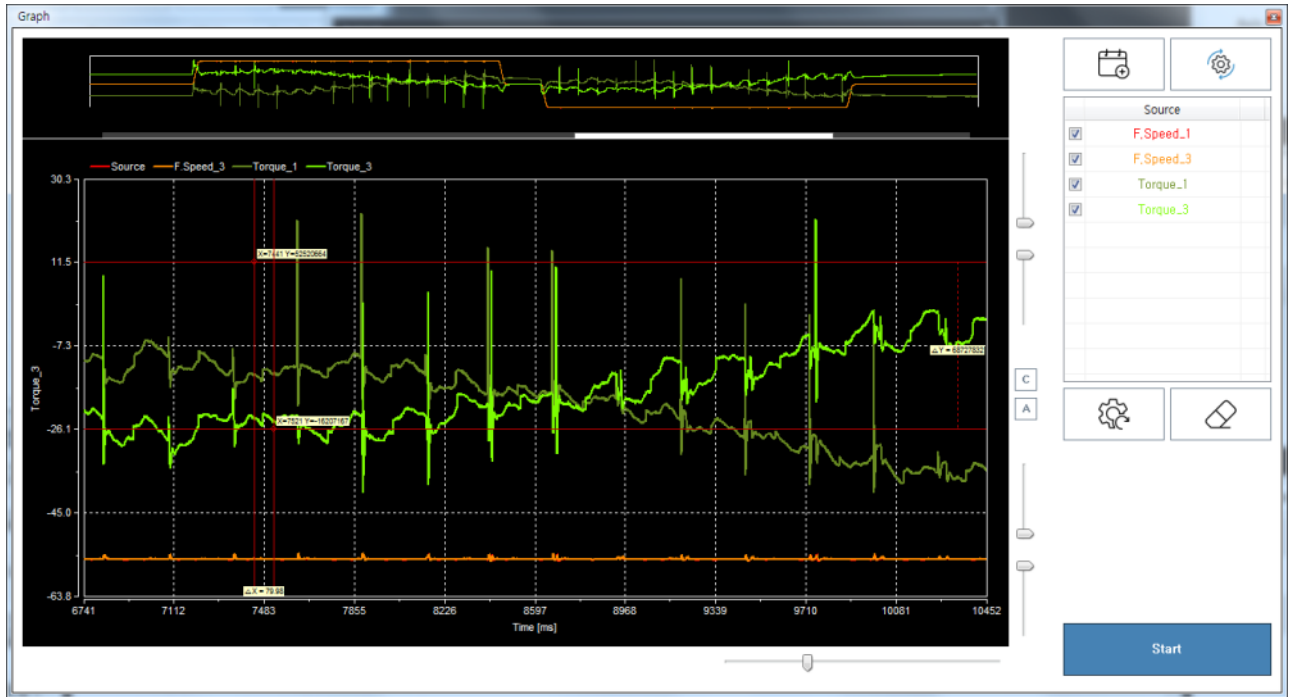

..... 1

Case 1 1

..... 1

..... 1

- (?)
-
-

Case 1

- 가 ()
- Target Position 1Cycle 2

- Cable (FTP / Cat.6 → STP / Cat. 6) ¹⁾
- Cable SyncMode : SM2 → DC Sync

1)

STP / Cat.5e ,

From: <https://www.comizoa.com/info/> - -

Permanent link: https://www.comizoa.com/info/doku.php?id=platform:ethercat:70_users_guide:20_ts:%EC%86%8C%EC%9D%8C_%EC%A7%84%EB%8F%99&rev=1540365977