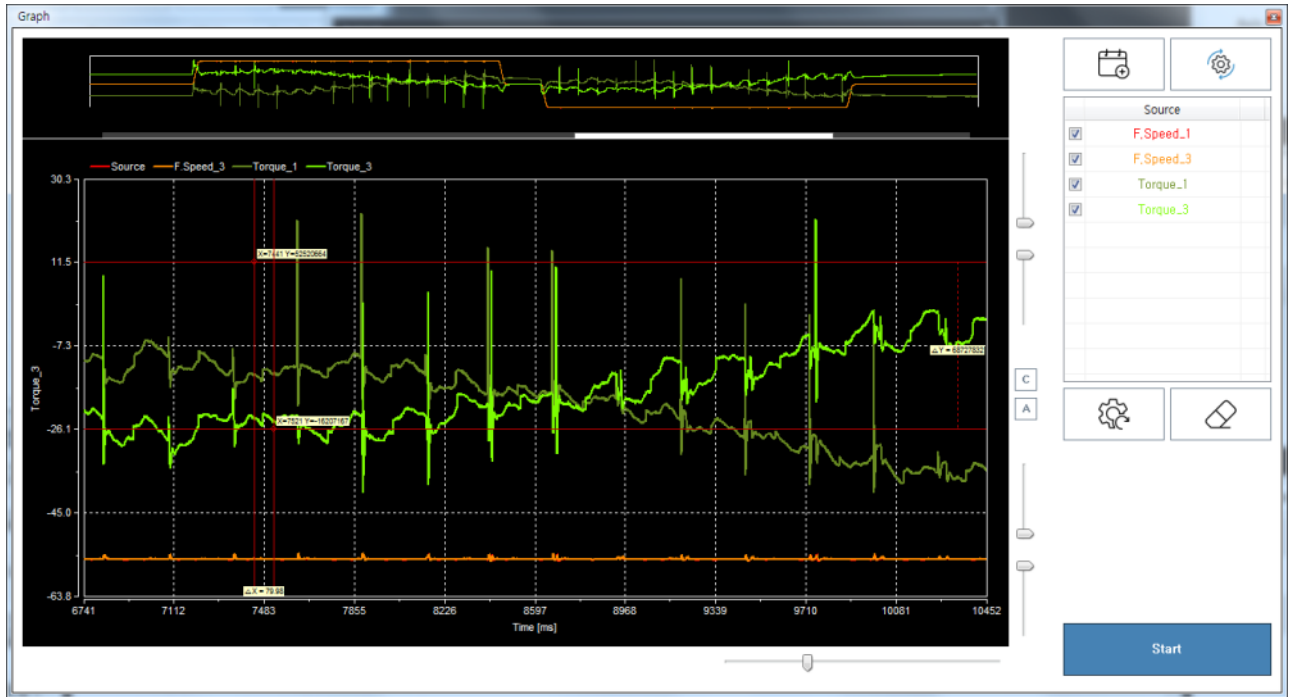

..... 1

Case 1 1

- (?)
-
-

Case 1

- 가 ()
- Target Position 1Cycle 2

- Cable (FTP / Cat.6 → STP / Cat. 6) ¹⁾
- Cable SyncMode : SM2 → DC Sync

1)

STP / Cat.5e ,

From: <https://www.comizoa.com/info/> - -

Permanent link: https://www.comizoa.com/info/doku.php?id=platform:ethercat:70_users_guide:20_ts:%EC%86%8C%EC%9D%8C_%EC%A7%84%EB%8F%99&rev=1540366220

Last update: 2024/07/08 18:22